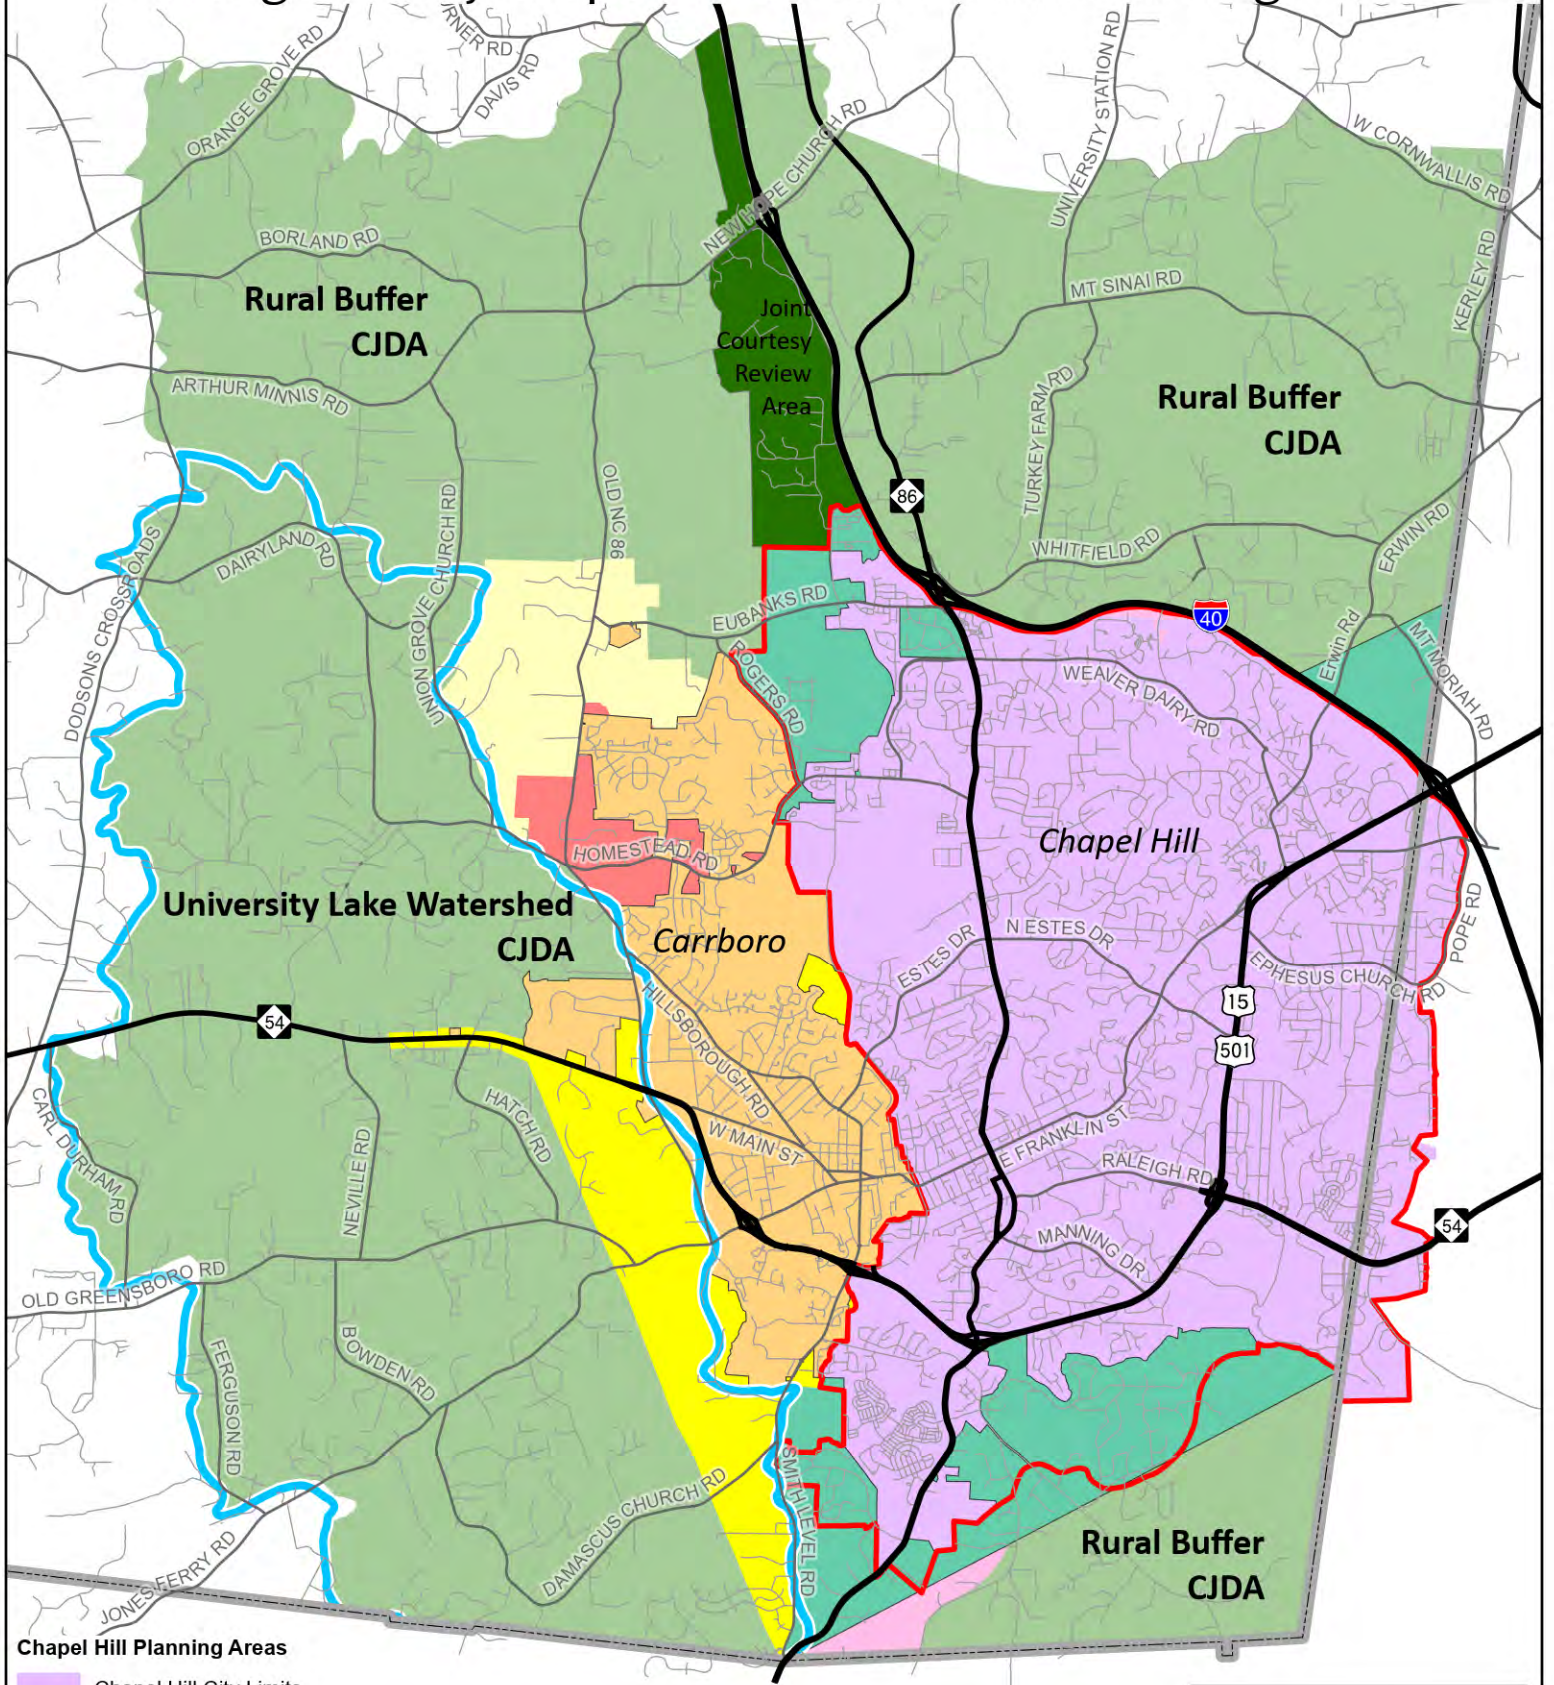

Orange County-Chapel Hill-Carrboro Joint Planning Area

Chapel Hill Planning Areas

- Chapel Hill City Limits
- Chapel Hill ETJ
- Chapel Hill Urban Service Area

Carrboro Planning Areas

- Carrboro Planning Areas
- Carrboro ETJ

Orange County, Chapel Hill, Carrboro Joint Planning Agreement (JPA)

- JPA Carrboro Transition Area 1
- JPA Carrboro Transition Area 2
- JPA Chapel Hill Transition
- Rural Buffer
- Watersheds
- Joint Courtesy Review Area