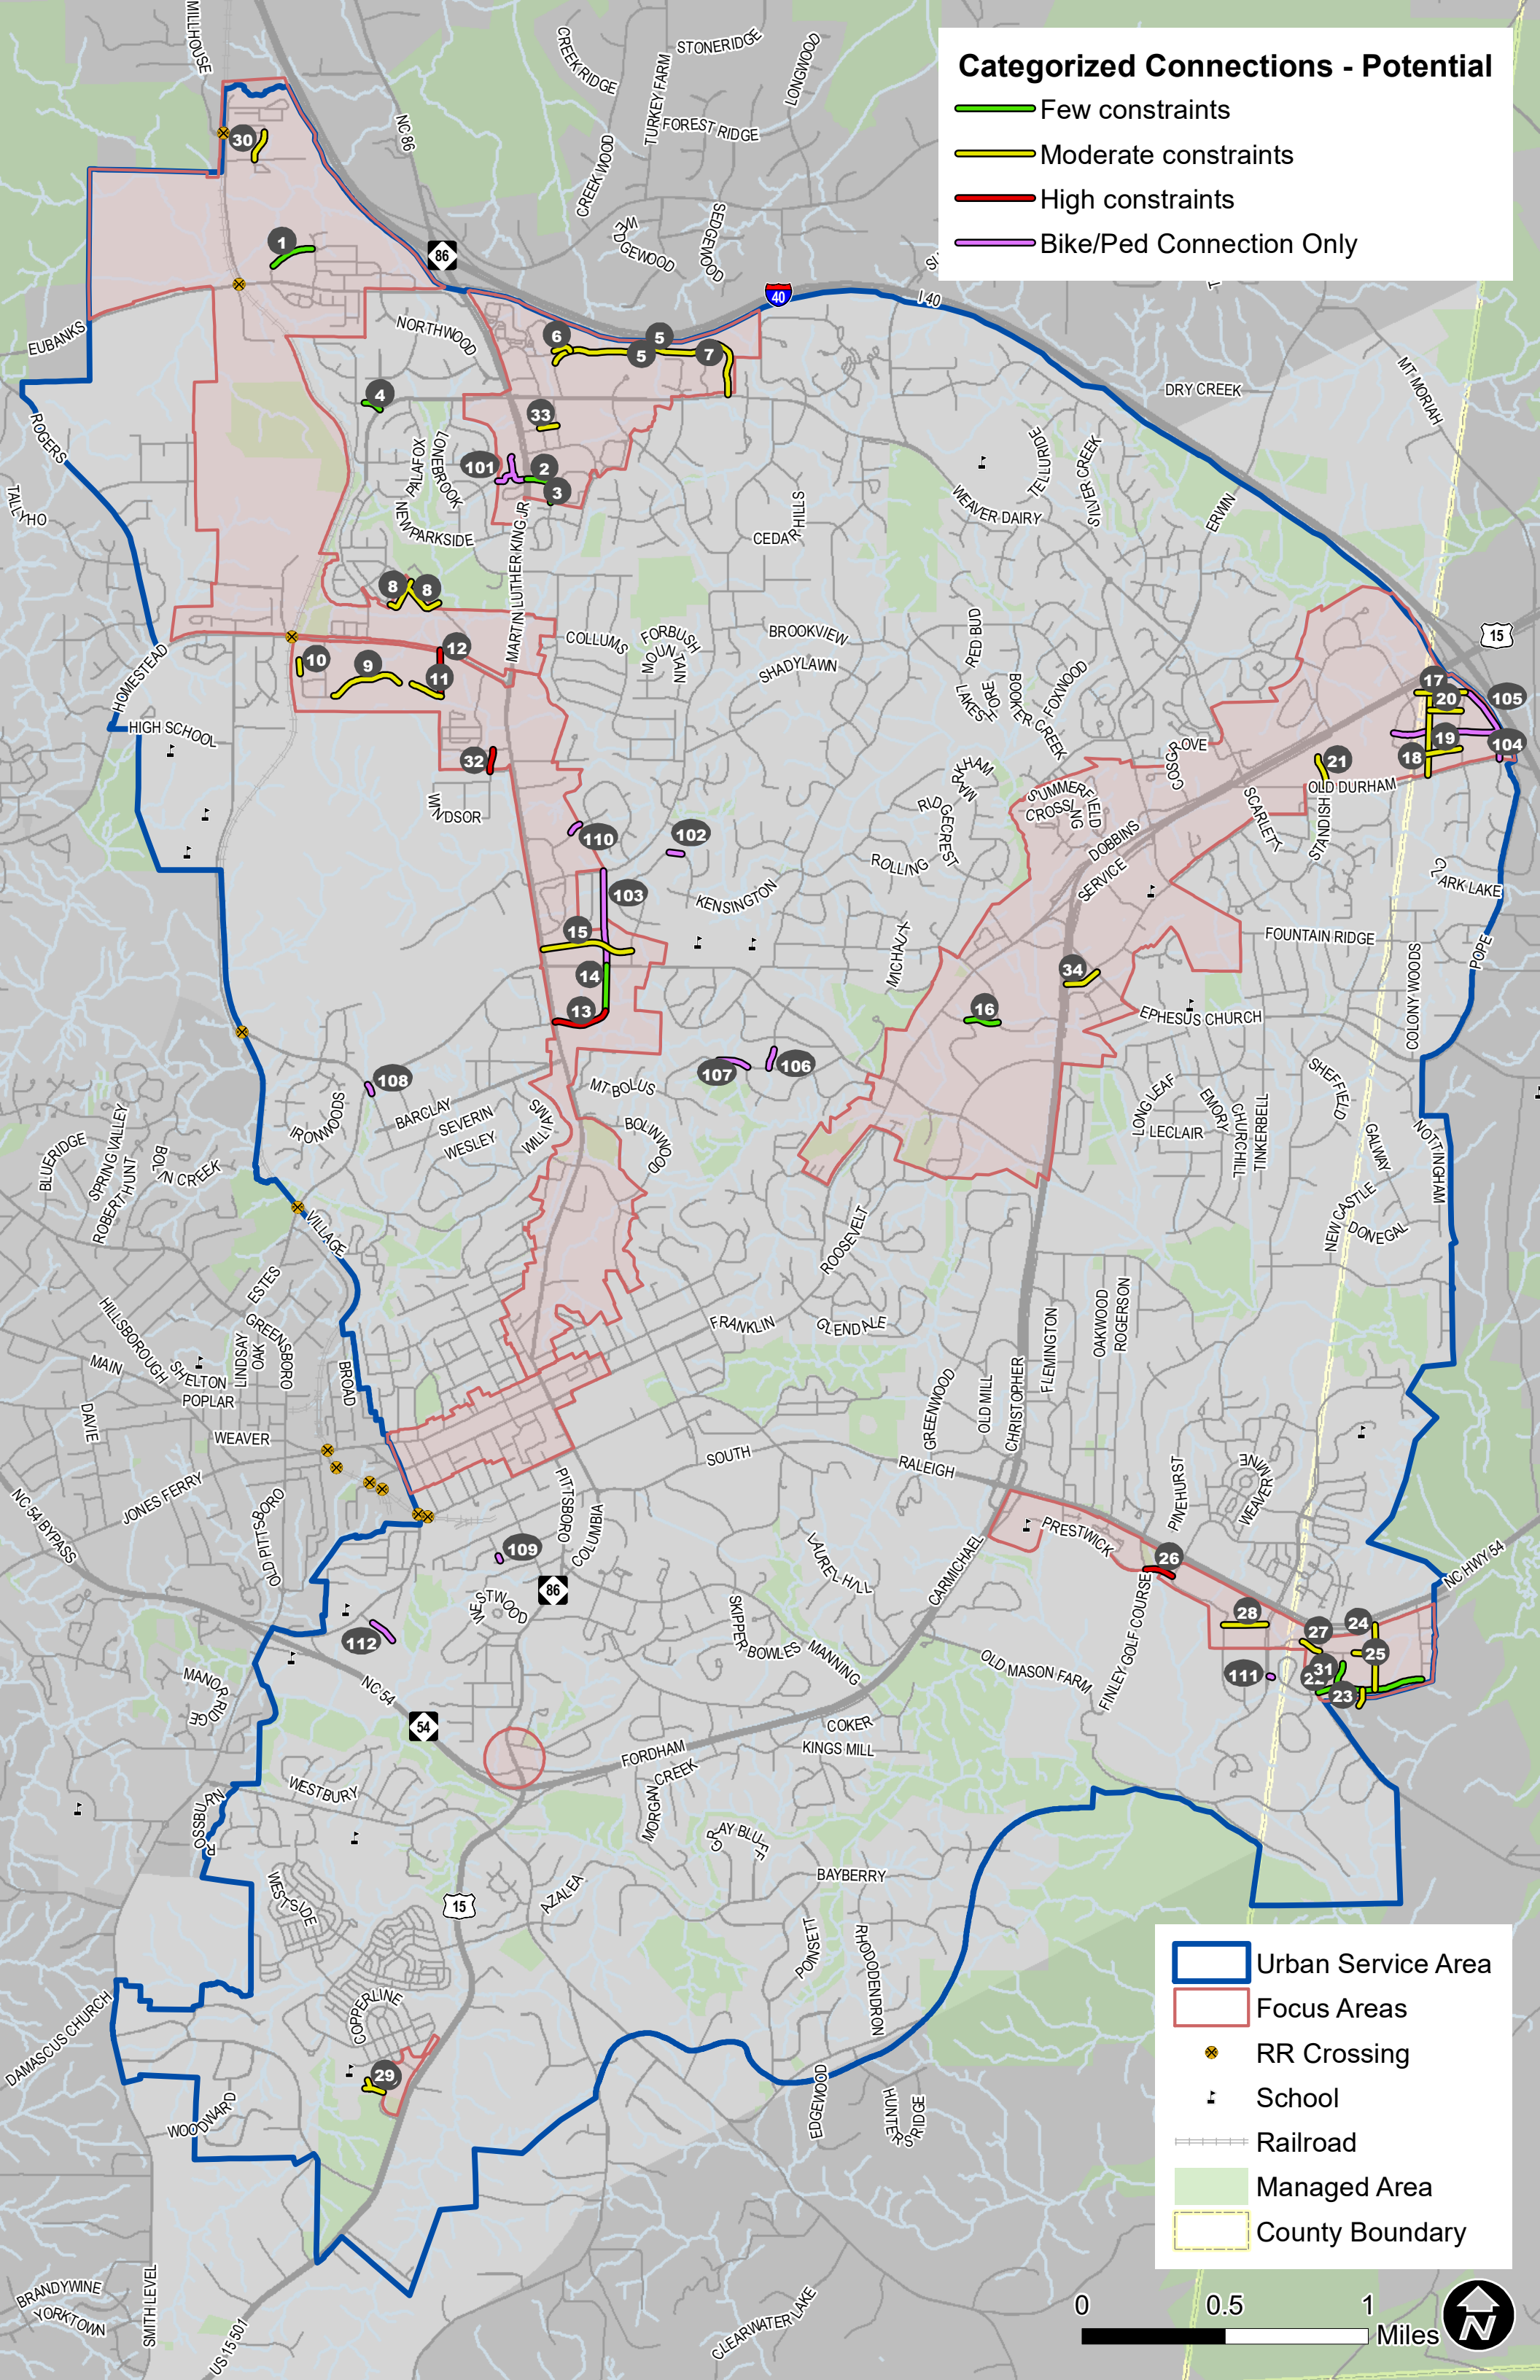

Categorized Connections - Potential

- Few constraints
- Moderate constraints
- High constraints
- Bike/Ped Connection Only

- Urban Service Area
- Focus Areas
- ✕ RR Crossing
- ⚡ School
- +—+—+— Railroad
- Managed Area
- County Boundary