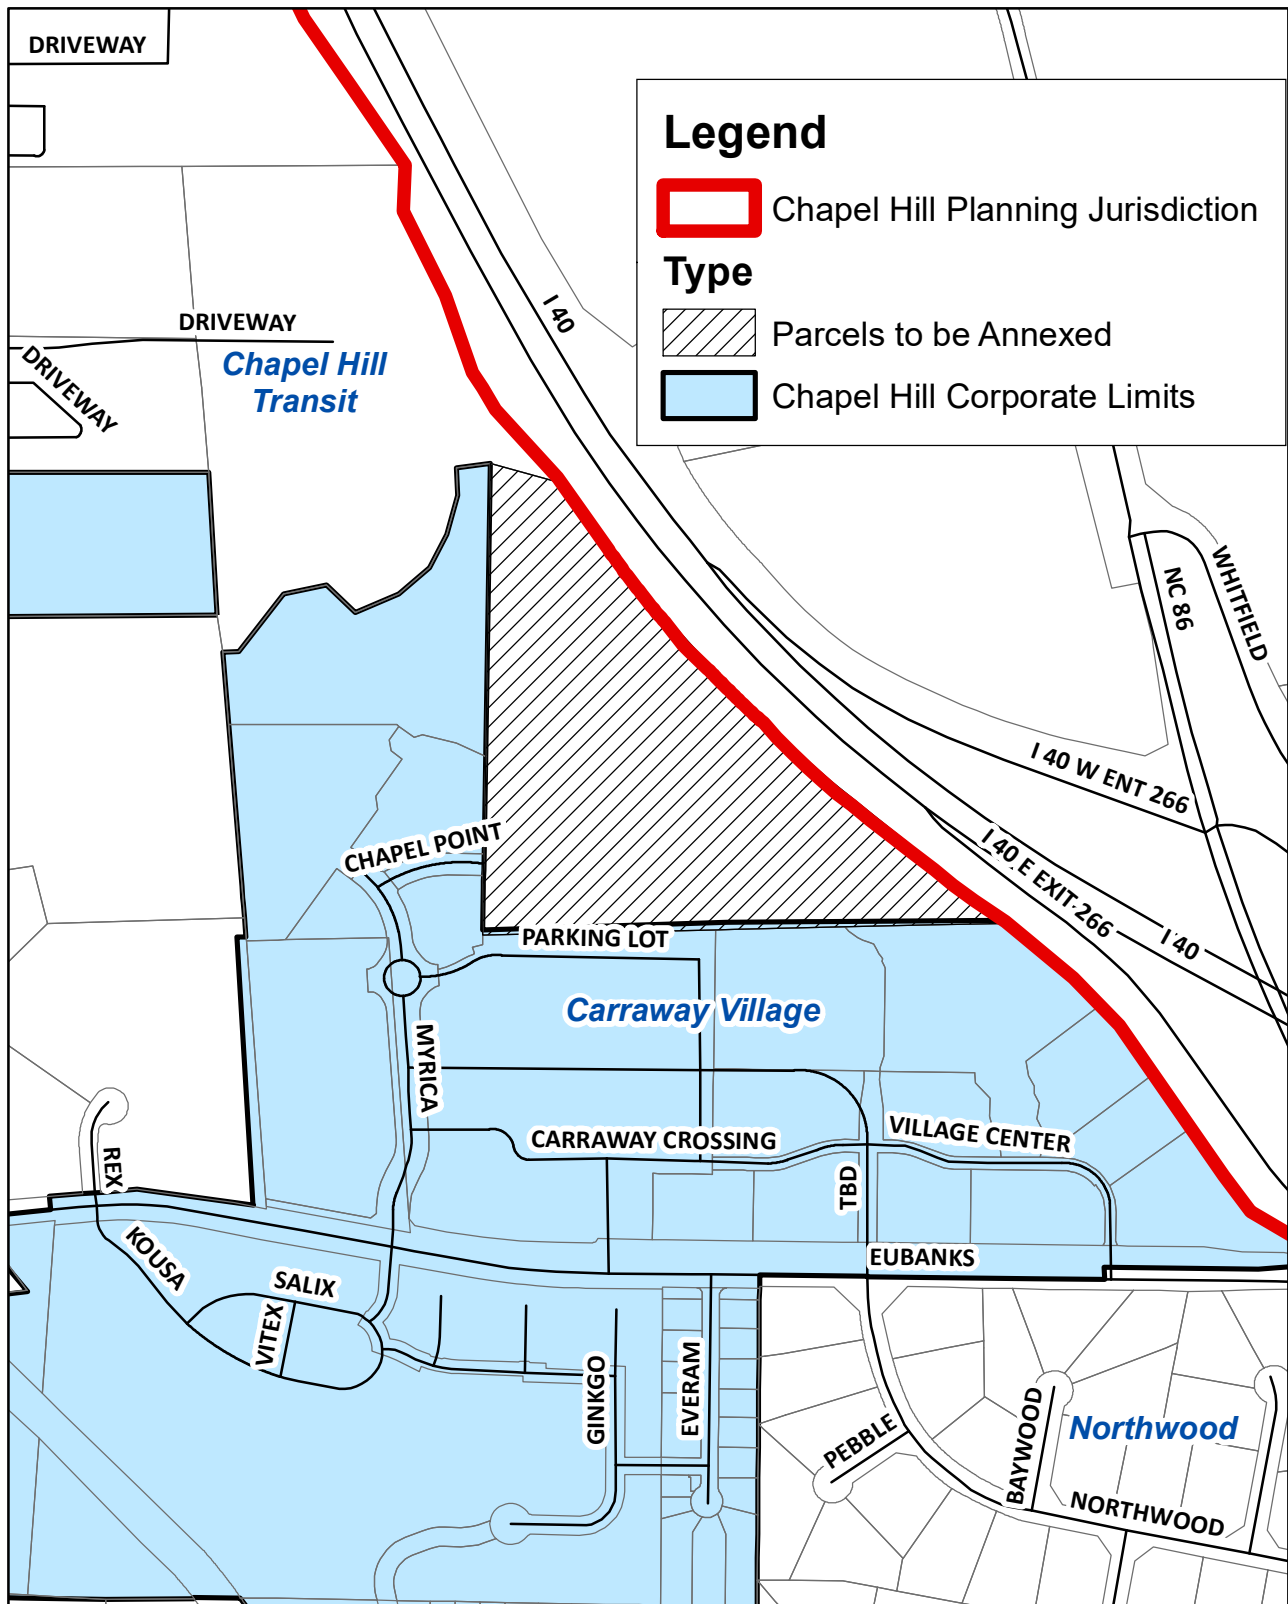

Proposed Annexation Map 2200 Eubanks Road

Orange Co. PIN(s):
9870997083

Map Created: 5-26-22
Planning Department