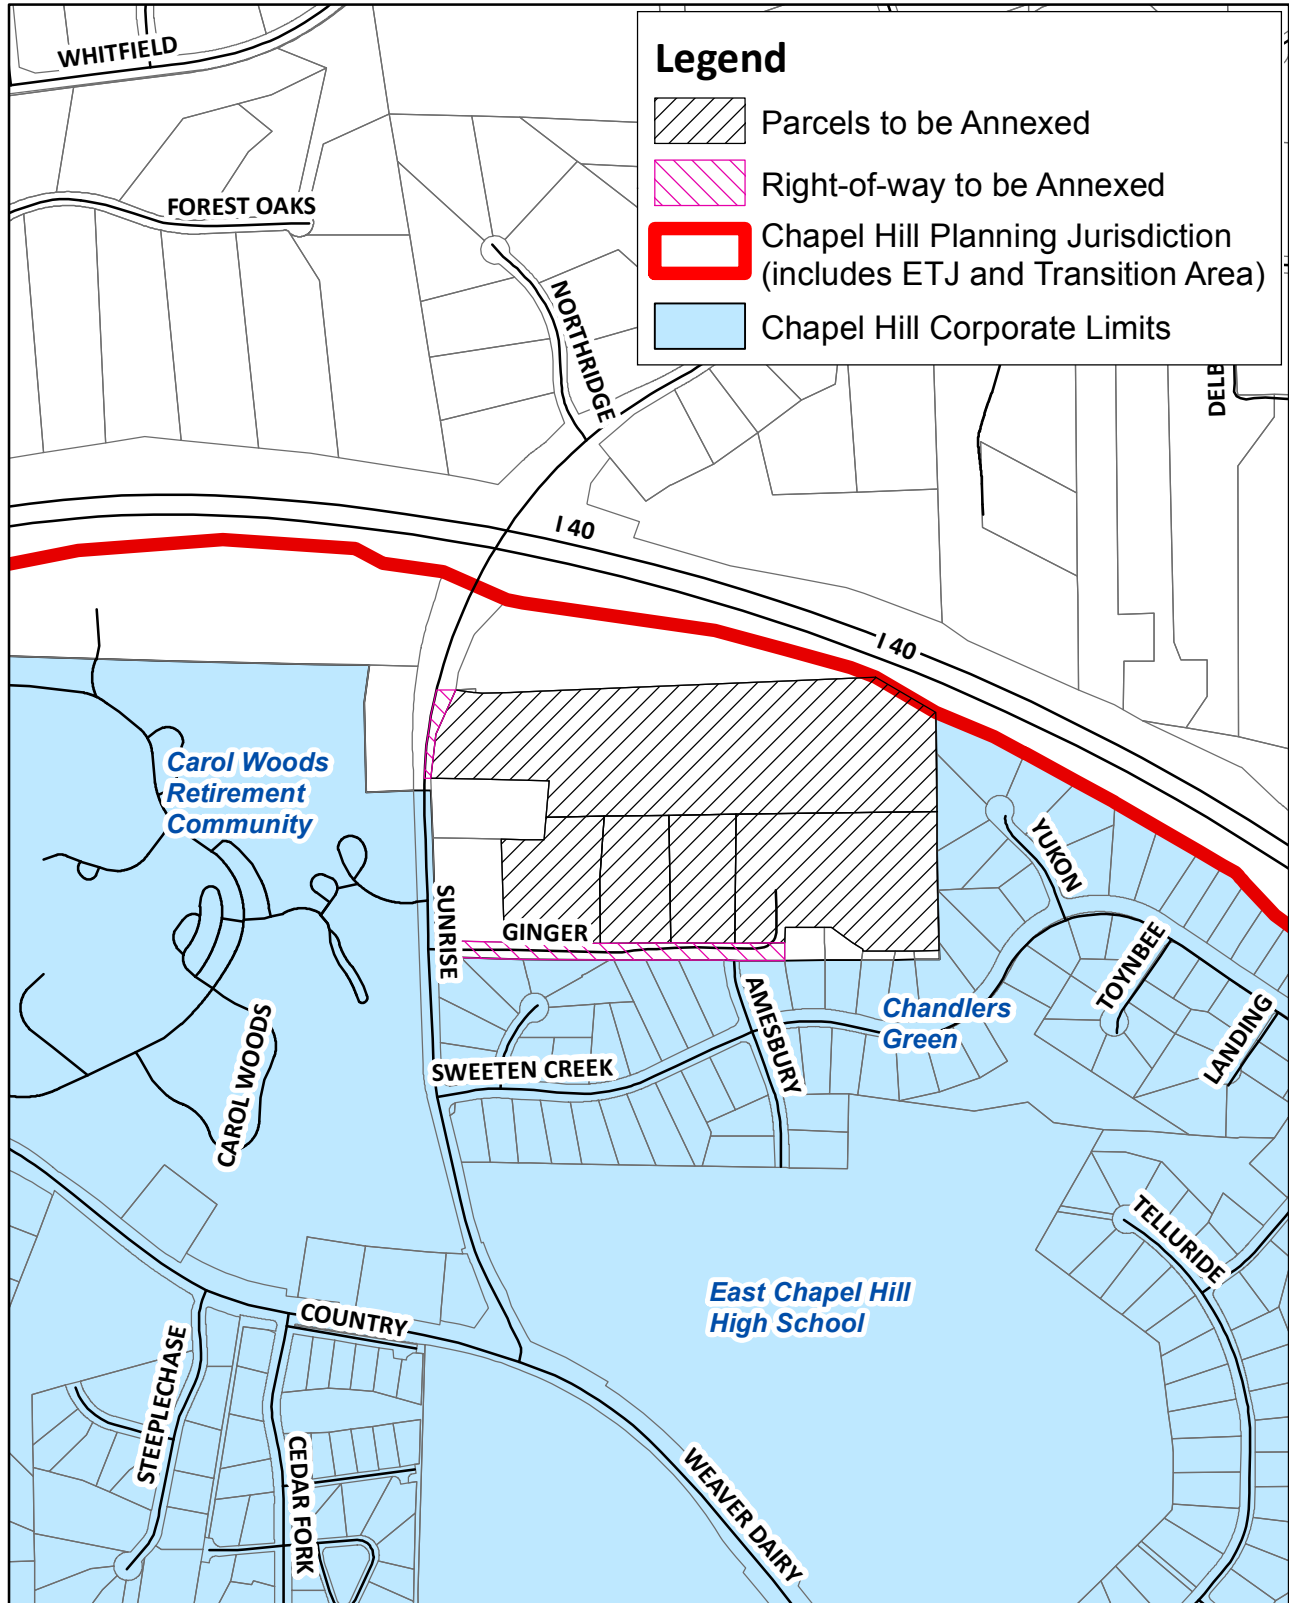

# Voluntary Annexation Petition Map Sunrise Rd and Ginger Rd

Orange Co. PIN(s):  
9890-06-0413, 9890-06-3350, 9890-06-6312,  
9890-06-5926, 9890-16-0437

Map Created: 10-11-2019  
Planning Department