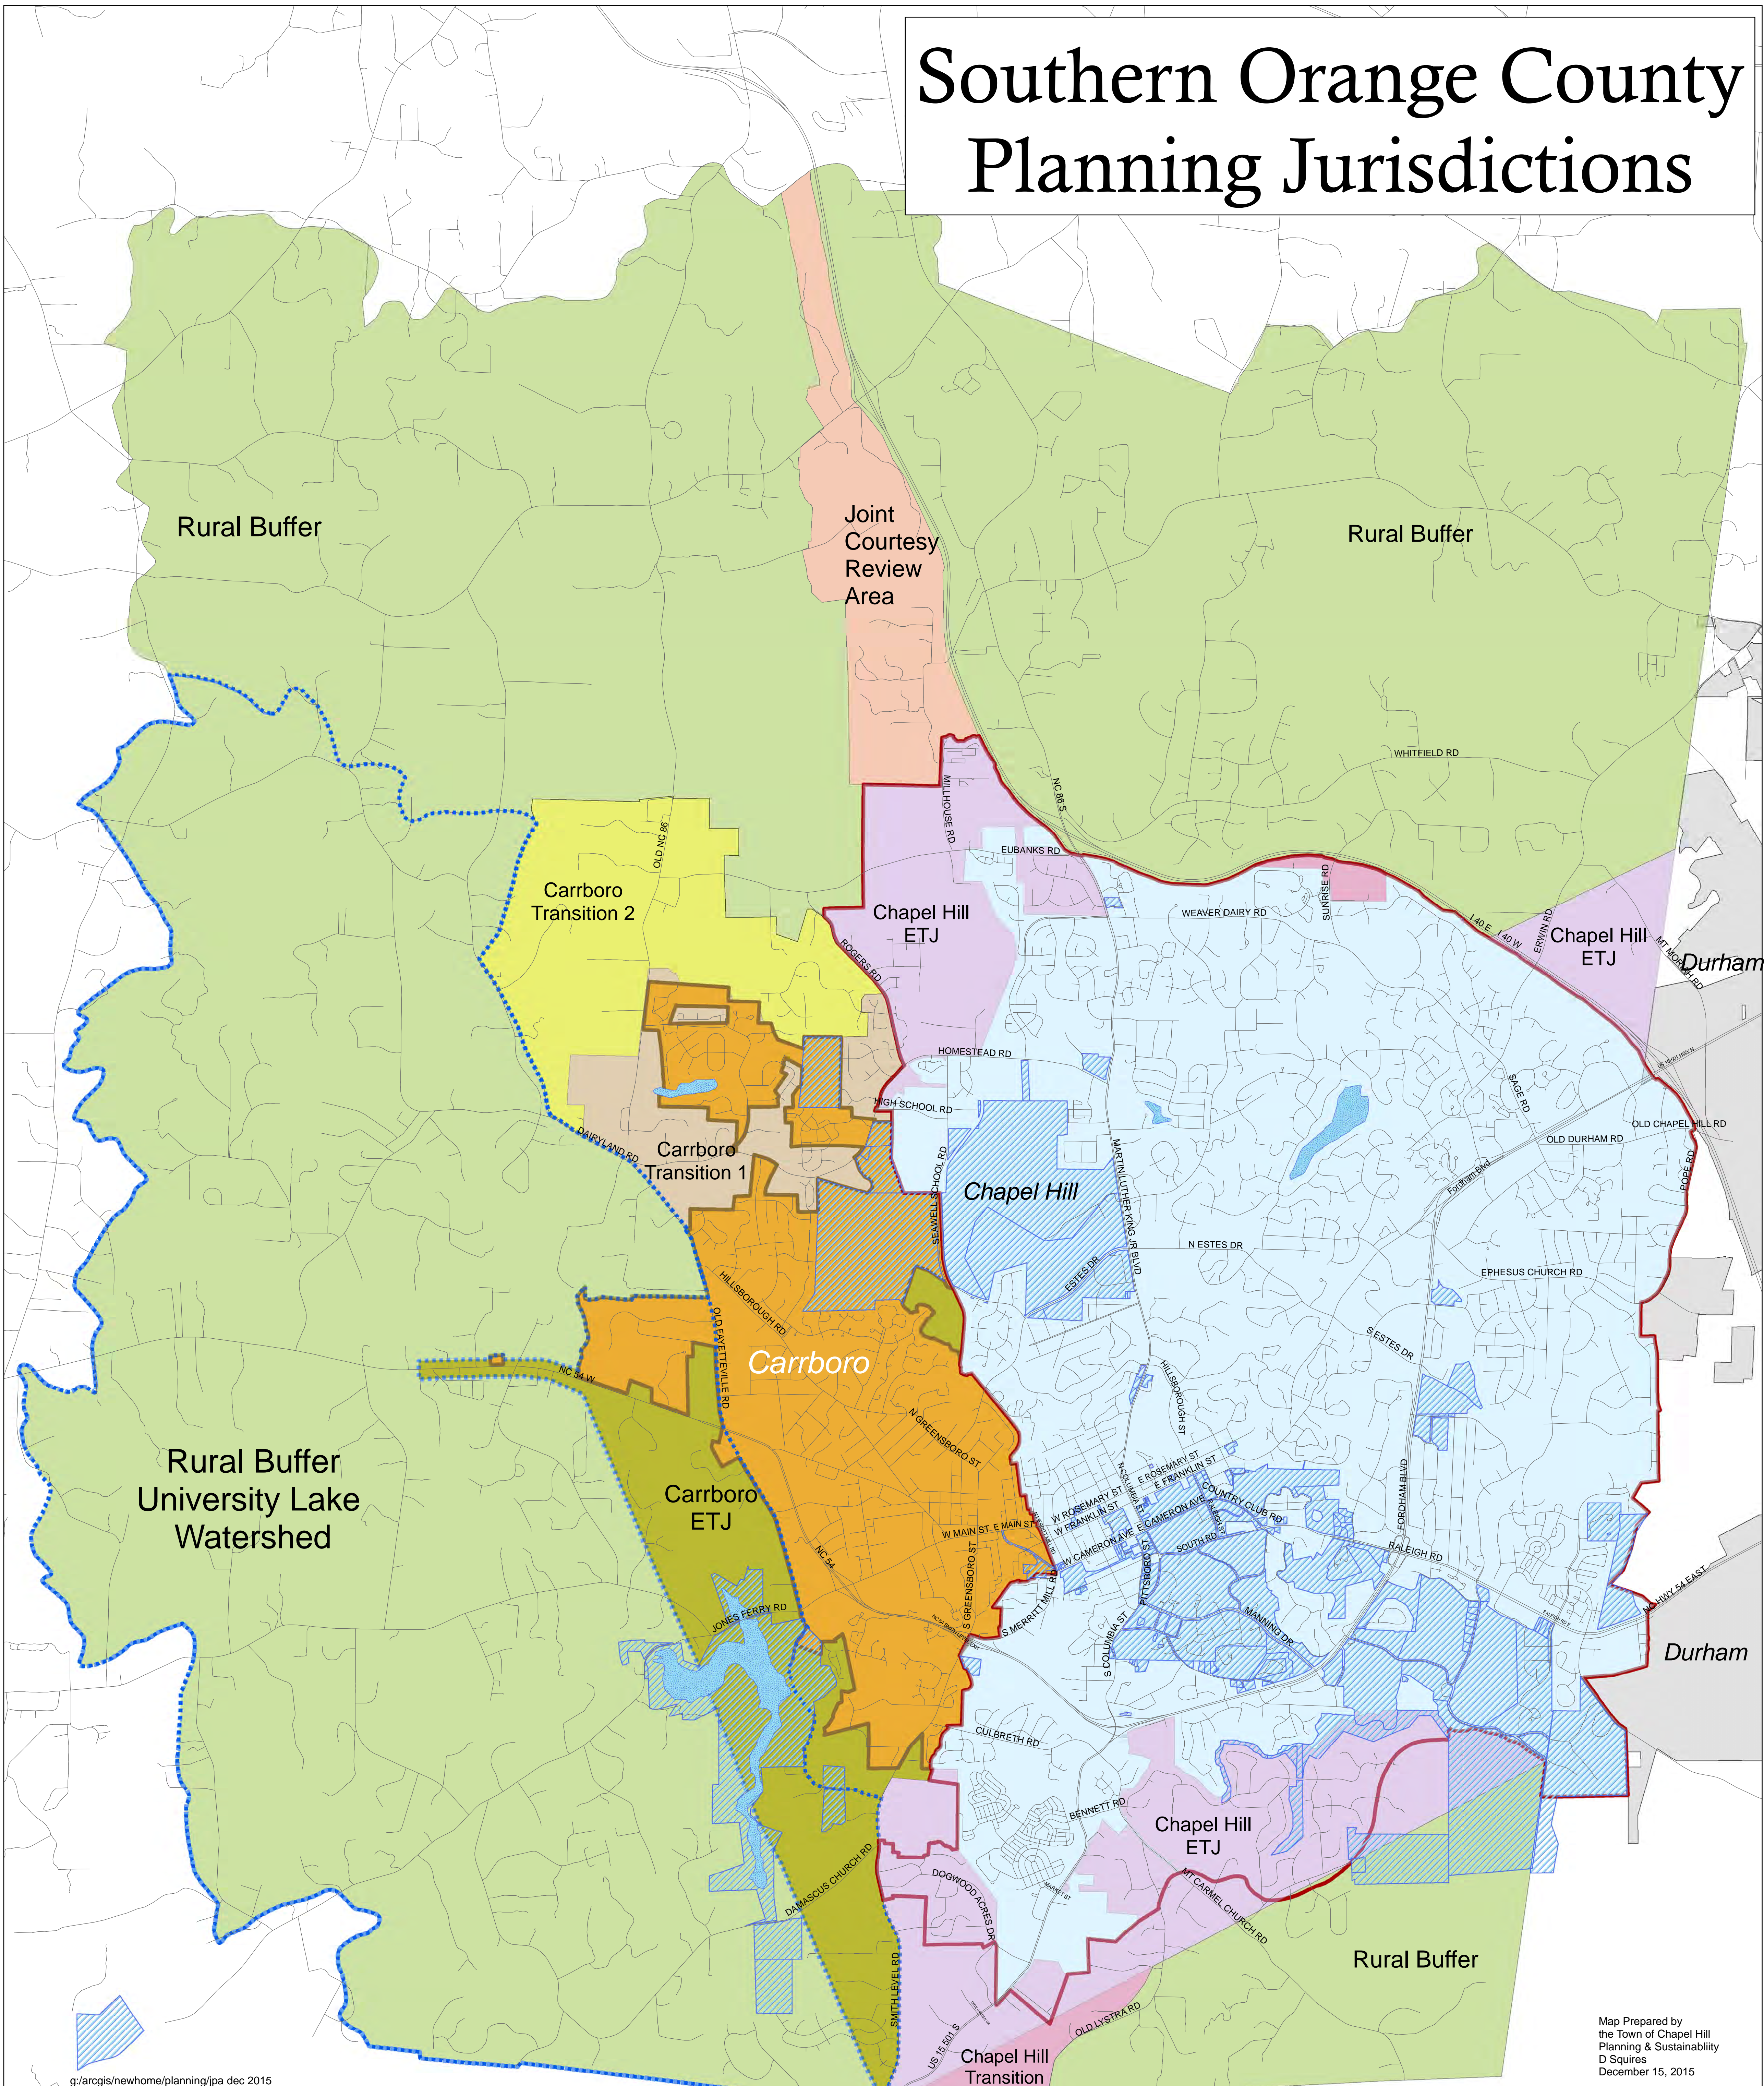

Southern Orange County Planning Jurisdictions

g:/arcgis/newhome/planning/jpa dec 2015

Map Prepared by
the Town of Chapel Hill
Planning & Sustainability
D Squires
December 15, 2015

DESCRIPTION

- Chapel Hill City Limits
- Chapel Hill ETJ
- Chapel Hill Transition
- Chapel Hill Urban Service Area

Carrboro Planning Areas

- Carrboro City Limits
- Carrboro Extra-Territorial Jurisdiction
- Carrboro Transition Area 1
- Carrboro Transition Area 2

Orange County Planning Areas

- Joint Courtesy Review
- Orange Ct. Rural Buffer
- Rural Buffer, University Lake Watershed

- Lakes & Ponds
- UNC Property
- Durham City Limits