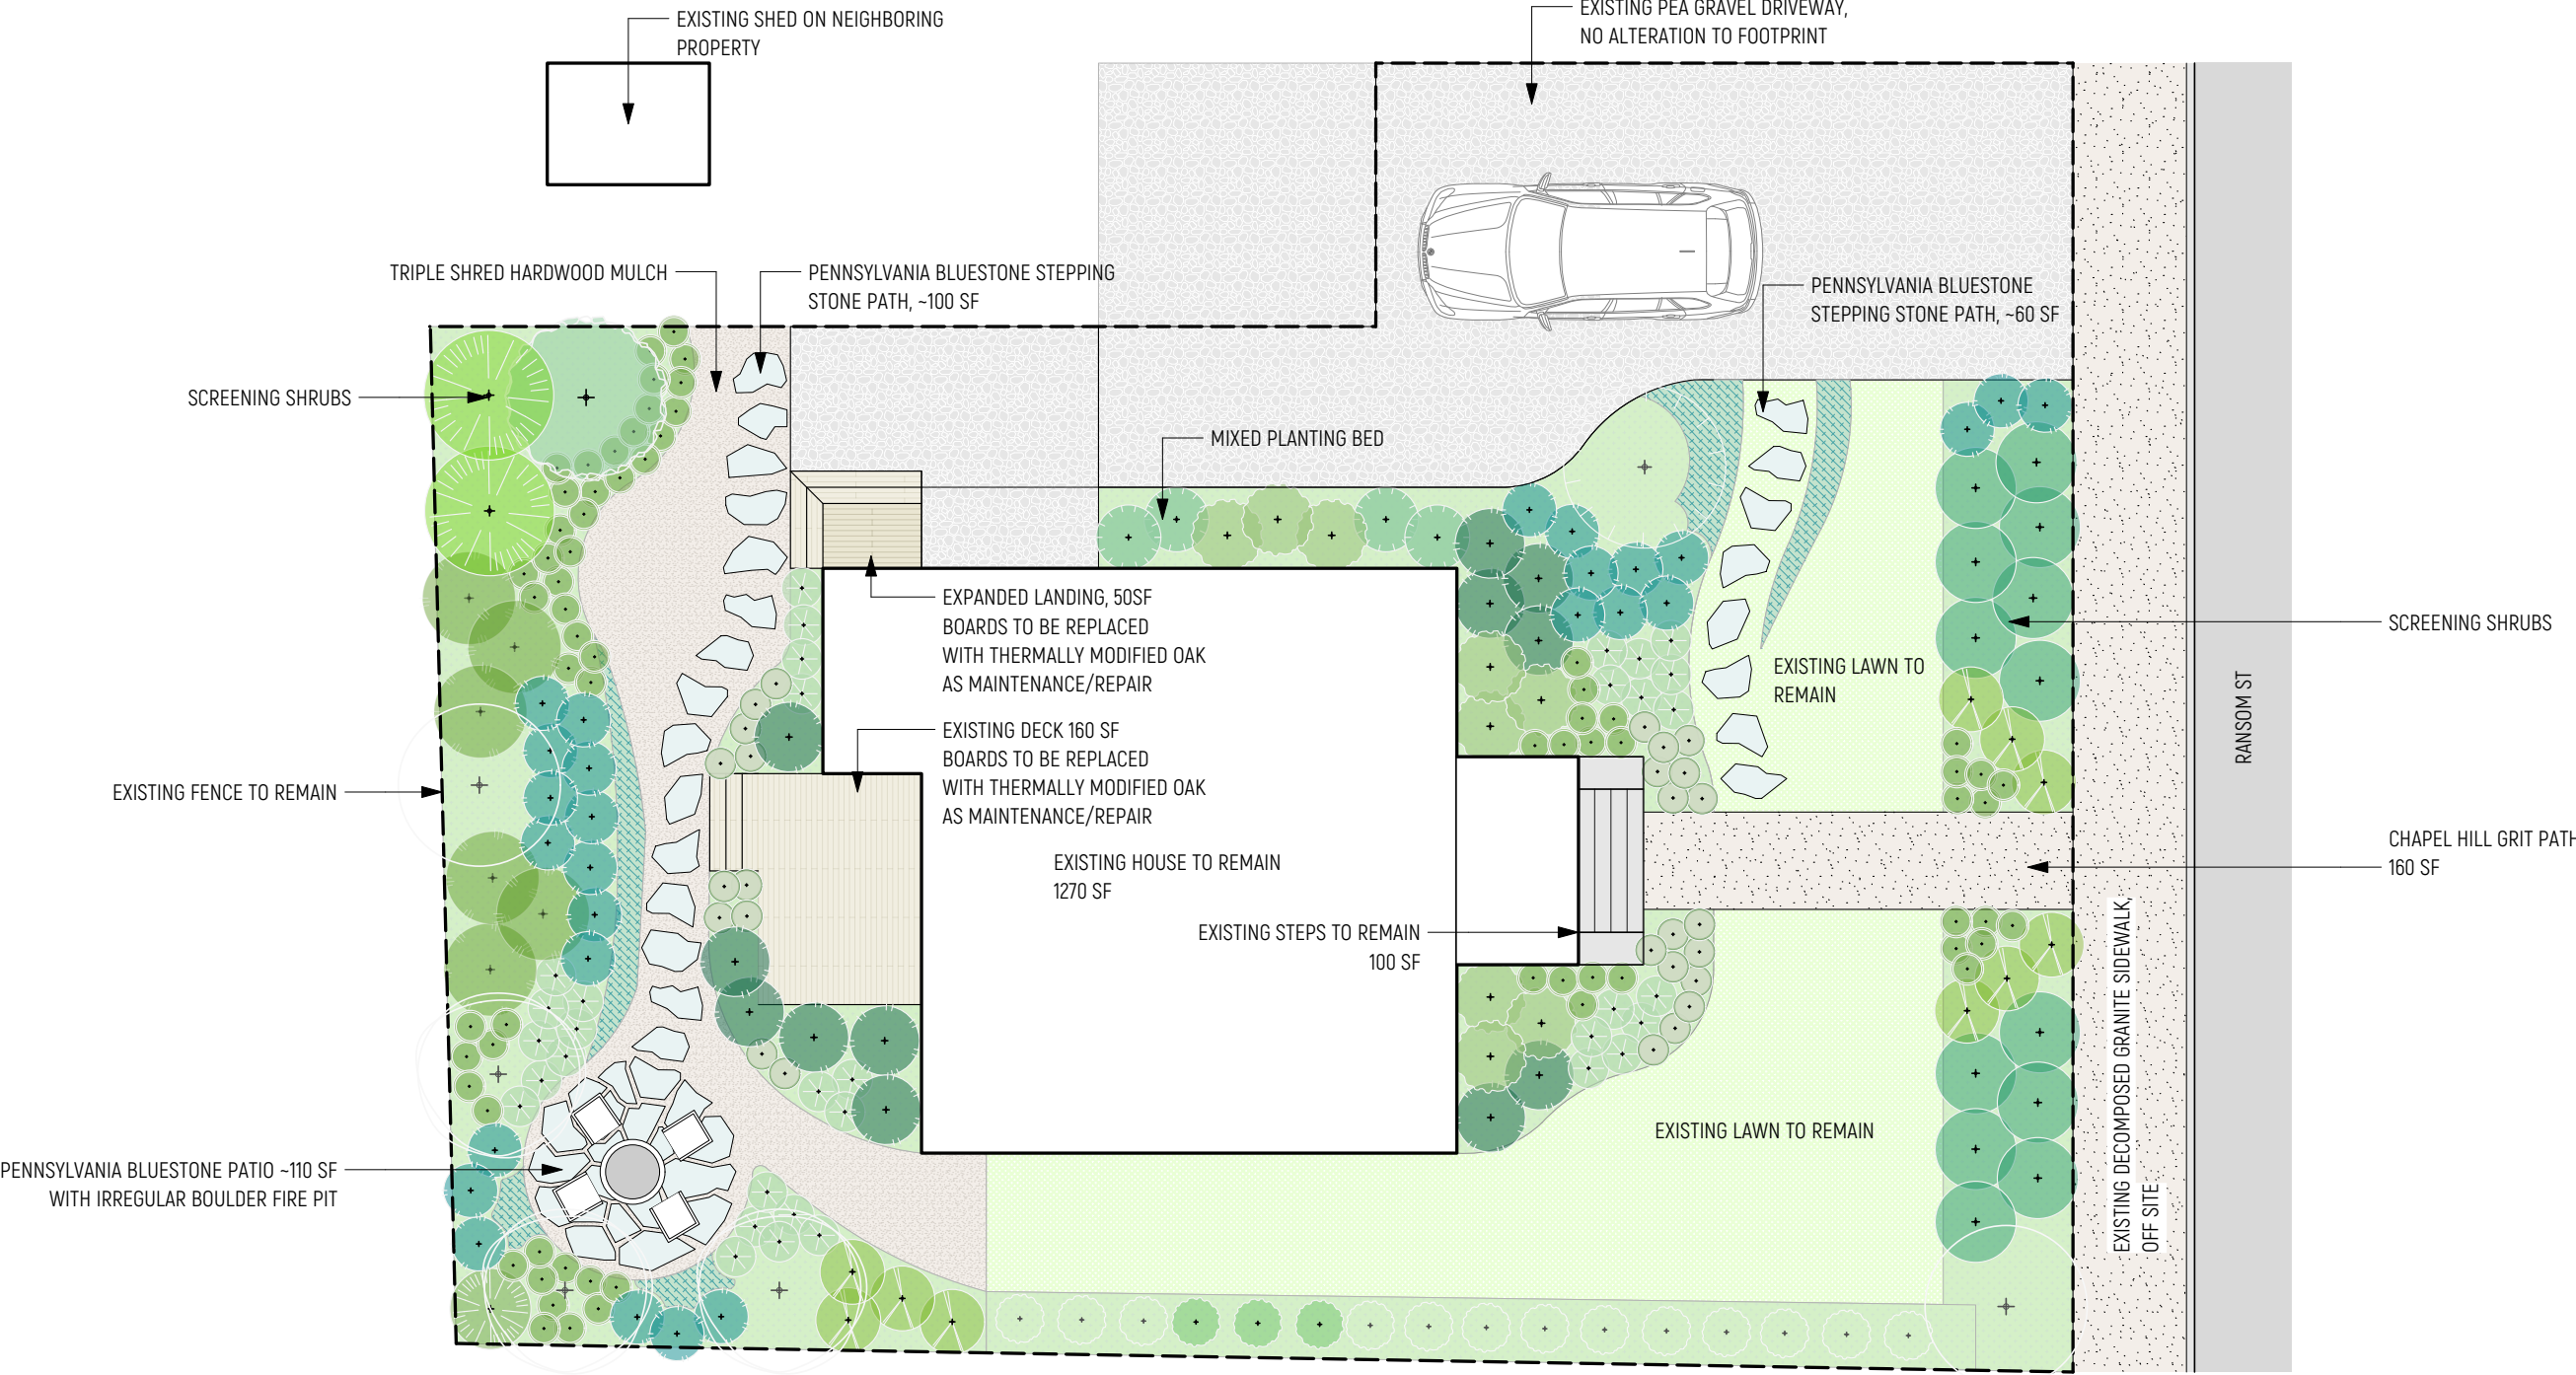

306 Ransom Street Residence

CoA Presentation / List of changes

Front Yard

- Removal of existing concrete walkway and hemlock
- Install Chapel Hill Grit path leading to the front door from the existing sidewalk (also Chapel Hill Grit)
- Install Pennsylvania Bluestone stepping stone path from existing pea gravel driveway to proposed front path
- Planting refresh across the front of the property

Backyard

- Replace existing deck and landing surface with Thermally Modified Oak decking boards,
- Reorient deck steps to face the rear of the yard
- Add steps to the existing side landing to face the rear of the yard
- Install Pennsylvania Bluestone stepping stone path
- Install Pennsylvania Bluestone patio with informal stone fire ring in the middle
- Planting refresh across the back of the property

306 Ransom Street Residence

CoA Presentation / Proposed plan

Ransom Street Residence

Precedent Imagery/ Front Hardscapes Character

Ransom Street Residence

Precedent Imagery/ Back path and patio

Ransom Street Residence