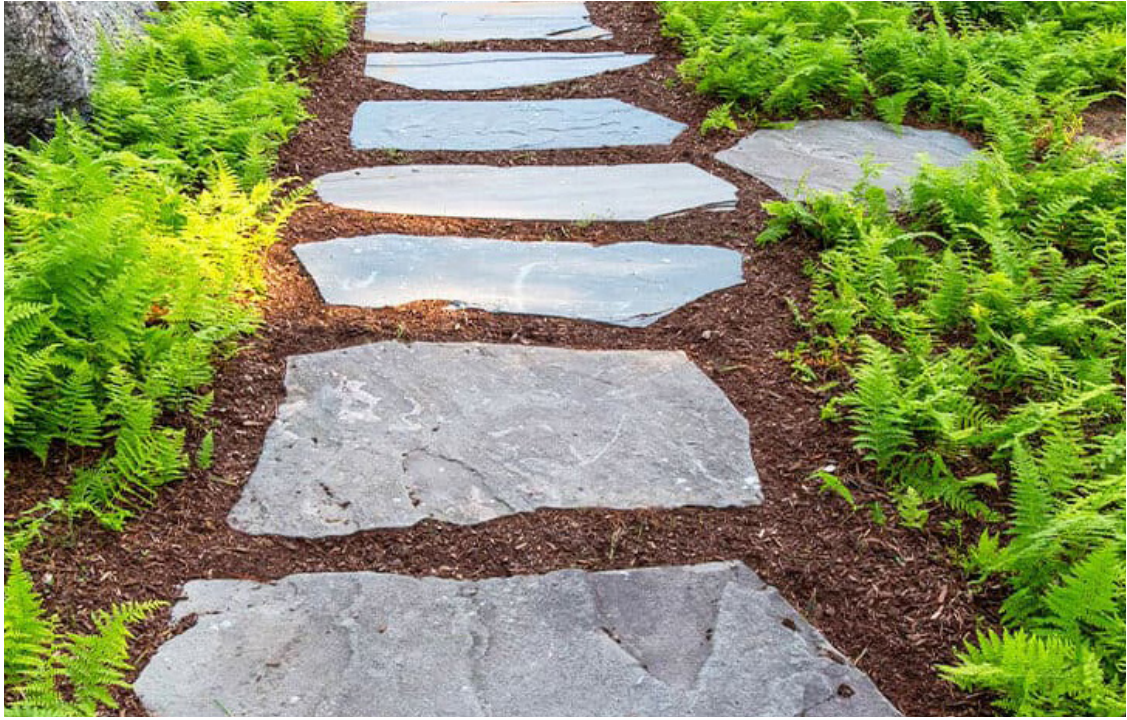

Ransom Street Residence

Precedent Imagery/ Back path and patio