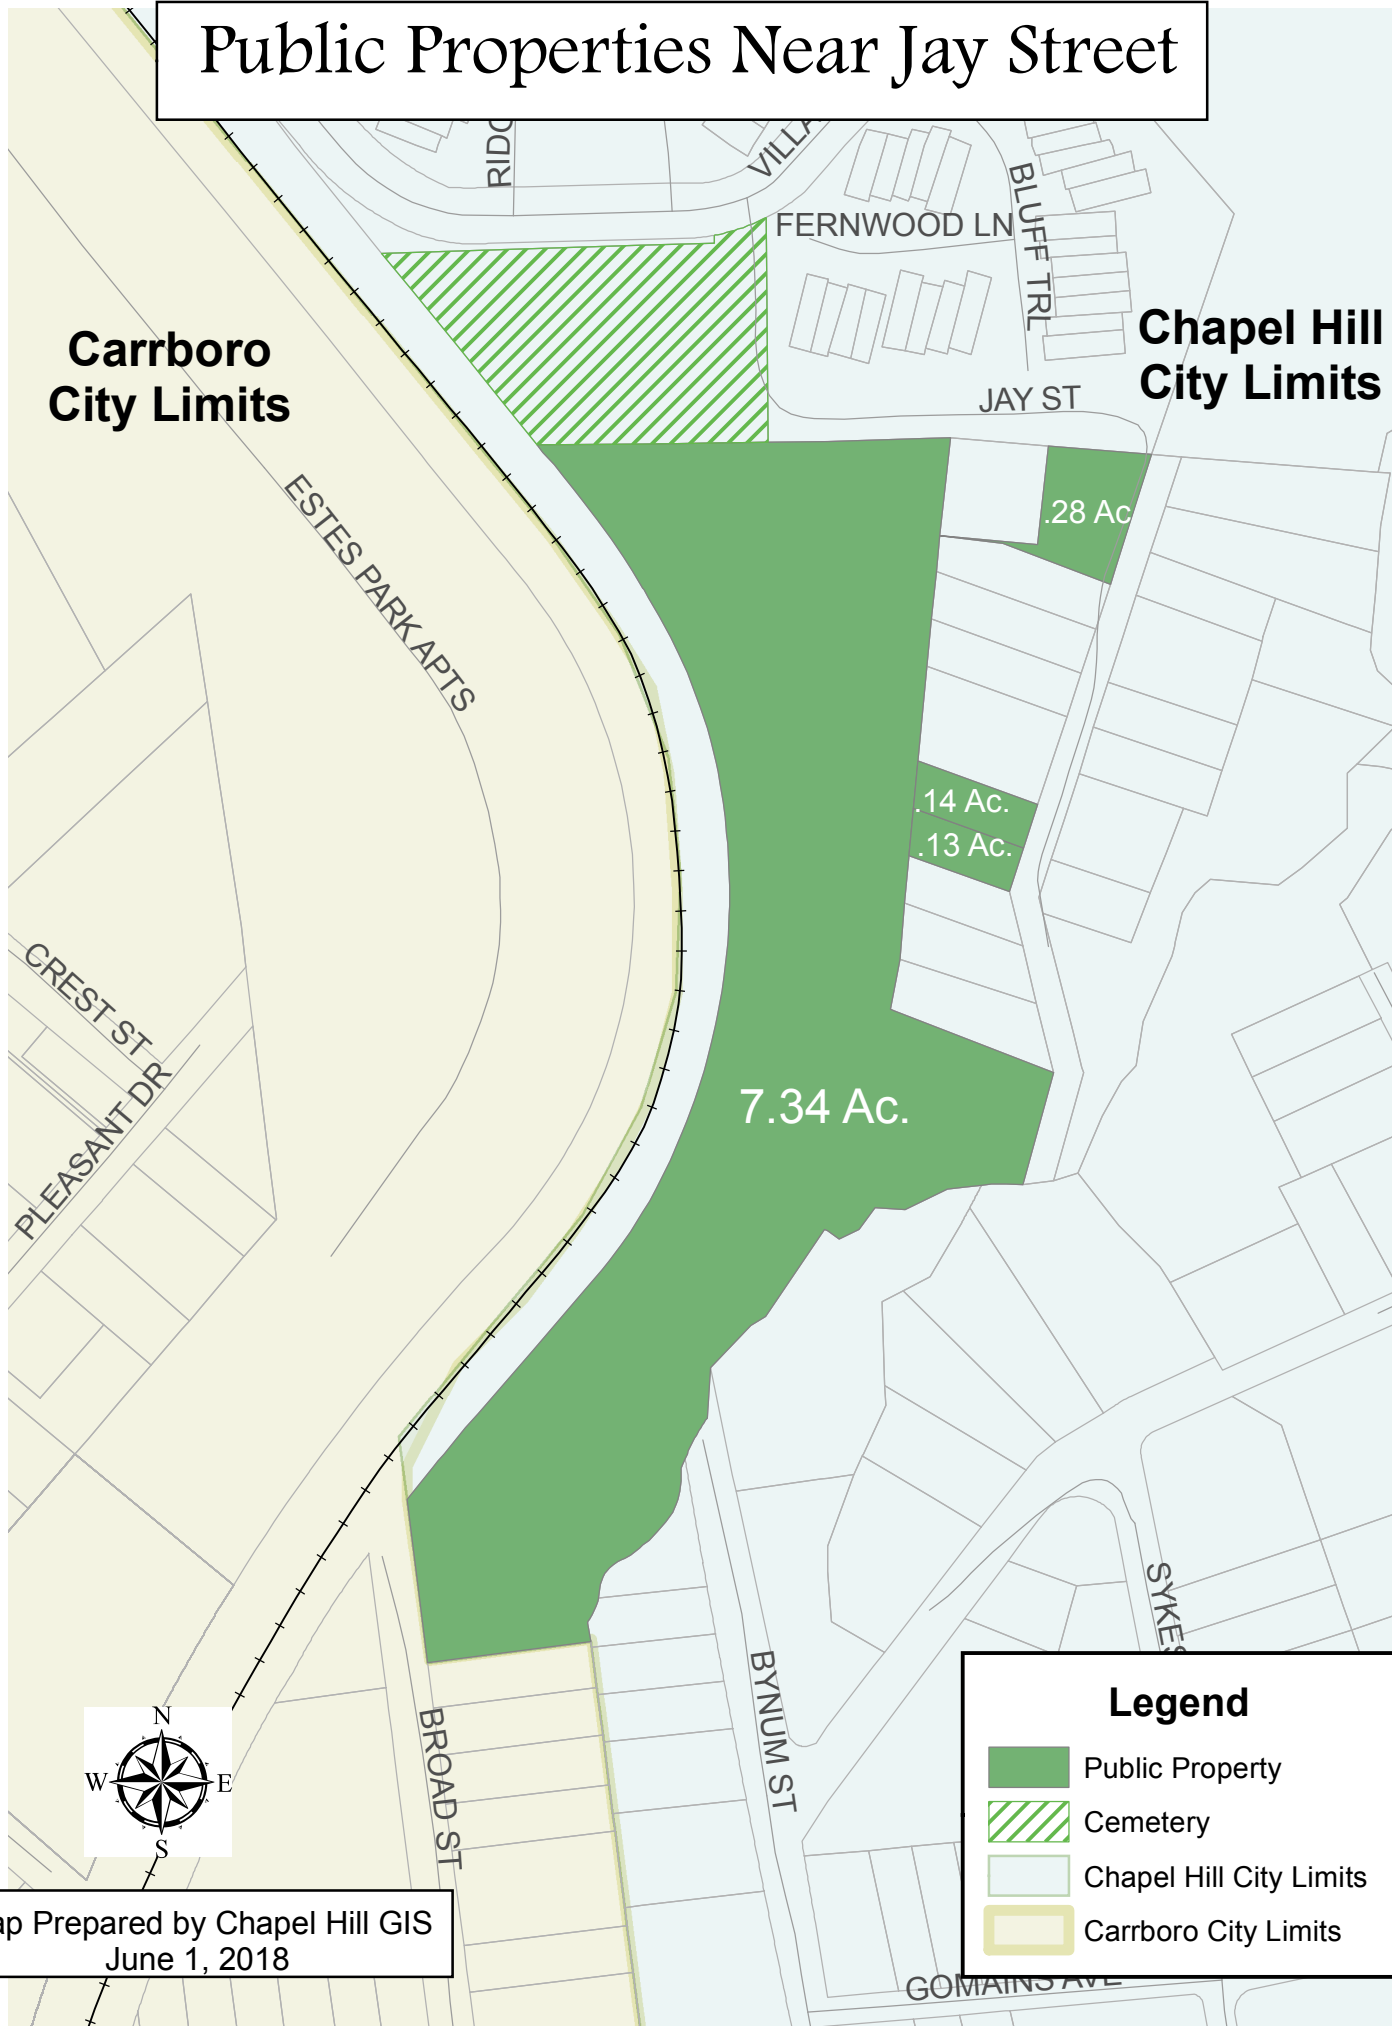

Public Properties Near Jay Street

Map Prepared by Chapel Hill GIS
June 1, 2018

Legend

- Public Property
- Cemetery
- Chapel Hill City Limits
- Carrboro City Limits

Public Property Near Bennett Road

**Chapel Hill
City Limits**

7.37 Ac.

Map Prepared by Chapel Hill GIS
June 2018

Legend

- Public Property
- Chapel Hill City Limits

FOUNDERS RIDGE DR

Public Property Near Dogwood Acres Dr

Chapel Hill City Limits

Map Prepared by Chapel Hill GIS
June 2018

Legend

- Site Identified as Possible Affordable Housing
- Southern Community Park
- Chapel Hill City Limits