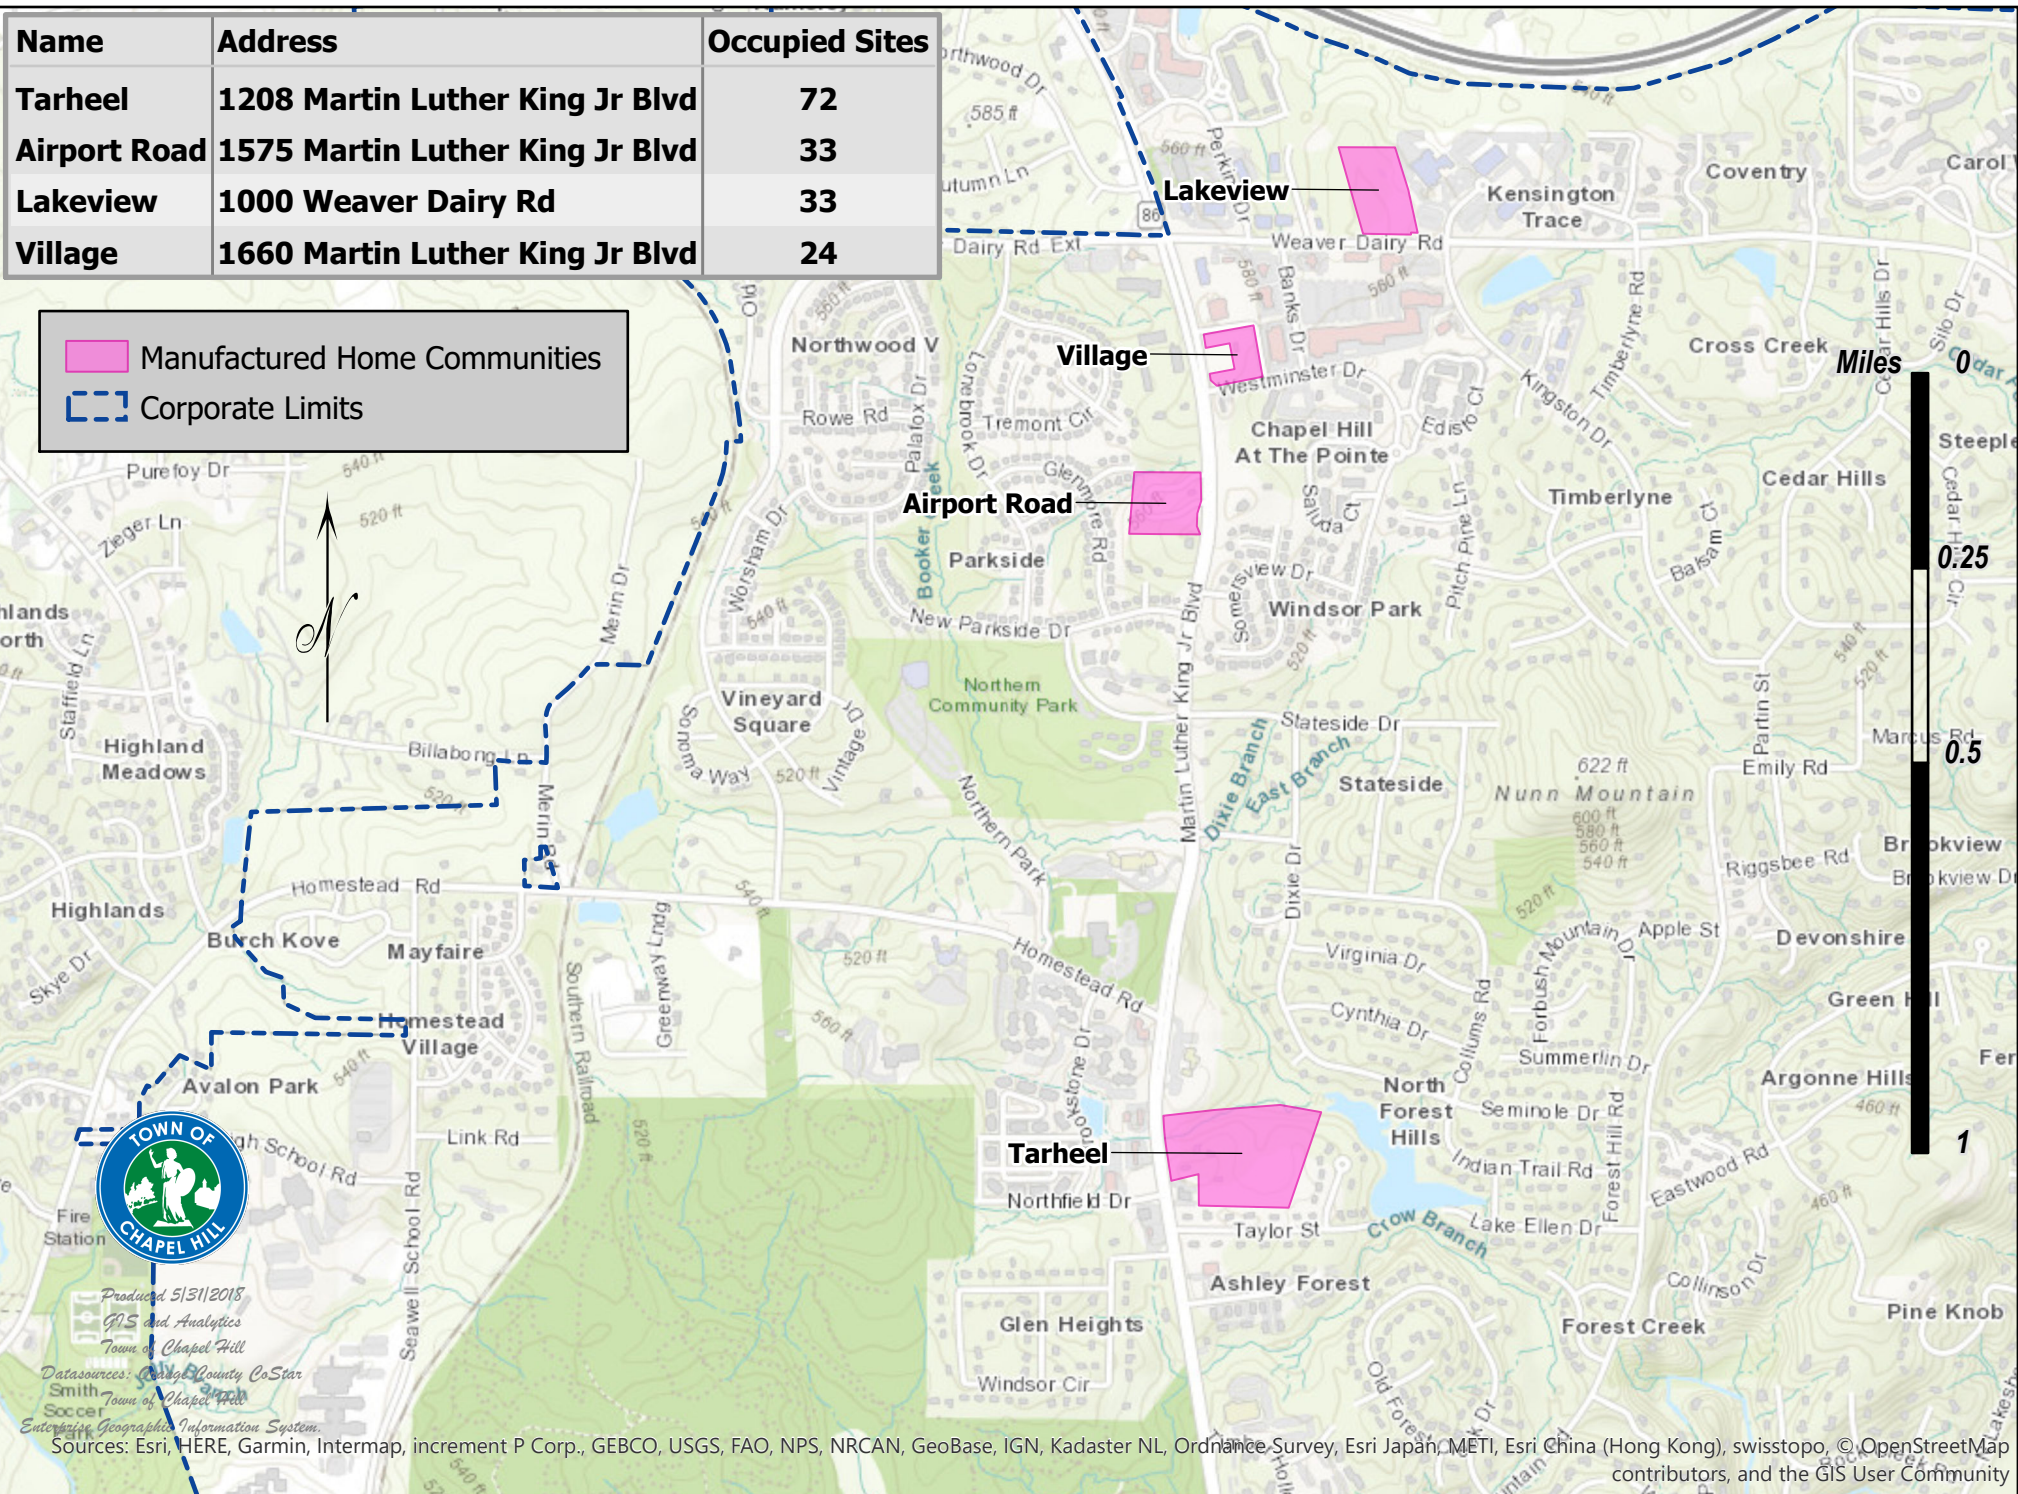

Manufactured Home Communities

Name	Address	Occupied Sites
Tarheel	1208 Martin Luther King Jr Blvd	72
Airport Road	1575 Martin Luther King Jr Blvd	33
Lakeview	1000 Weaver Dairy Rd	33
Village	1660 Martin Luther King Jr Blvd	24

Manufactured Home Communities
 Corporate Limits

Produced 5/31/2018
 GIS and Analytics
 Town of Chapel Hill
 Datasources: Orange County CoStar
 Smith
 Town of Chapel Hill
 Enterprise Geographic Information System

Sources: Esri, HERE, Garmin, Intermap, increment P Corp., GEBCO, USGS, FAO, NPS, NRCAN, GeoBase, IGN, Kadaster NL, Ordnance Survey, Esri Japan, METI, Esri China (Hong Kong), swisstopo, © OpenStreetMap contributors, and the GIS User Community