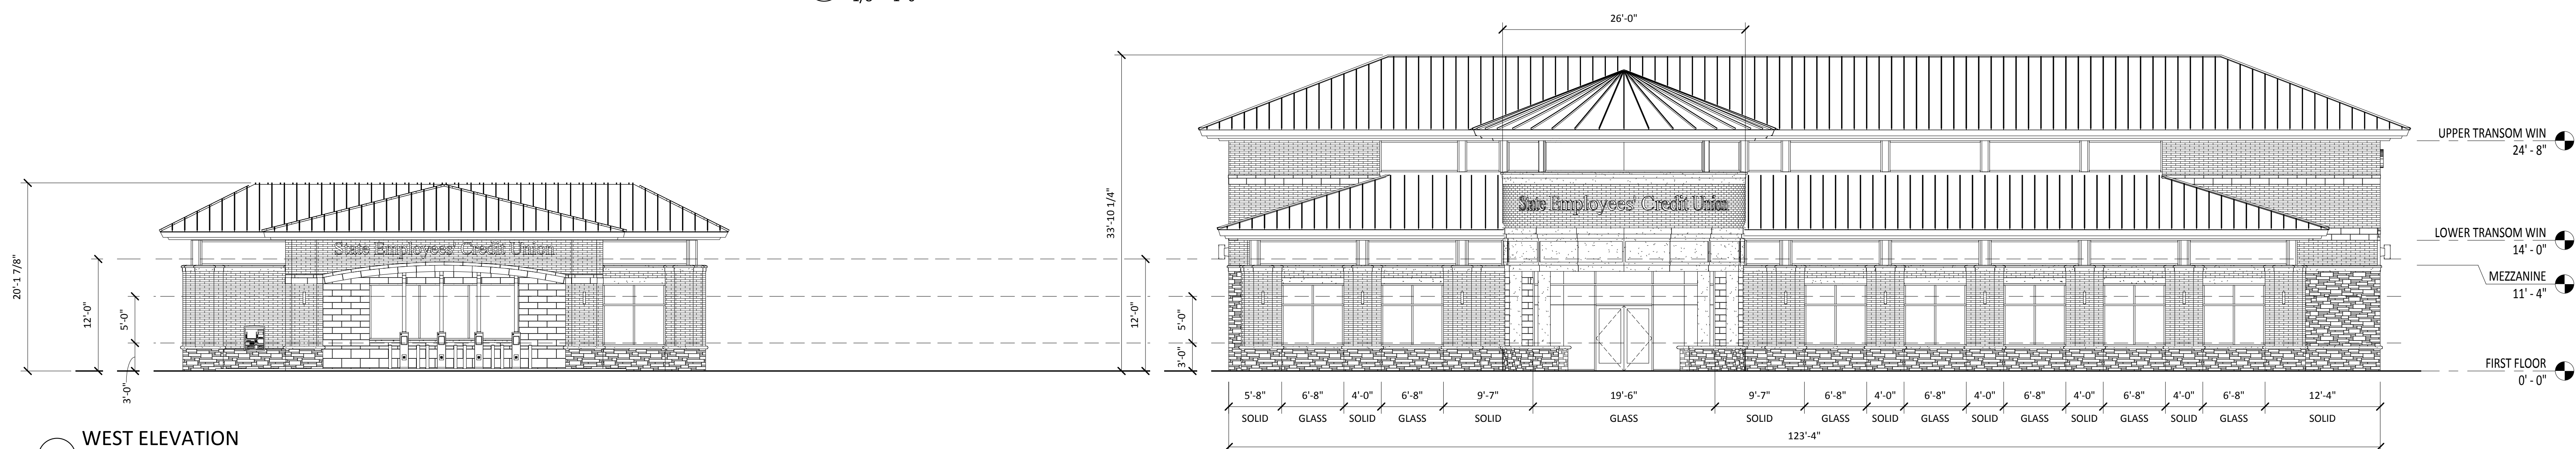

2 NORTH ELEVATION  
1/8" = 1'-0"

3 MARTIN LUTHER KING JR. BOULEVARD - ELEVATION (EAST)  
1/8" = 1'-0"

1 SOUTH ELEVATION  
1/8" = 1'-0"

4 WEST ELEVATION  
1/8" = 1'-0"

NO	REVISIONS	DATE	BY