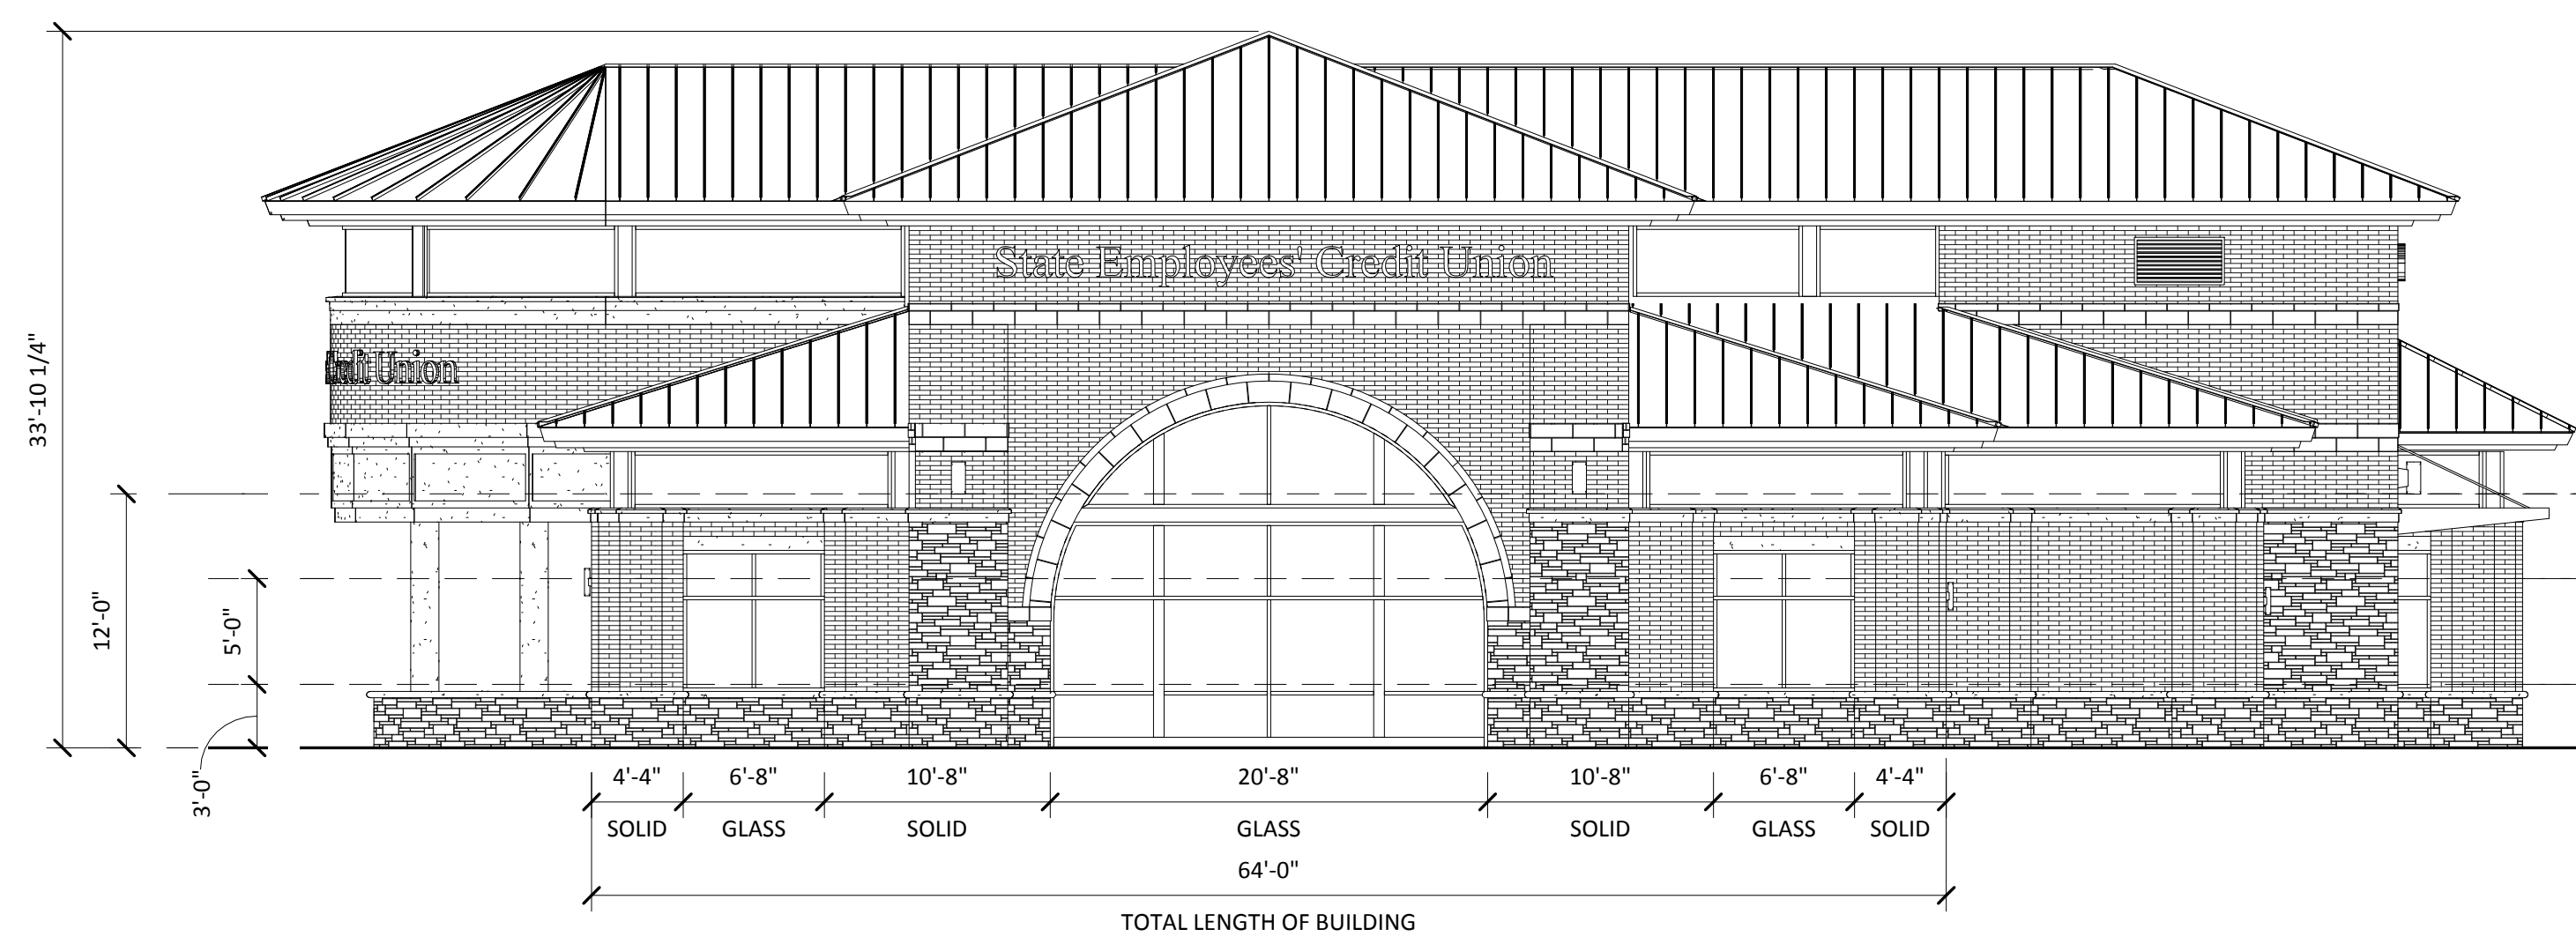

2 NORTH ELEVATION  
1/8" = 1'-0"

3 MARTIN LUTHER KING JR. BOULEVARD - ELEVATION (EAST)  
1/8" = 1'-0"

1 SOUTH ELEVATION  
1/8" = 1'-0"

4 WEST ELEVATION  
1/8" = 1'-0"

NO	REVISIONS	DATE	BY