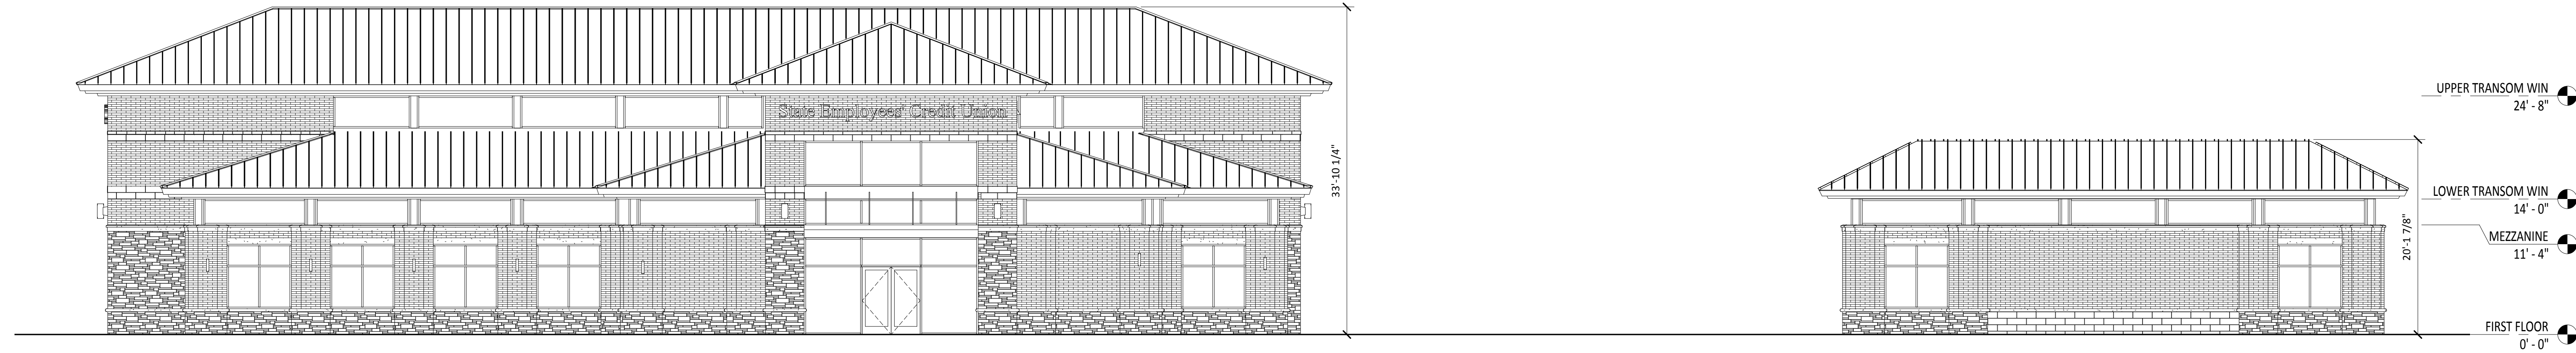

2 NORTH ELEVATION  
1/8" = 1'-0"

3 MARTIN LUTHER KING JR. BOULEVARD - ELEVATION (EAST)  
1/8" = 1'-0"

1 SOUTH ELEVATION  
1/8" = 1'-0"

4 WEST ELEVATION  
1/8" = 1'-0"

NO	REVISIONS	DATE	BY