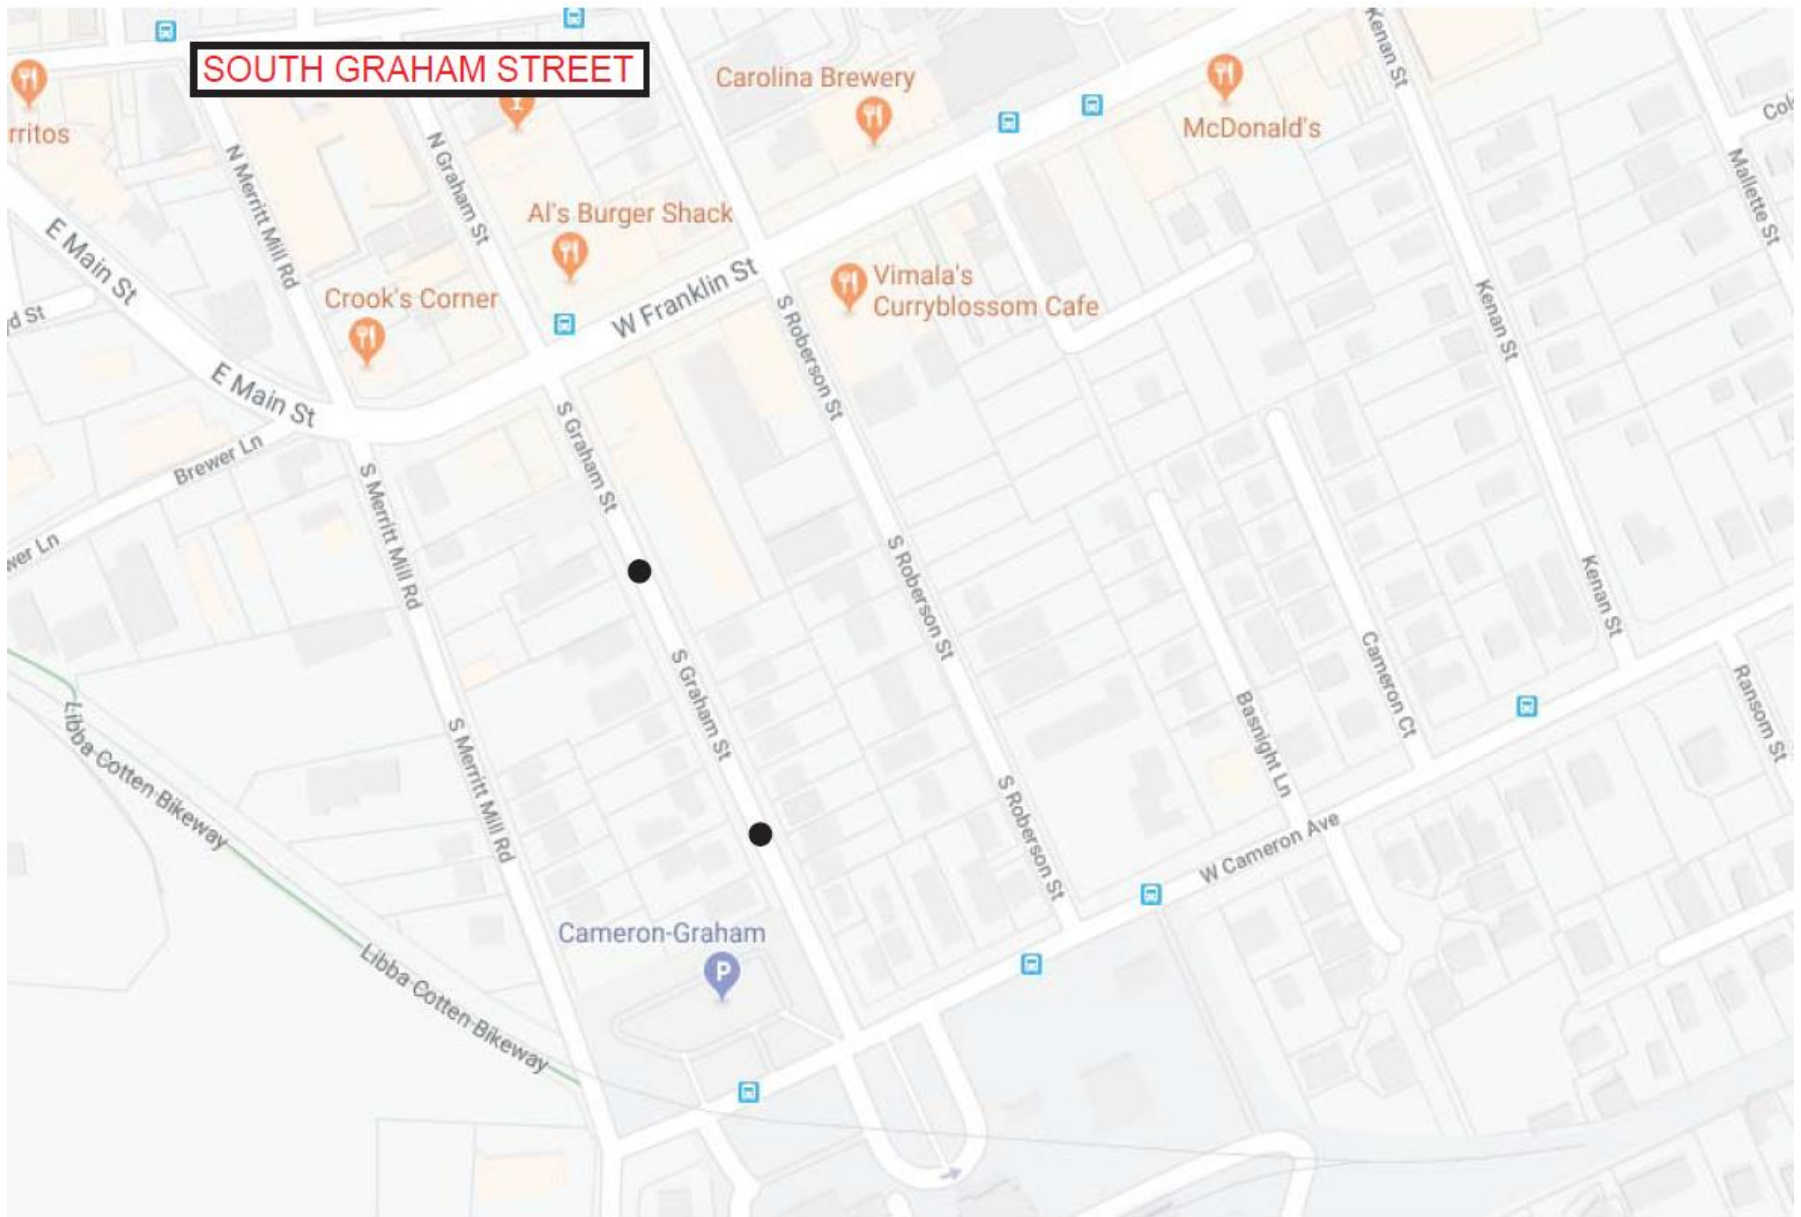

SOUTH GRAHAM STREET

MEADOWMONT LANE AREA MAP