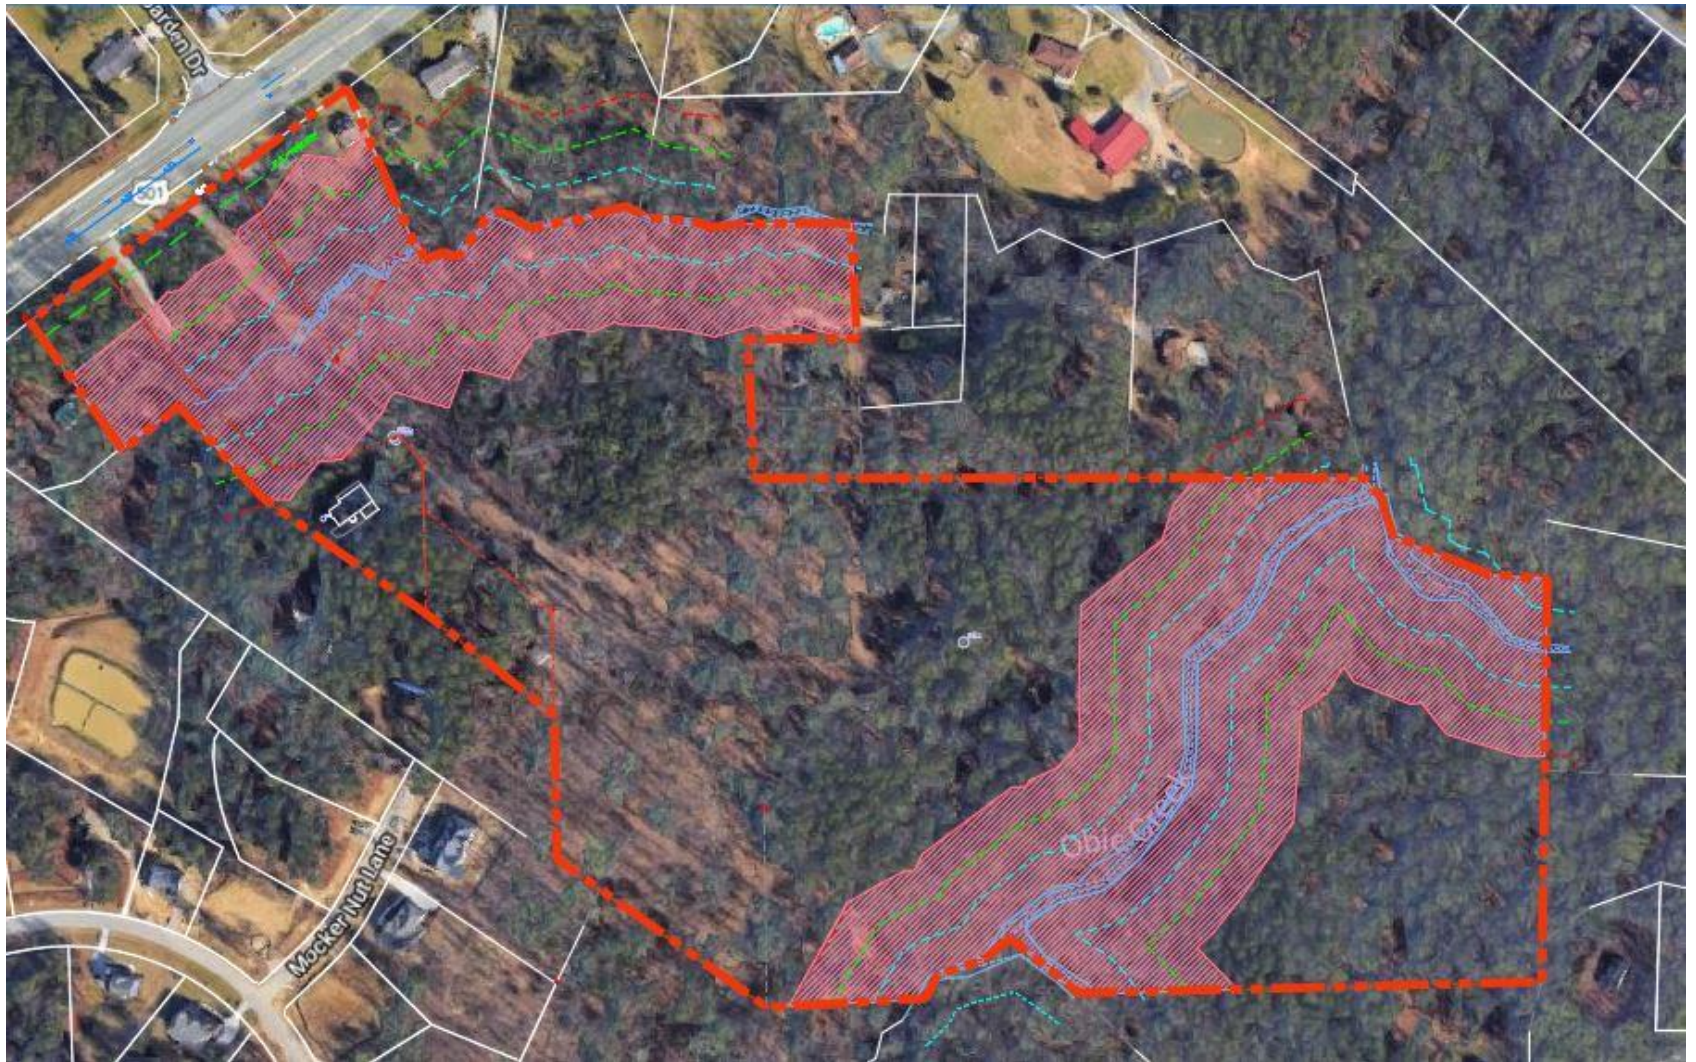

Obey Meadows Subdivision

**Presentation to the
Town of Chapel Hill Council
17 October 2018**

Obey Meadows Subdivision

Neighborhood Aerial Photo

Obey Meadows Subdivision

Existing Conditions

Obey Meadows Subdivision

Existing Conditions

Obey Meadows Subdivision

Existing View Looking South
On US 15 / 501

View Across US 15 501

Existing Conditions

Obey Meadows Subdivision

View Into Site At Electric
Corridor

Western Stream

Existing Conditions

Obey Meadows Subdivision

South Grove Development

Neighboring Development

Obey Meadows Subdivision

Conceptual Lot Layout

Obey Meadows Subdivision

Preliminary Septic Field Map