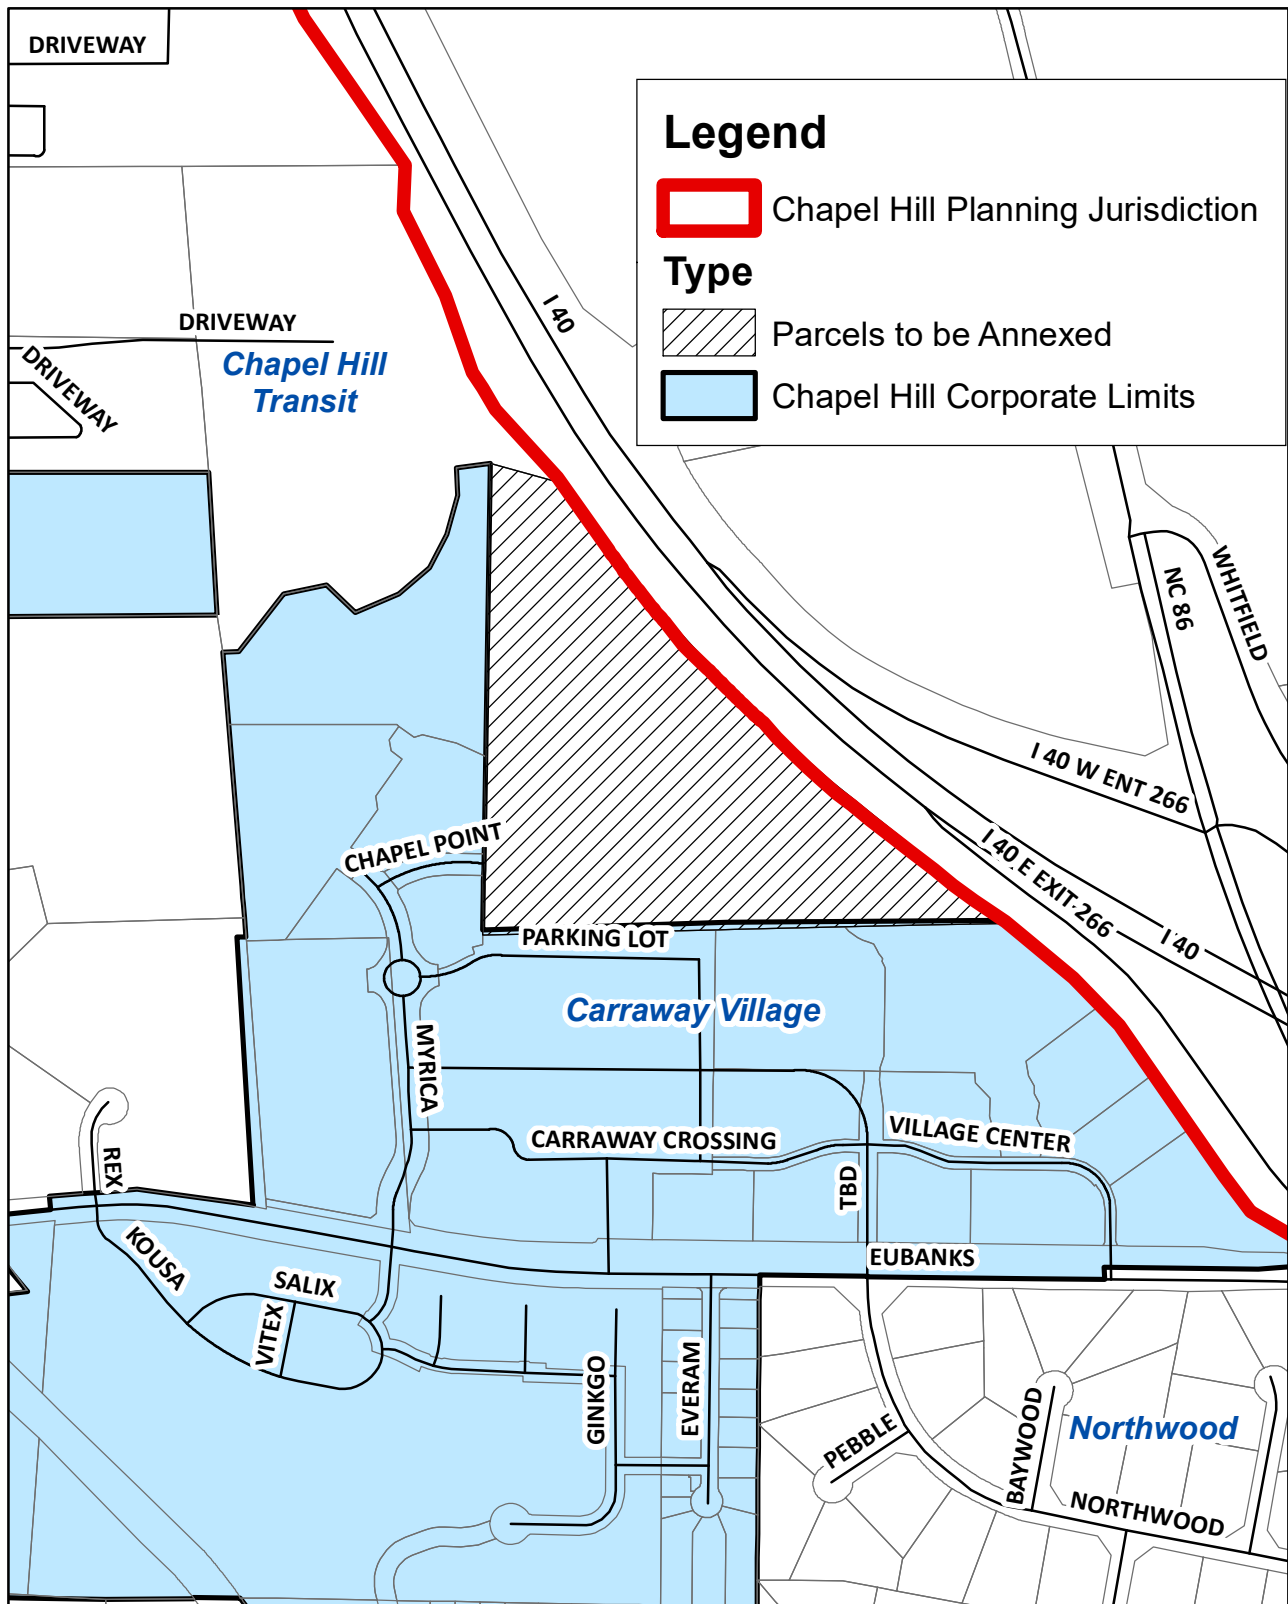

Proposed Annexation Map

2200 Eubanks Road

Orange Co. PIN(s):
9870997083

Map Created: 5-26-22
Planning Department