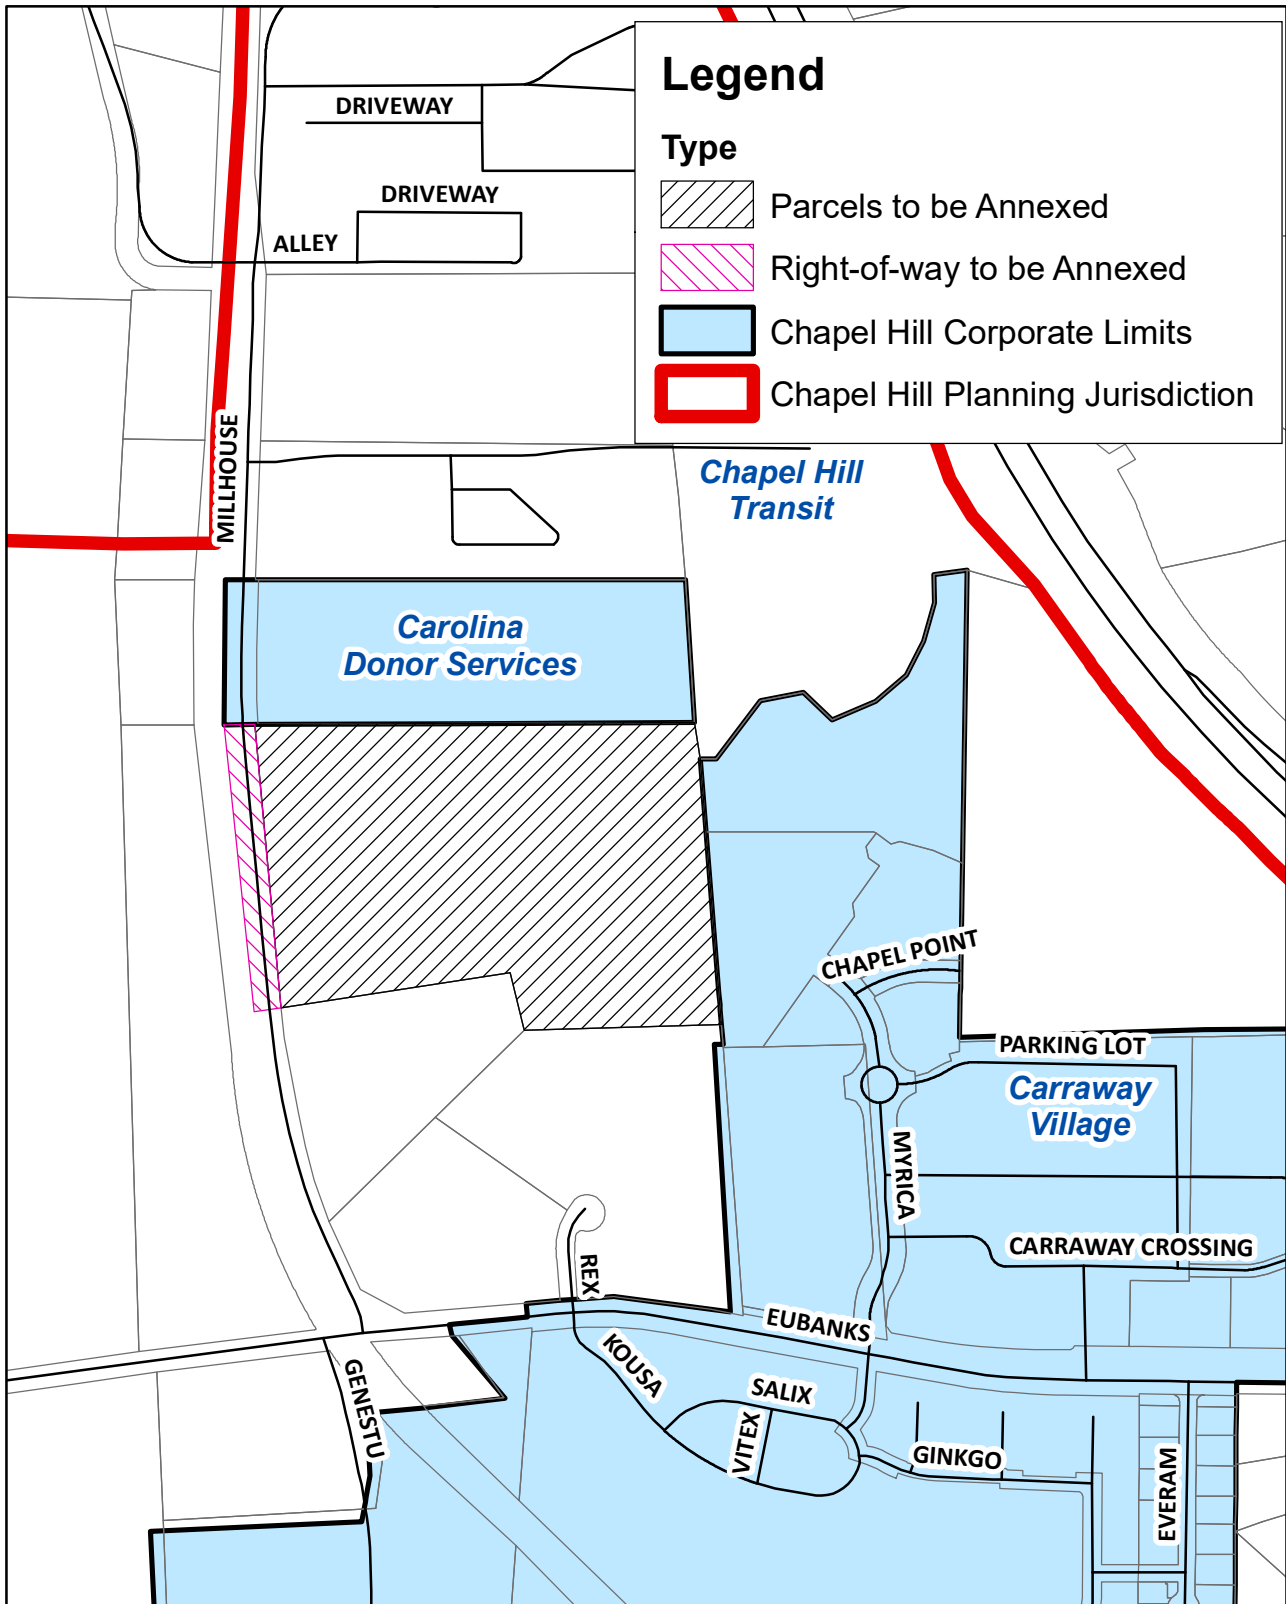

# Proposed Annexation Map

## 7300 Millhouse Road

Orange Co. PIN(s):  
9870892007

**Legend**

**Type**

-  Parcels to be Annexed
-  Right-of-way to be Annexed
-  Chapel Hill Corporate Limits
-  Chapel Hill Planning Jurisdiction

Map Created: 5-19-22  
Planning Department