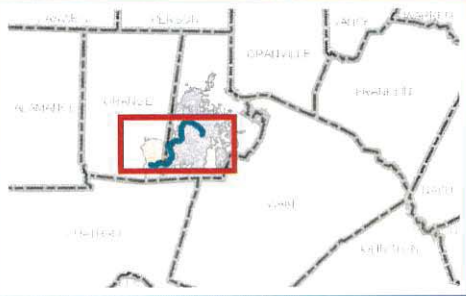

DURHAM-ORANGE LIGHT RAIL TRANSIT PROJECT

Durham and Orange Counties, North Carolina

Sources: ESRI, CGIA, NCDOT, and HDR

- D-O LRT Stations
- Proposed D-O LRT Station
- ✱ Rail Operations and Maintenance Facility
- D-O LRT Aerial Sections
- D-O LRT At-Grade Sections
- Railroad
- NCCR Corridor
- Chapel Hill
- Durham
- County Boundary