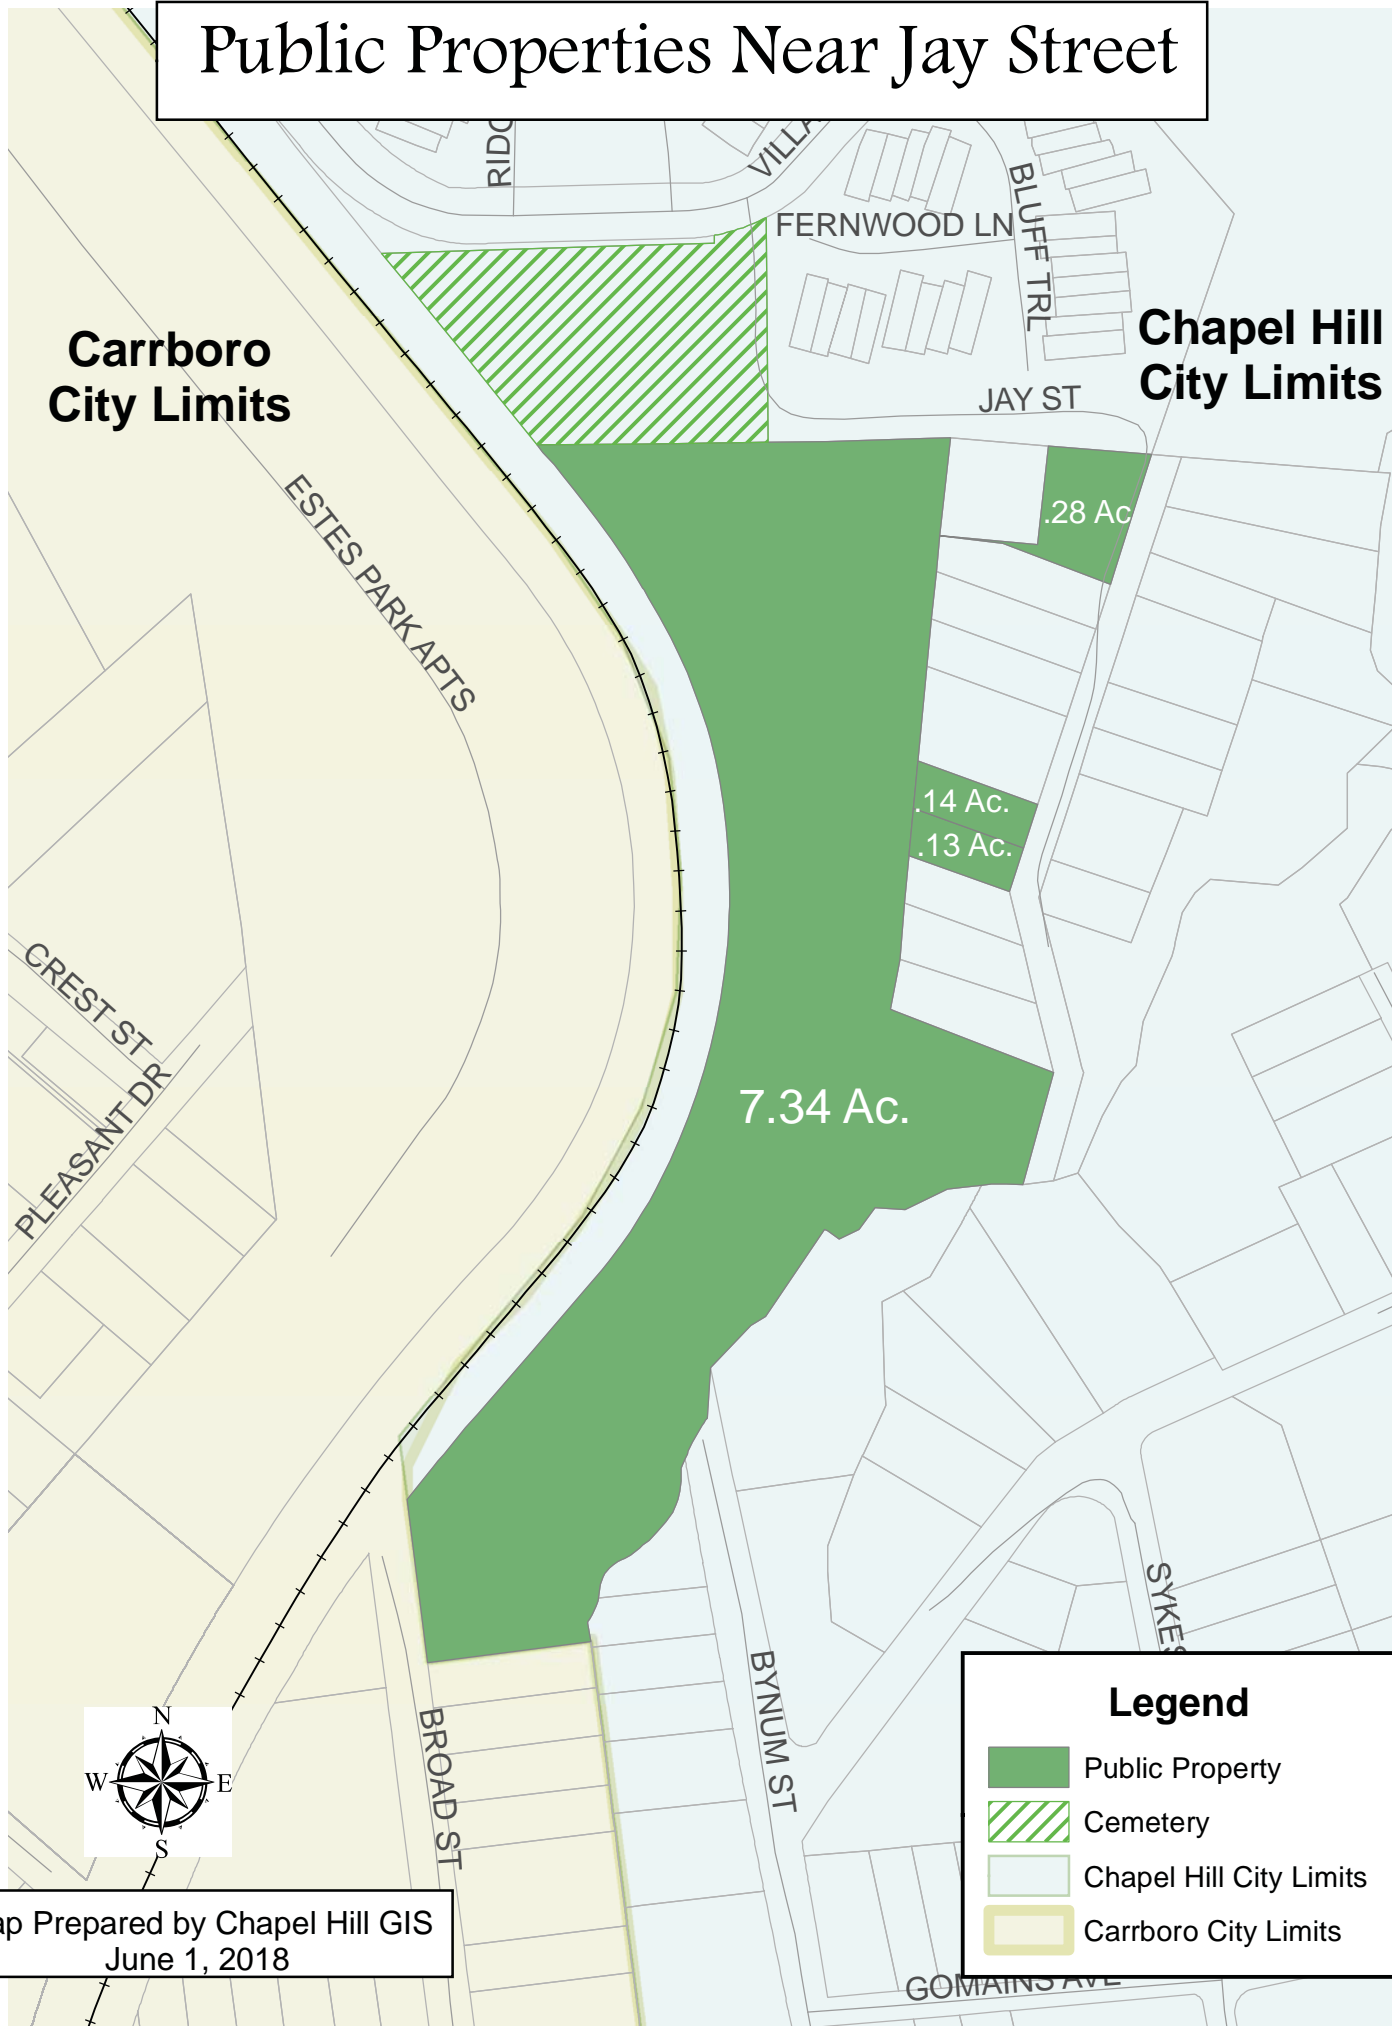

Public Properties Near Jay Street

Map Prepared by Chapel Hill GIS
June 1, 2018

Legend

- Public Property
- Cemetery
- Chapel Hill City Limits
- Carrboro City Limits