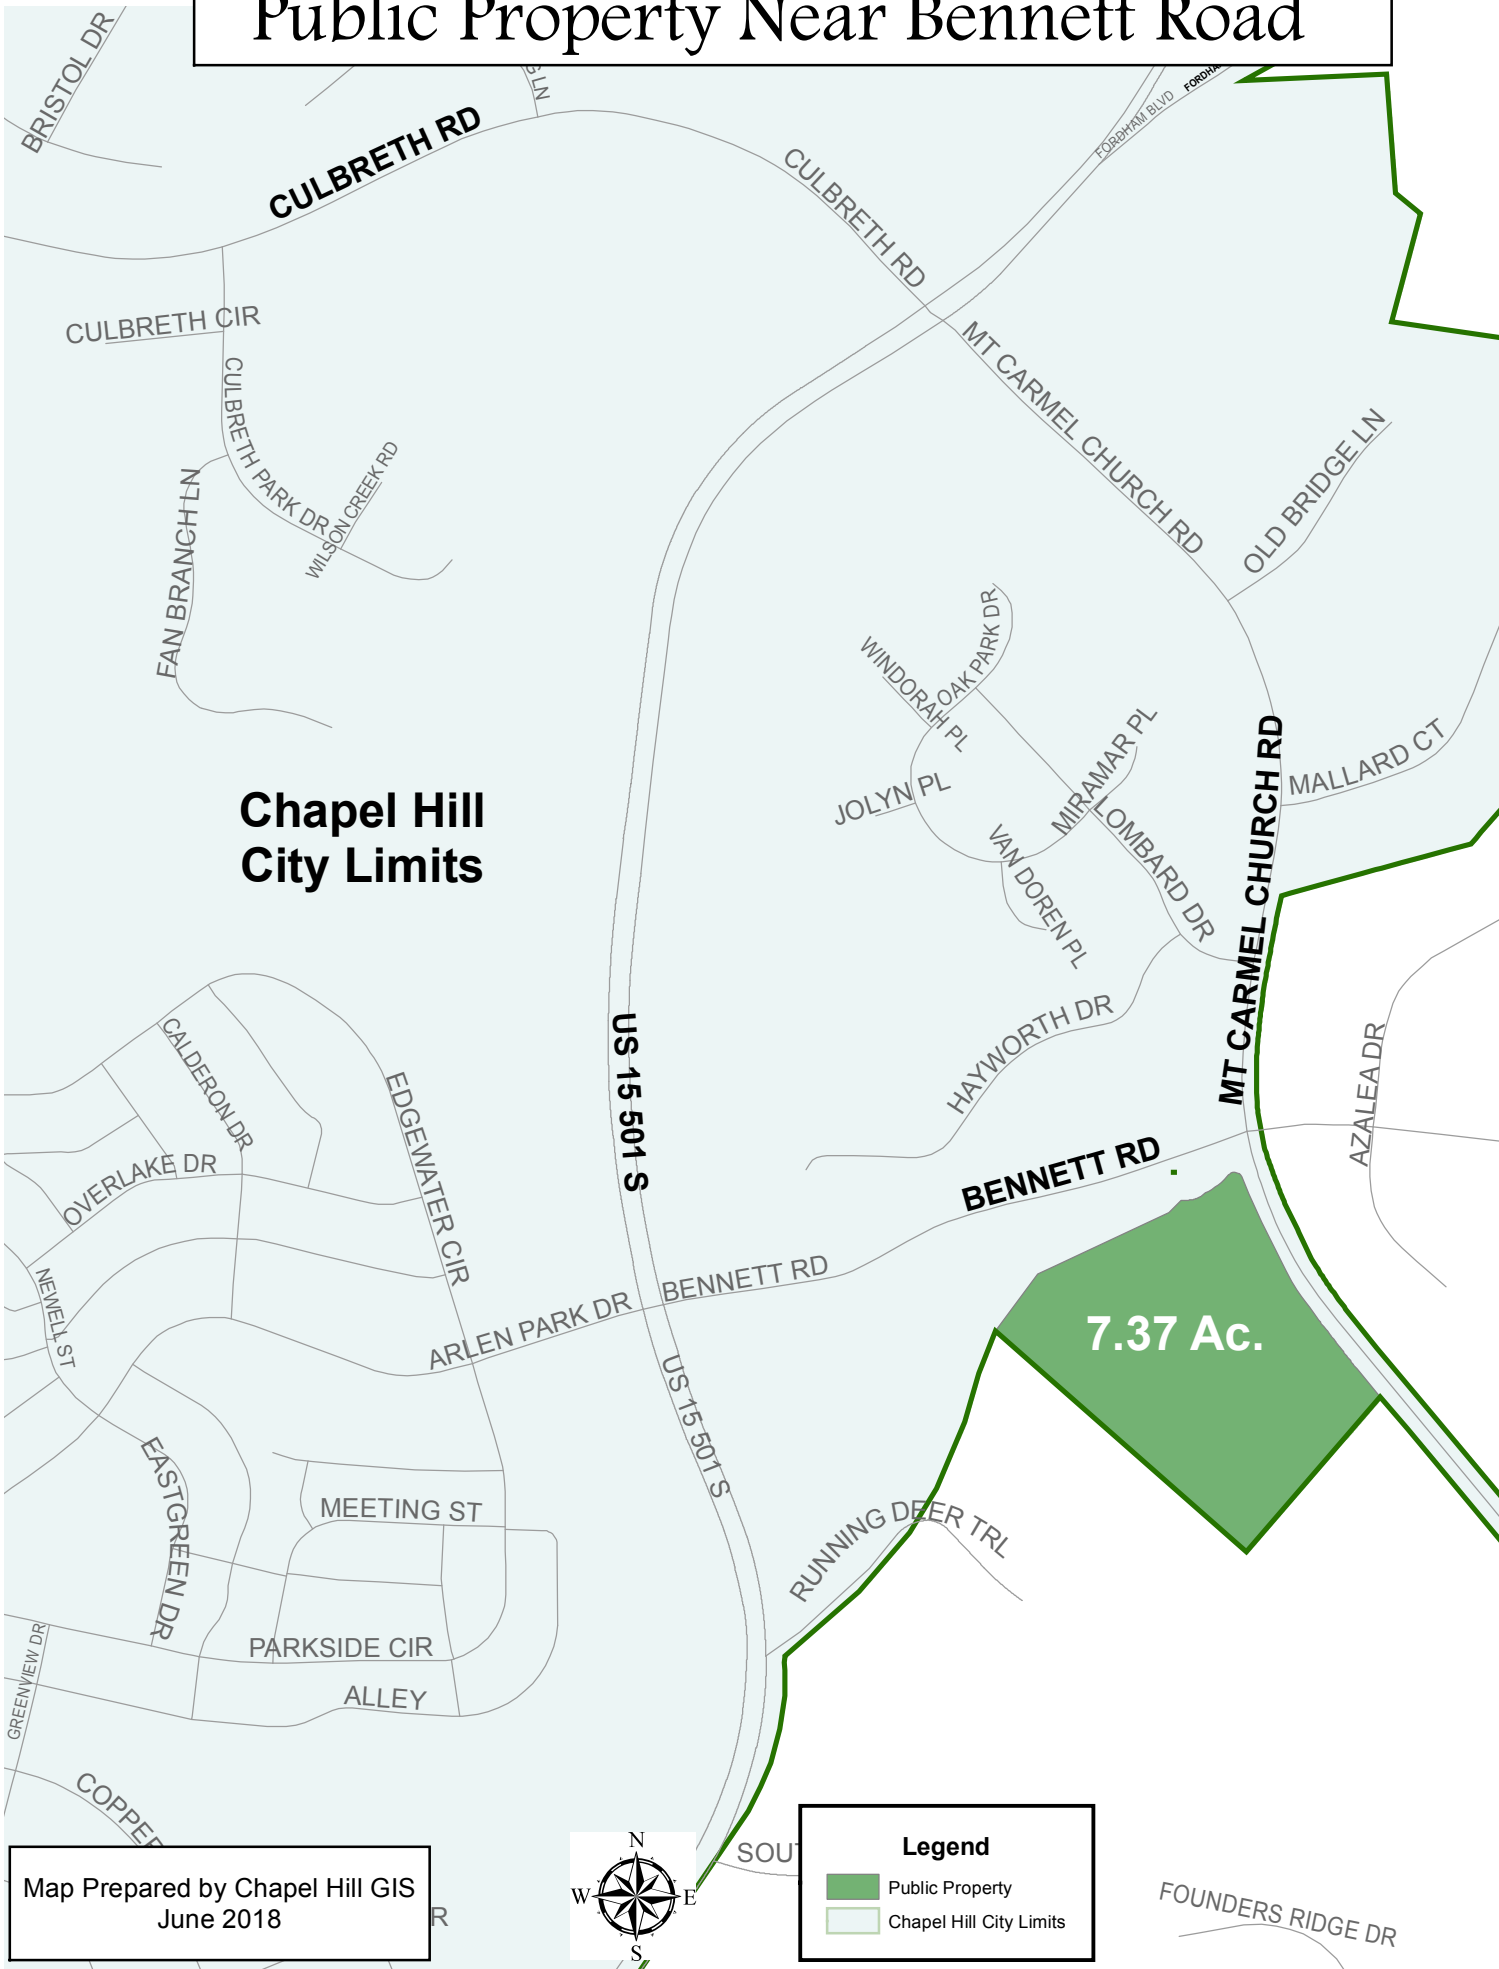

Public Properties Near Jay Street

Map Prepared by Chapel Hill GIS
June 1, 2018

Legend

- Public Property
- Cemetery
- Chapel Hill City Limits
- Carrboro City Limits

Public Property Near Bennett Road

**Chapel Hill
City Limits**

7.37 Ac.

Map Prepared by Chapel Hill GIS
June 2018

Legend

- Public Property
- Chapel Hill City Limits

FOUNDERS RIDGE DR

Public Property Near Dogwood Acres Dr

Chapel Hill City Limits

Map Prepared by Chapel Hill GIS
June 2018

Legend

- Site Identified as Possible Affordable Housing
- Southern Community Park
- Chapel Hill City Limits