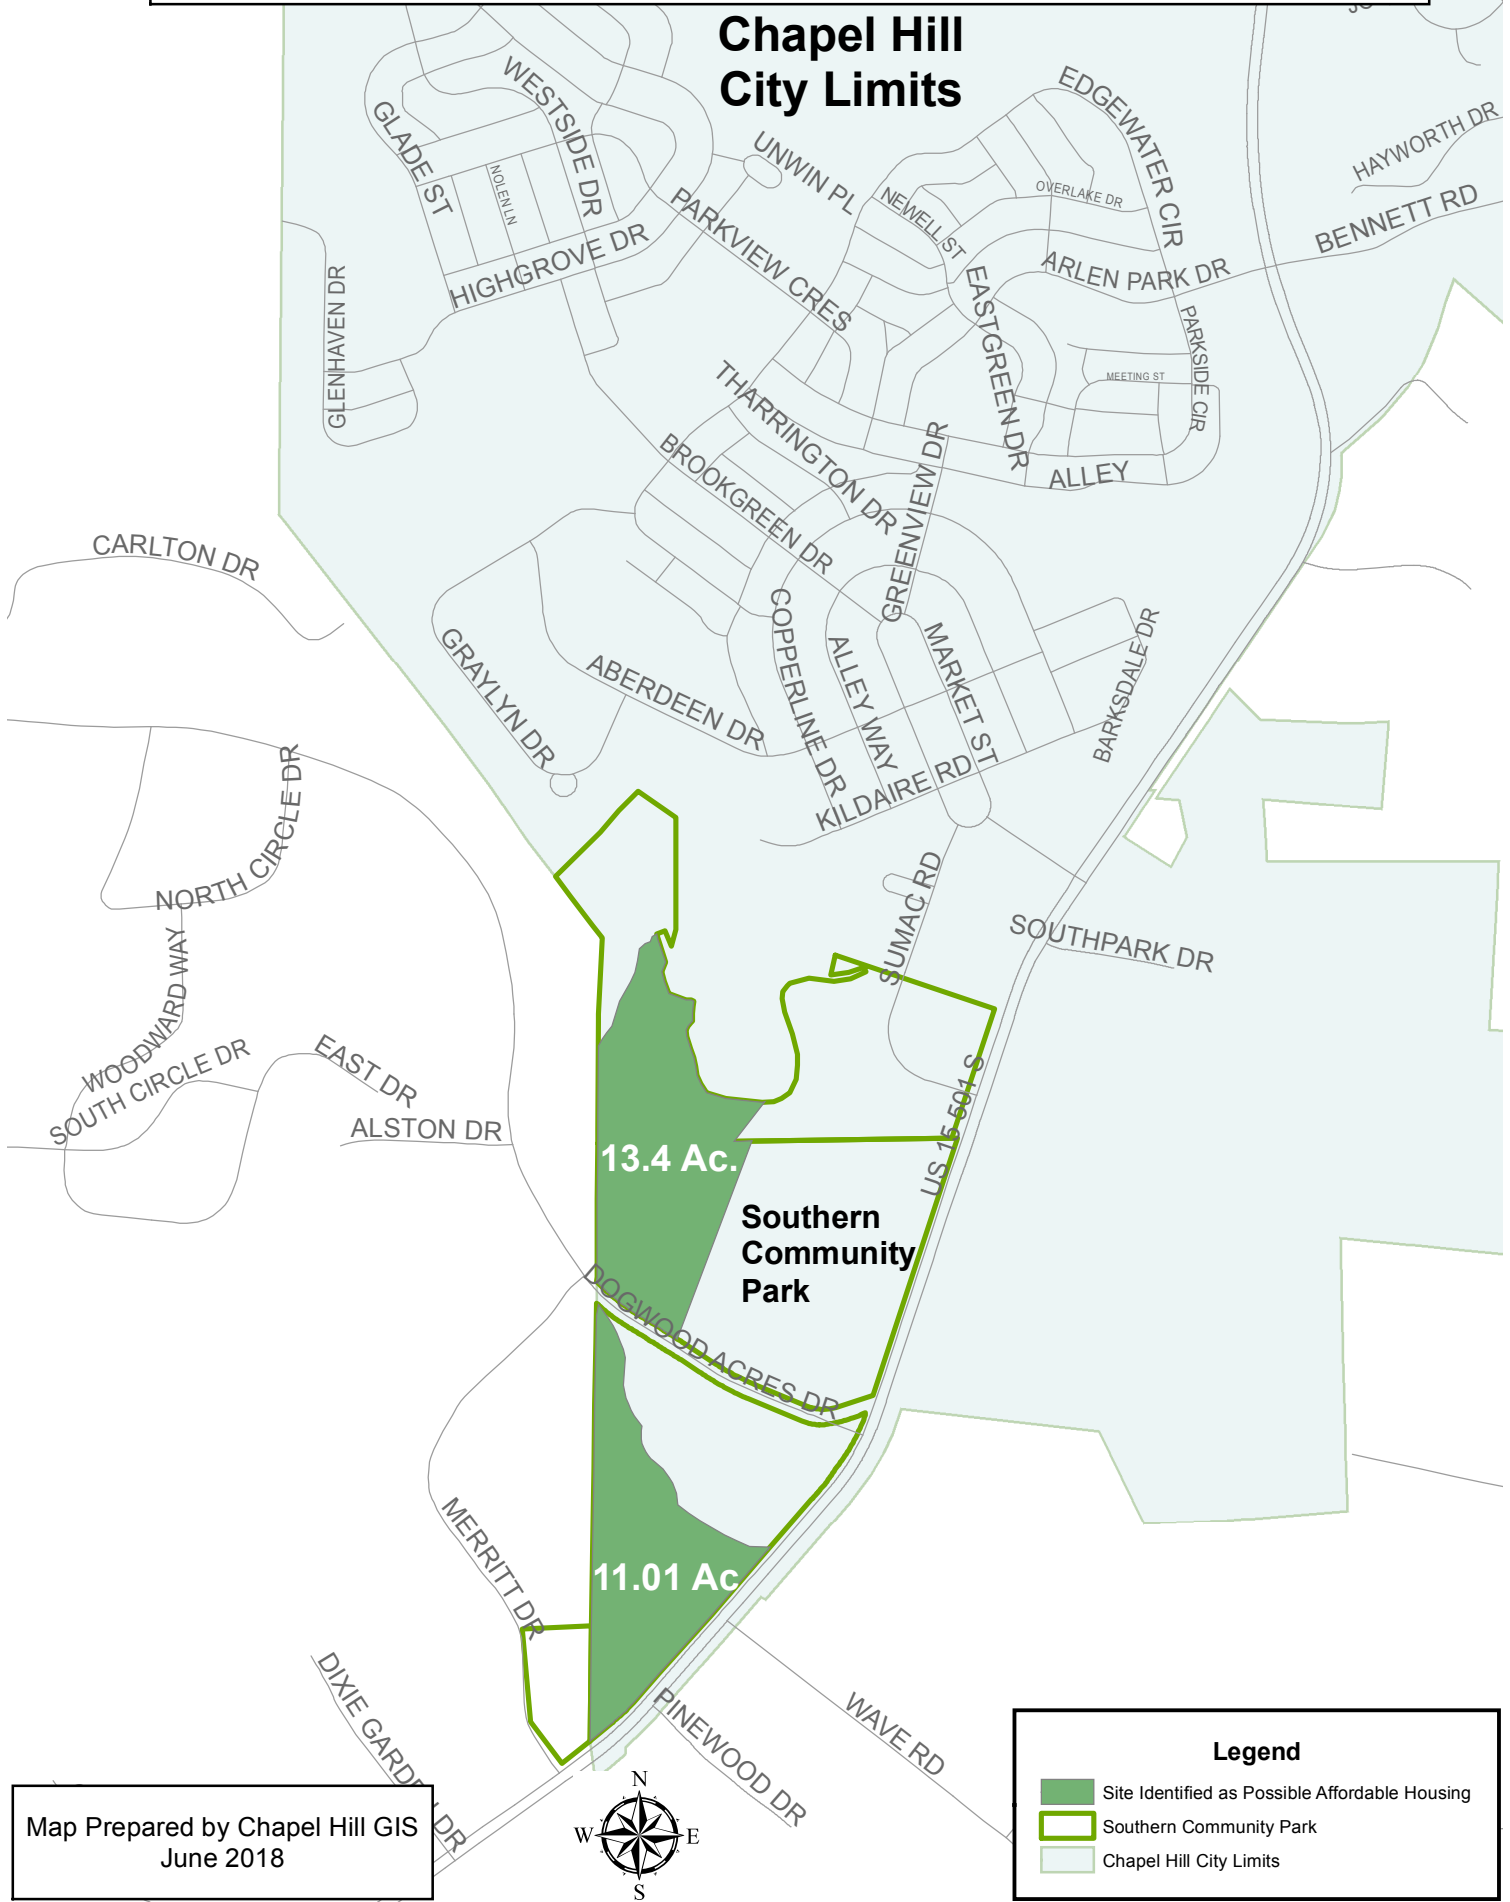

Public Properties Near Jay Street

Map Prepared by Chapel Hill GIS
June 1, 2018

Legend

- Public Property
- Cemetery
- Chapel Hill City Limits
- Carrboro City Limits

Public Property Near Bennett Road

**Chapel Hill
City Limits**

7.37 Ac.

Map Prepared by Chapel Hill GIS
June 2018

Legend

- Public Property
- Chapel Hill City Limits

FOUNDERS RIDGE DR

Public Property Near Dogwood Acres Dr

Chapel Hill City Limits

Map Prepared by Chapel Hill GIS
June 2018

Legend

- Site Identified as Possible Affordable Housing
- Southern Community Park
- Chapel Hill City Limits