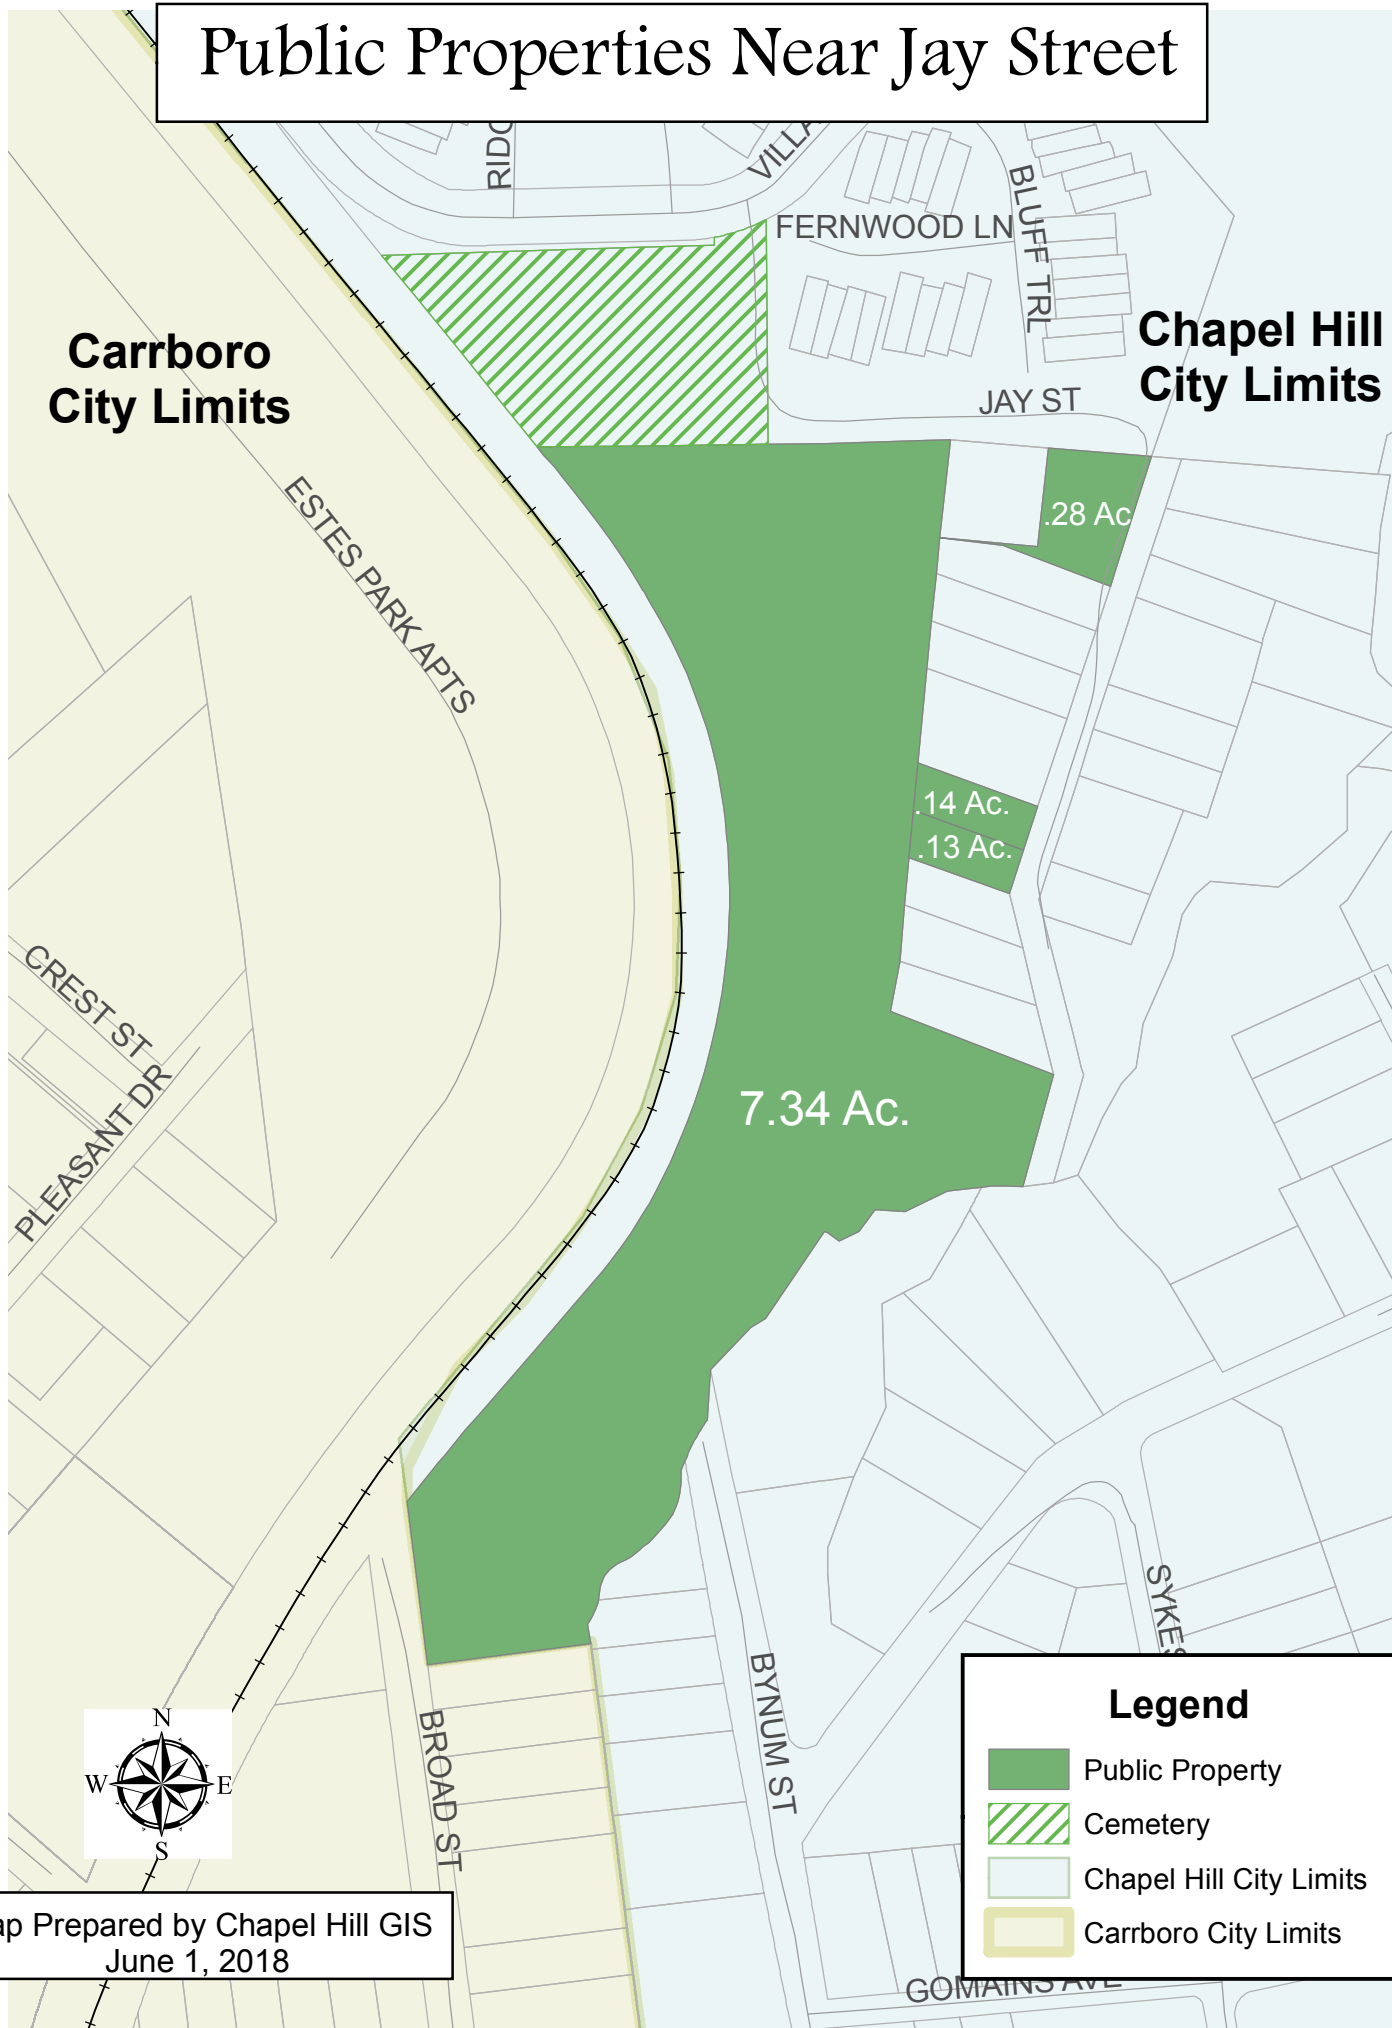

Public Properties Near Jay Street

Map Prepared by Chapel Hill GIS
June 1, 2018

Legend

- Public Property
- Cemetery
- Chapel Hill City Limits
- Carrboro City Limits

Public Property Near Bennett Road

**Chapel Hill
City Limits**

7.37 Ac.

Map Prepared by Chapel Hill GIS
June 2018

Legend

- Public Property
- Chapel Hill City Limits

FOUNDERS RIDGE DR

Public Property Near Dogwood Acres Dr

Chapel Hill City Limits

Map Prepared by Chapel Hill GIS
June 2018

Legend

- Site Identified as Possible Affordable Housing
- Southern Community Park
- Chapel Hill City Limits