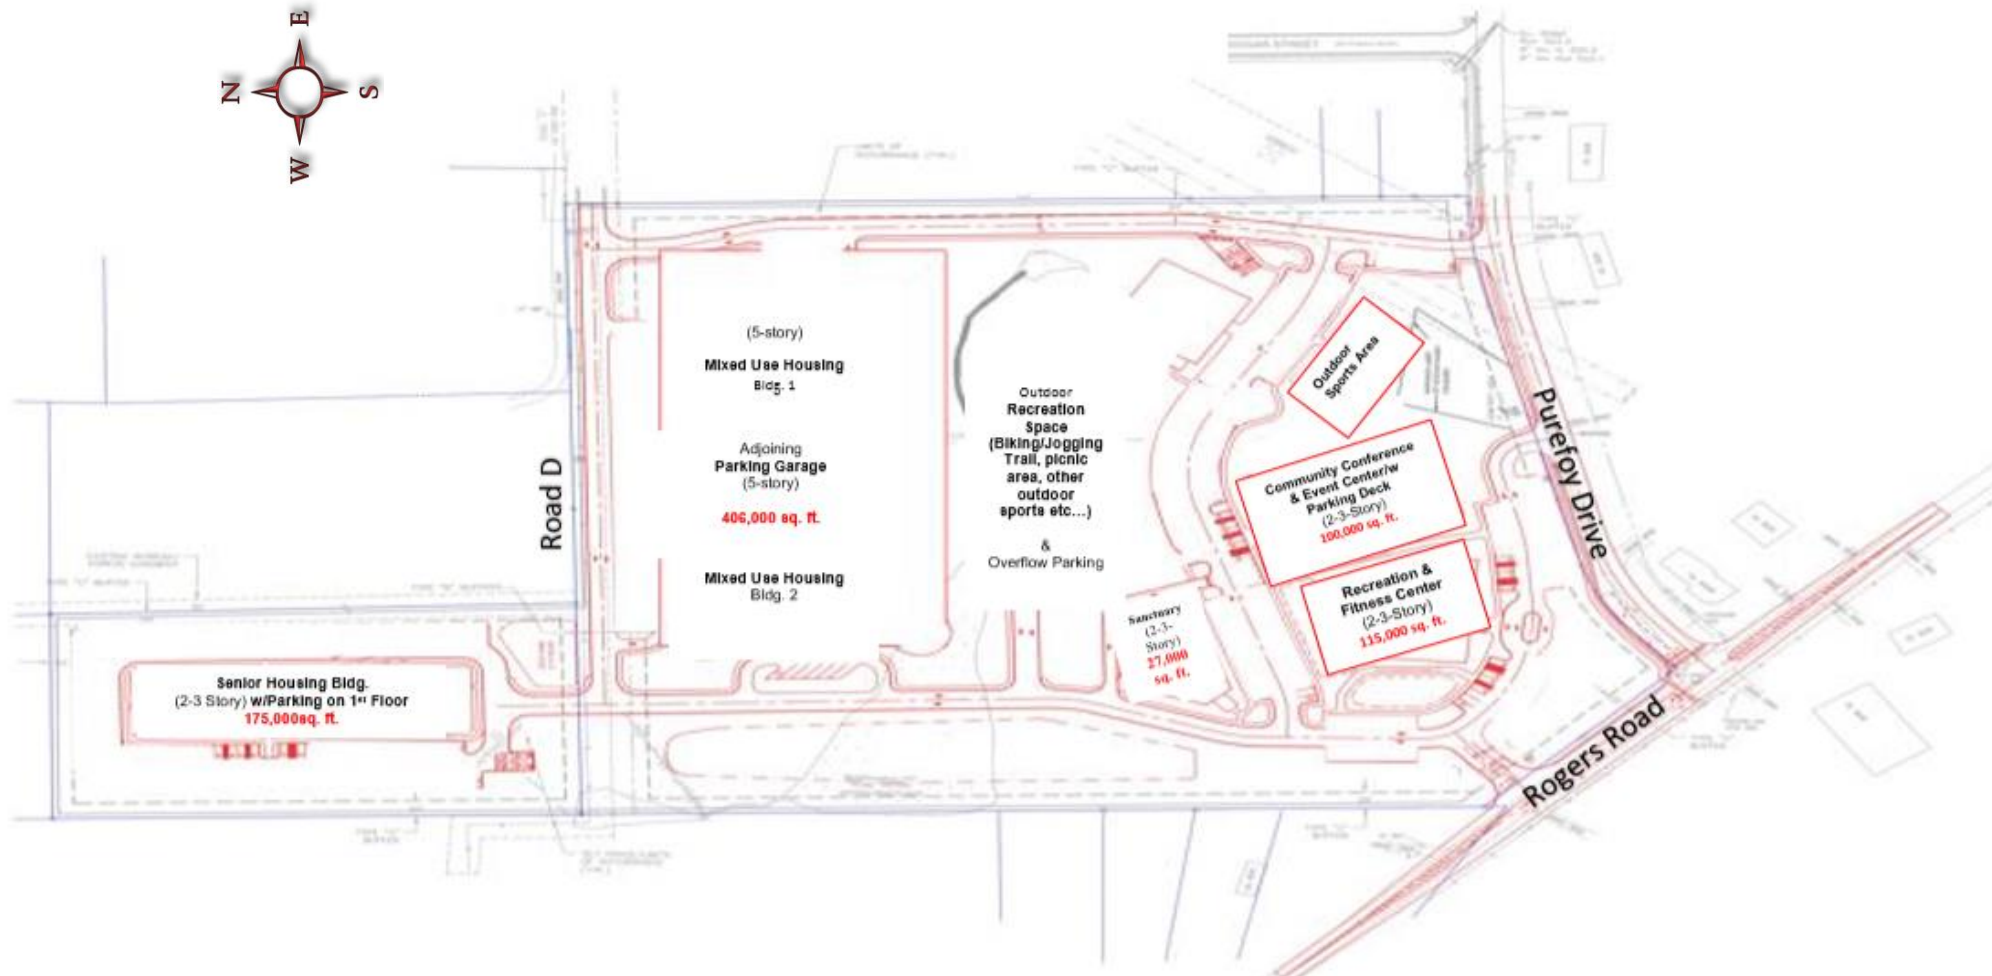

The background features a large, light gray diamond shape with a white outline, centered on a white background. In the four corners, there are overlapping geometric shapes in yellow and blue. The top-left and bottom-right corners have yellow shapes, while the top-right and bottom-left corners have blue shapes. The shapes are layered and semi-transparent, creating a modern, abstract design.

# **ST. PAUL VILLAGE PROJECT**

2021 Plan Re-Imagined Plan

**April 26, 2021**

# St Paul Village Project

Reimagined 2021

Note: Draft not drawn to scale: For illustrative purposes only relative to SUP