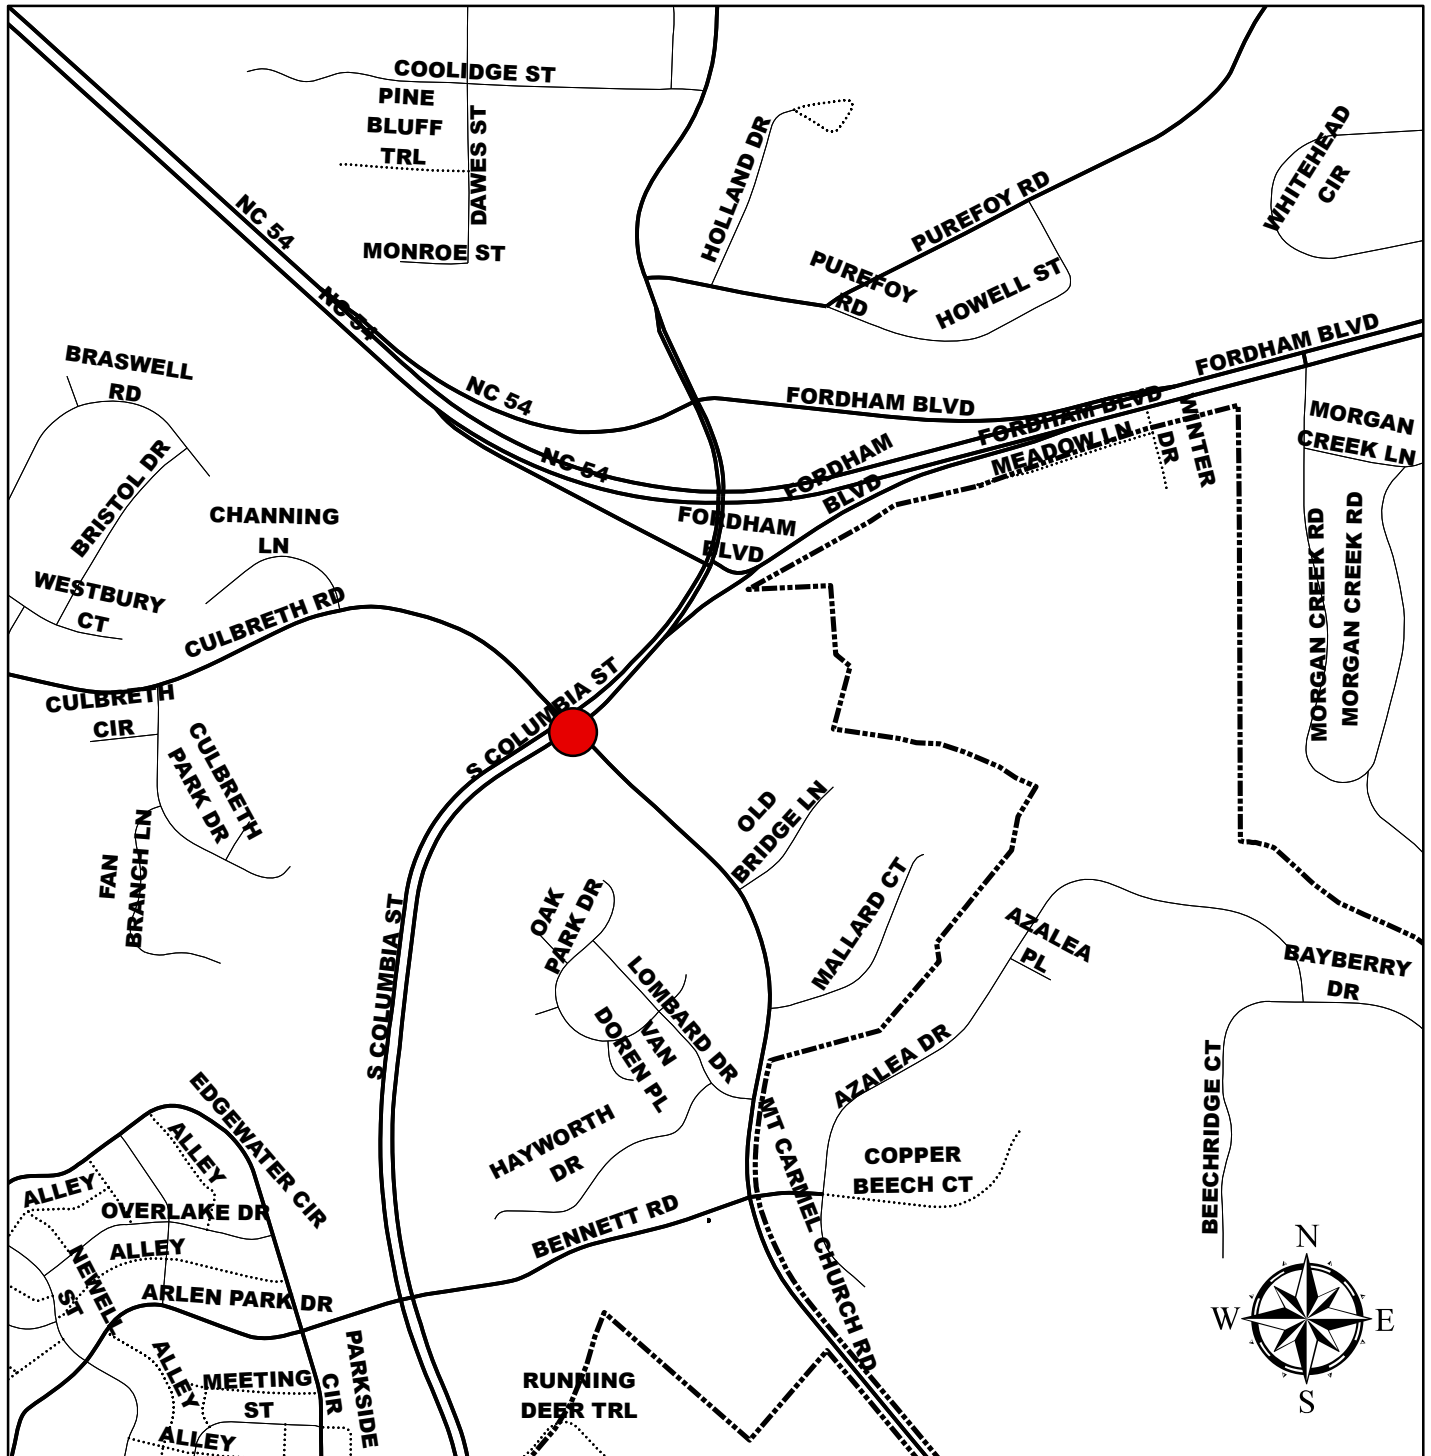

No Right Turn on Red Location

US 15-501/Culbreth/Mt. Carmel Church Rd

 No Right Turn on Red Location

 Chapel Hill Corporate Limits

Street Classifications

-  Interstate
-  US HWY
-  NC HWY

-  Arterial
-  Collector
-  Local
-  Alley
-  Private