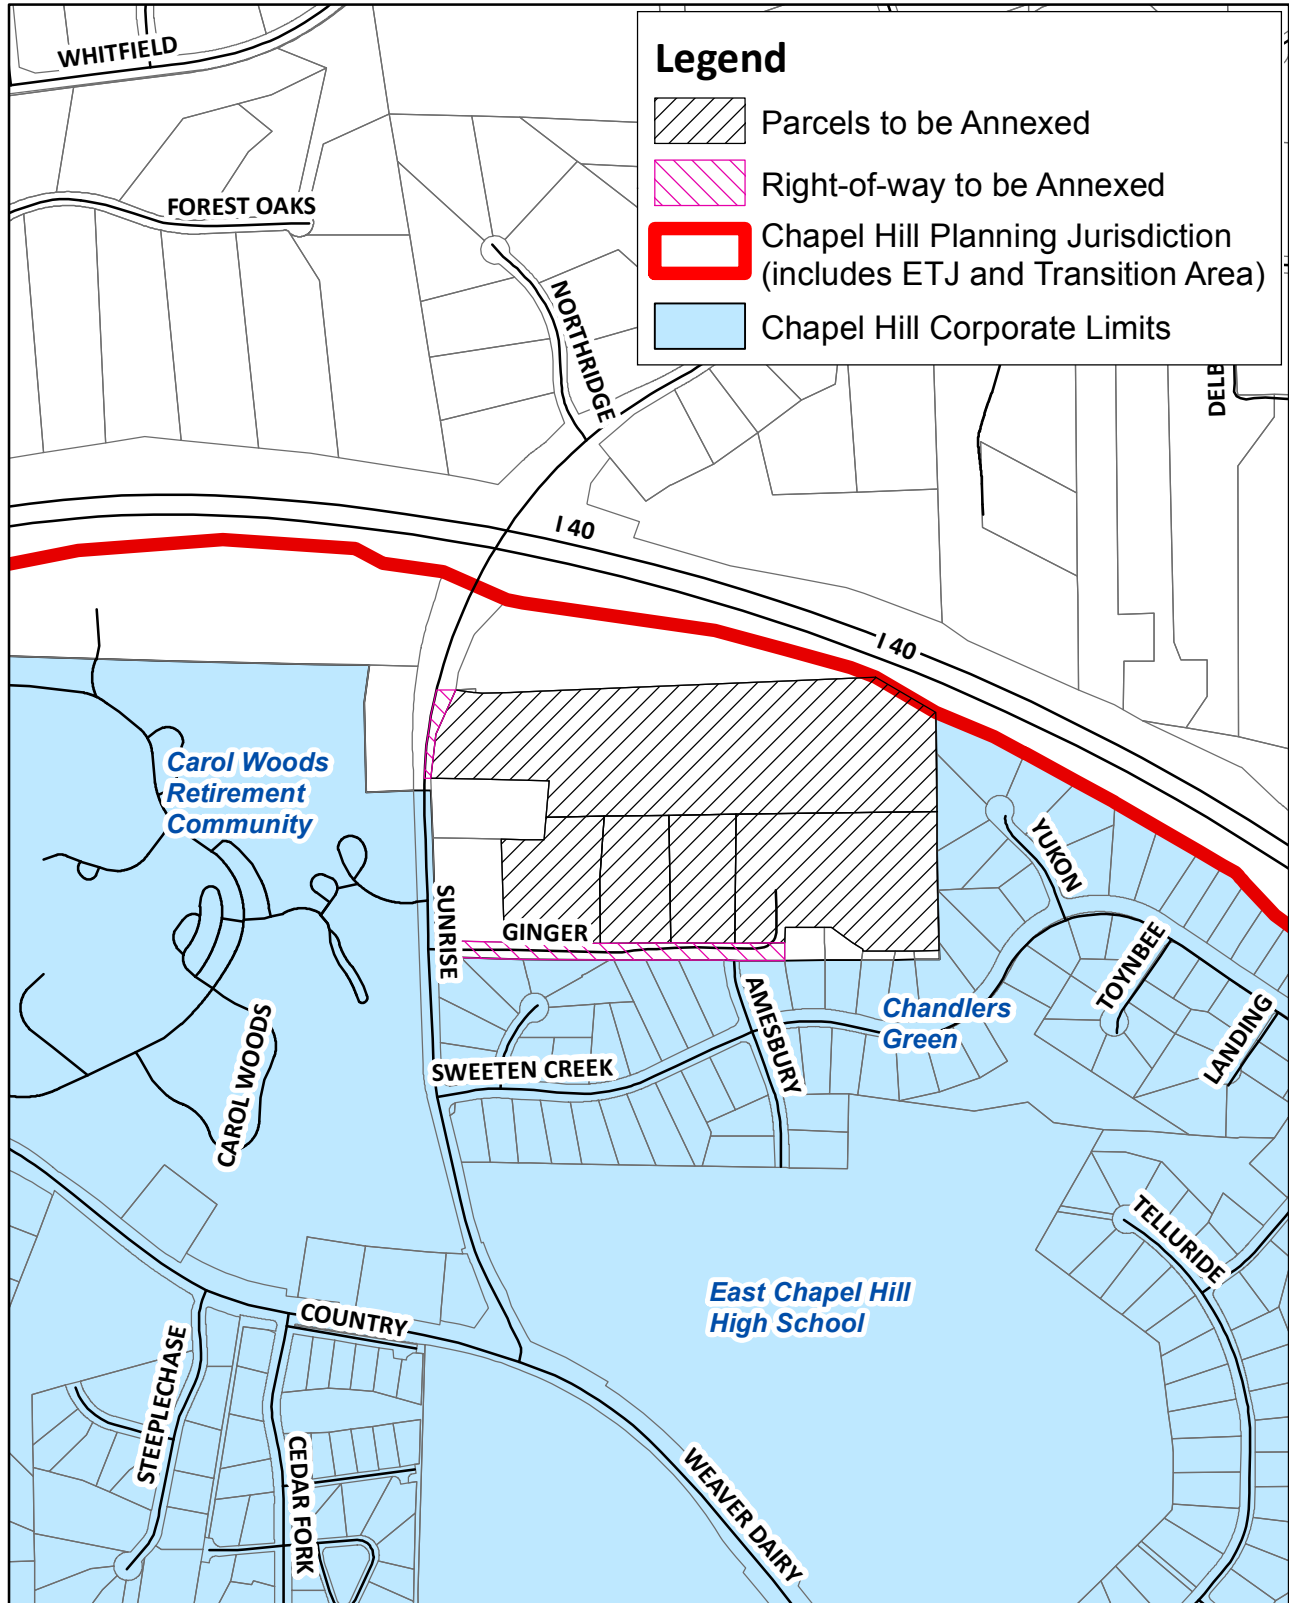

Voluntary Annexation Petition Map Sunrise Rd and Ginger Rd

Orange Co. PIN(s):
9890-06-0413, 9890-06-3350, 9890-06-6312,
9890-06-5926, 9890-16-0437

Map Created: 10-11-2019
Planning Department