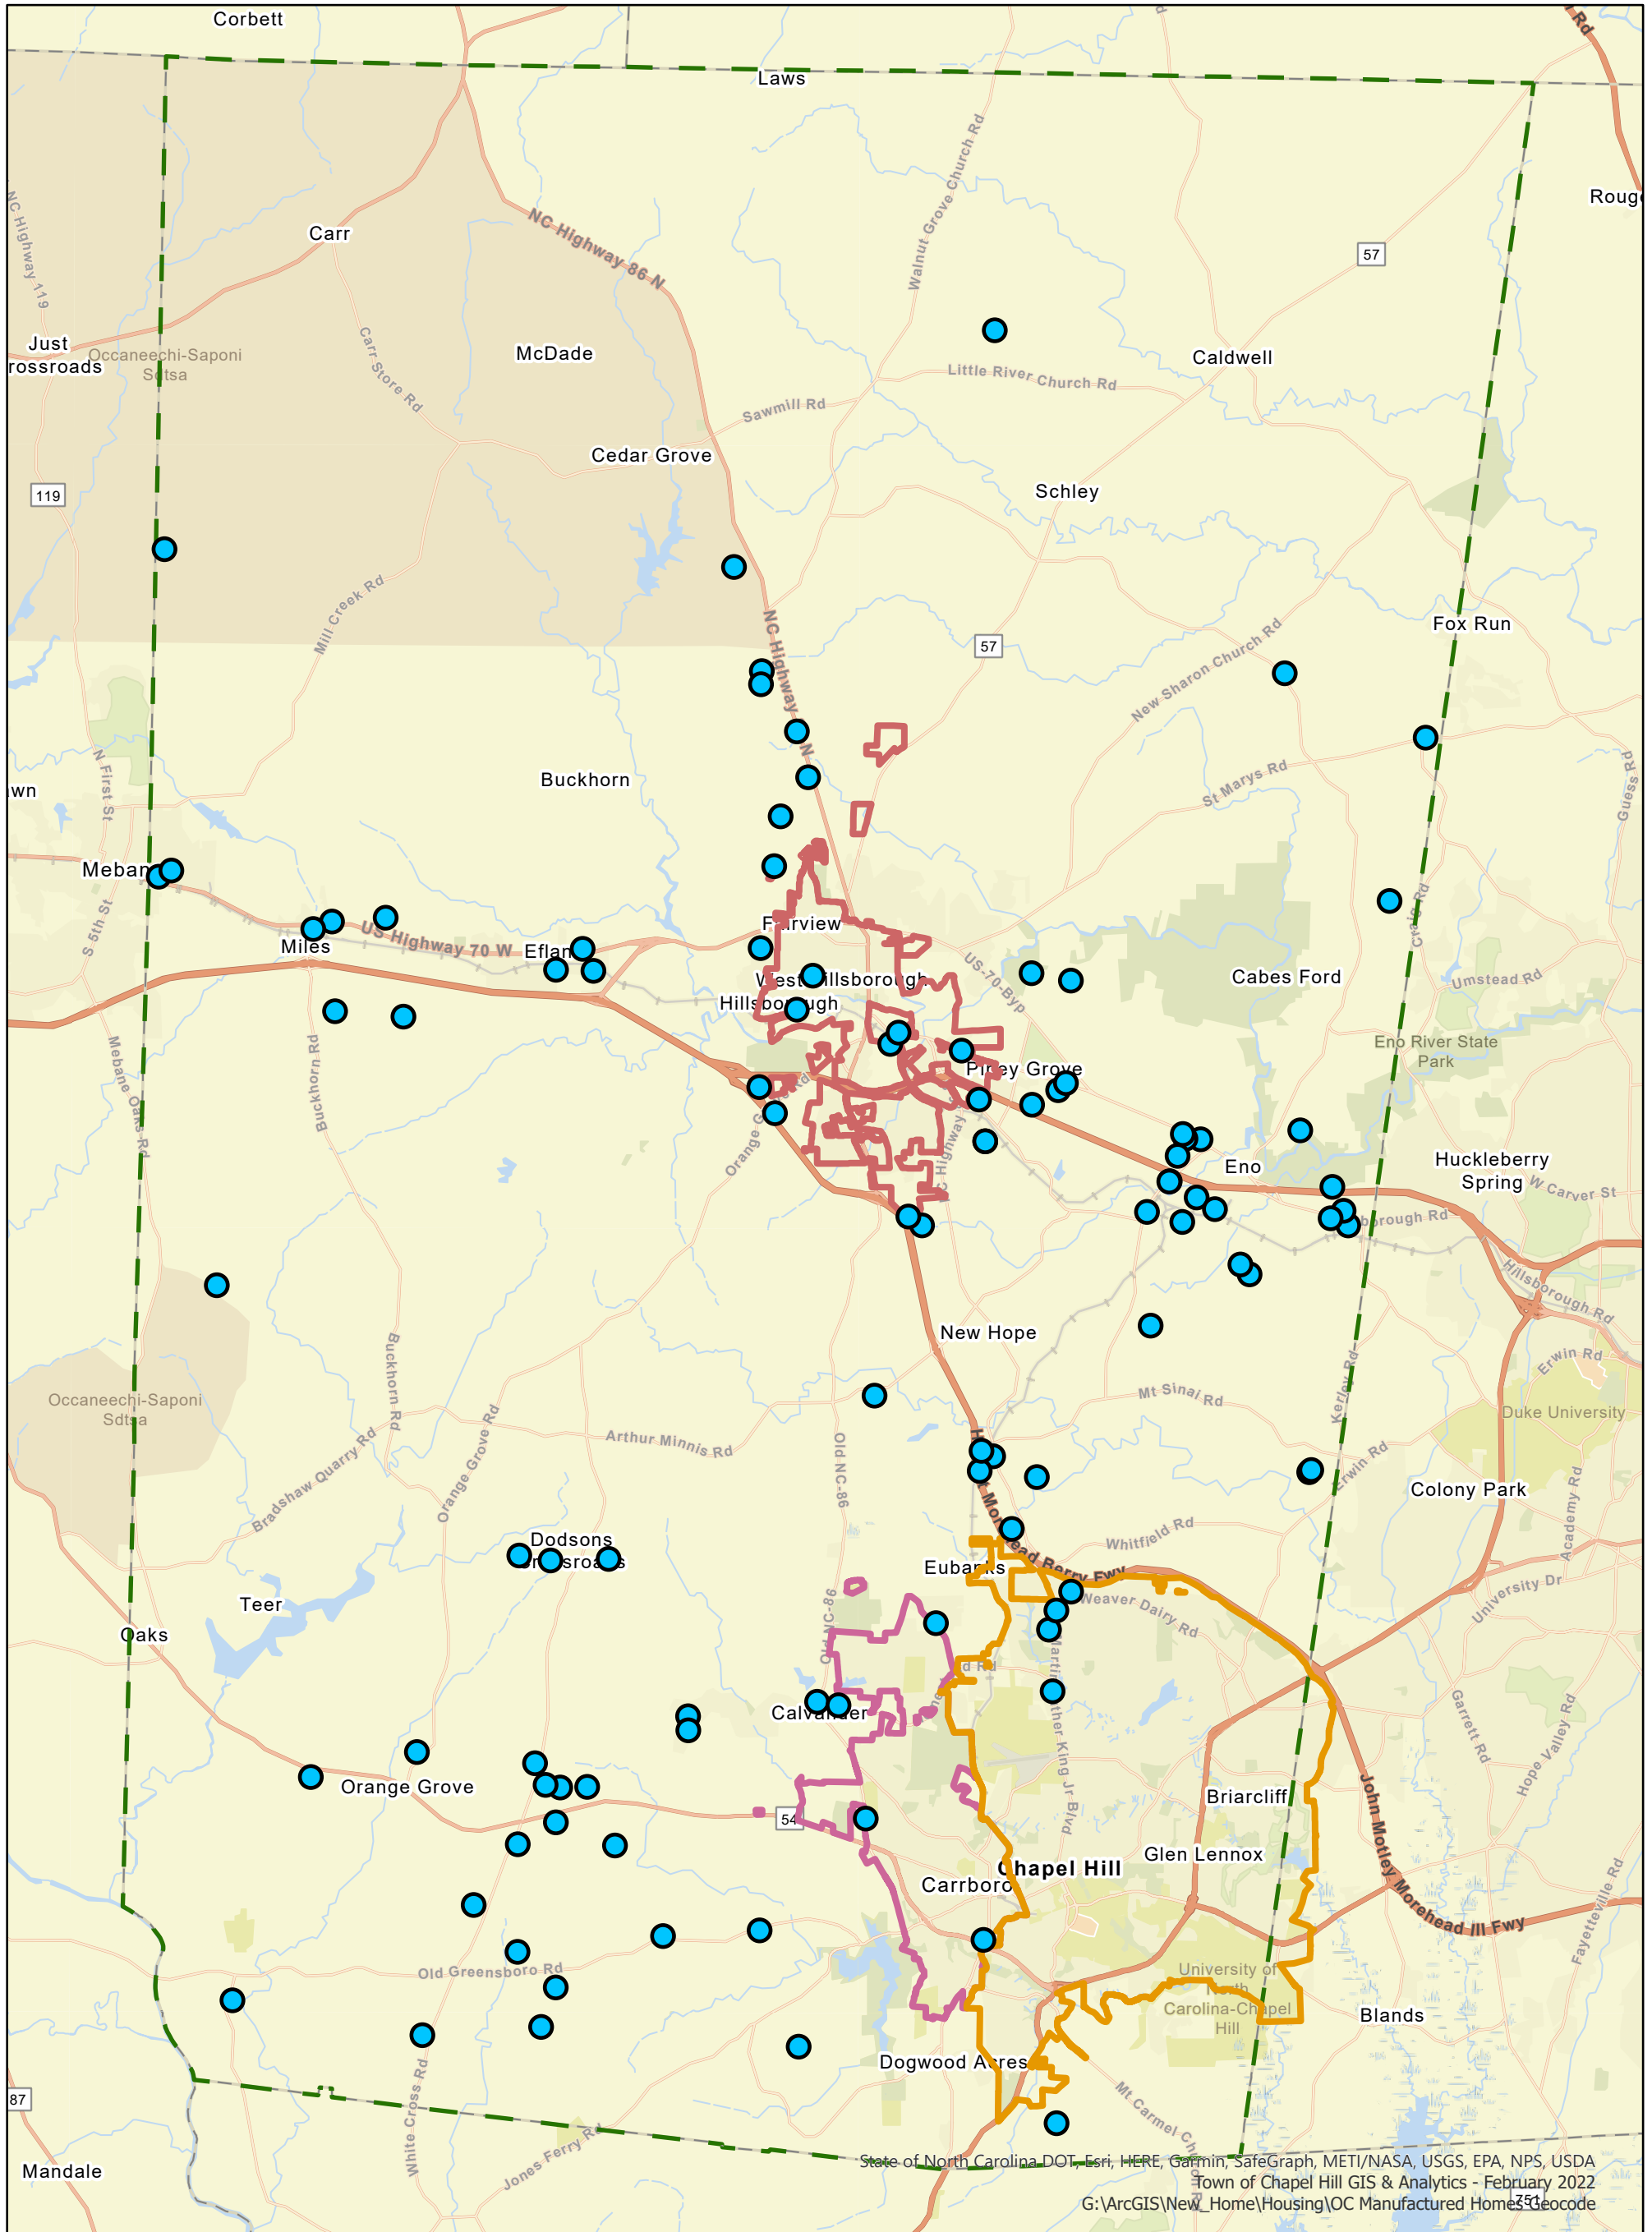

# Manufactured Home Communities in Orange County, NC

## Legend

- Manufactured Home Communities (100 communities, 2,017 units total)
- Orange County Boundary
- Chapel Hill Corporate Limits
- Carrboro Corporate Limits
- Hillsborough Town Limits