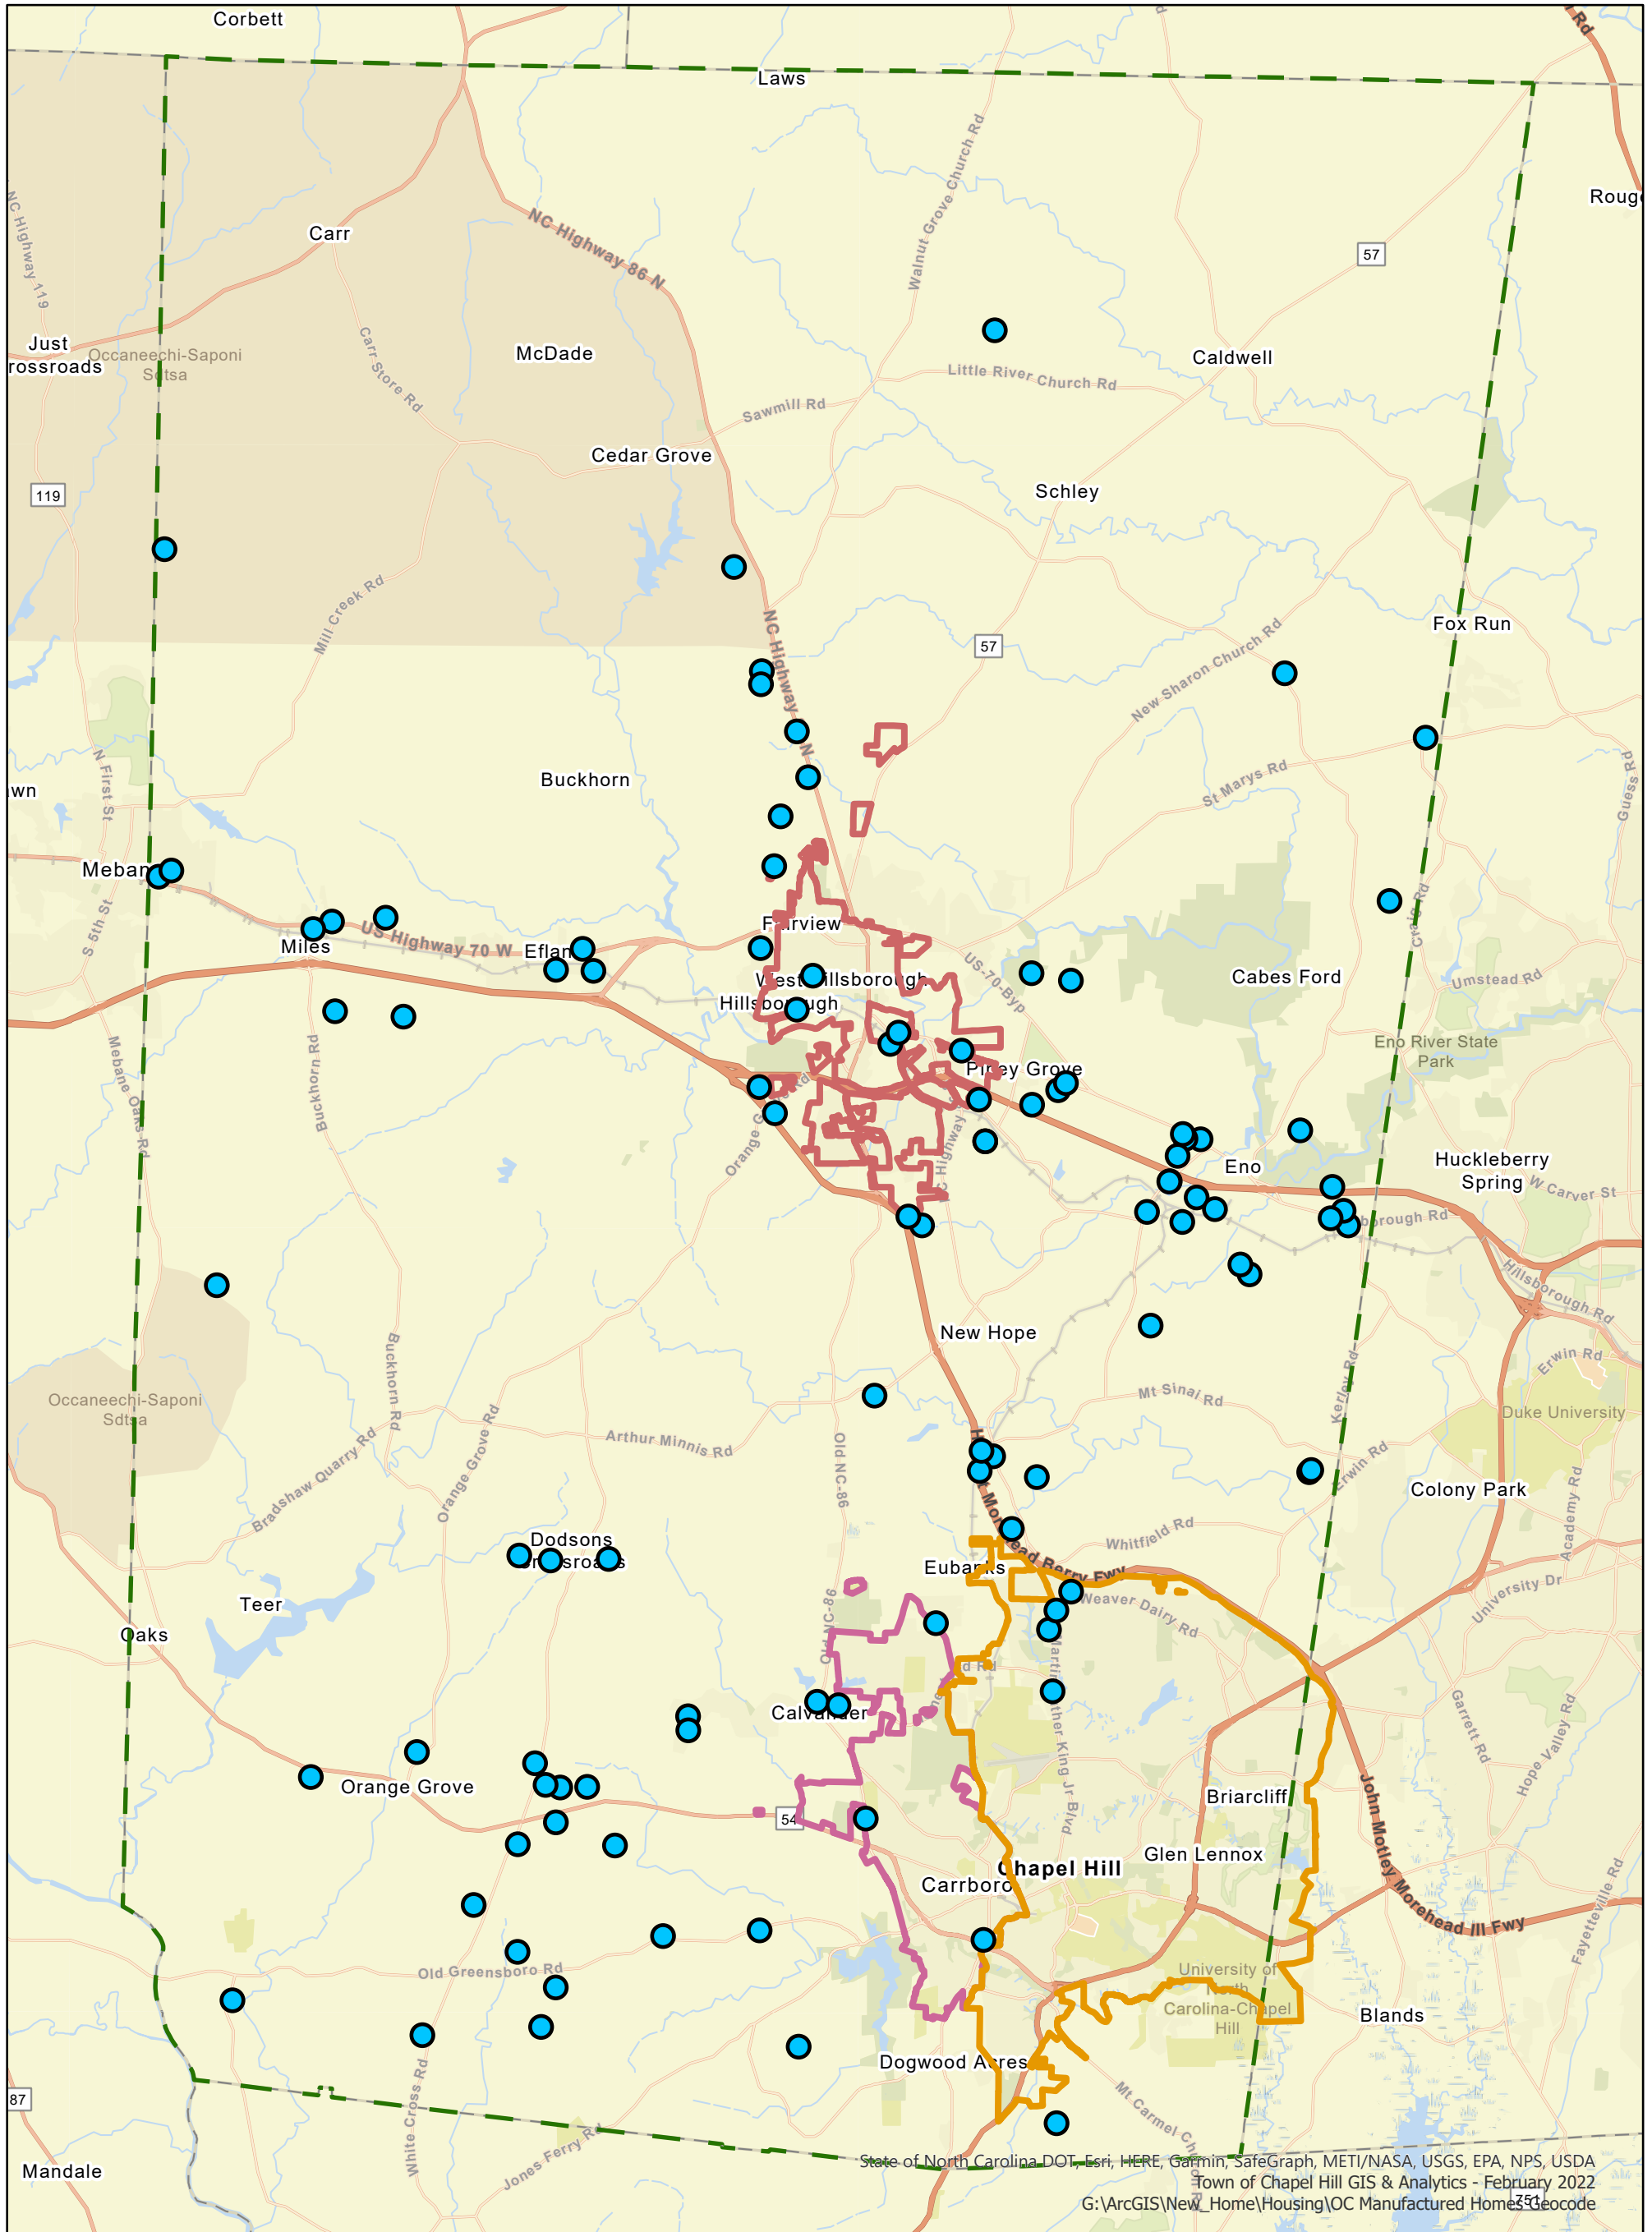

Manufactured Home Communities in Orange County, NC

Legend

- Manufactured Home Communities (100 communities, 2,017 units total)
- Orange County Boundary
- Chapel Hill Corporate Limits
- Carrboro Corporate Limits
- Hillsborough Town Limits