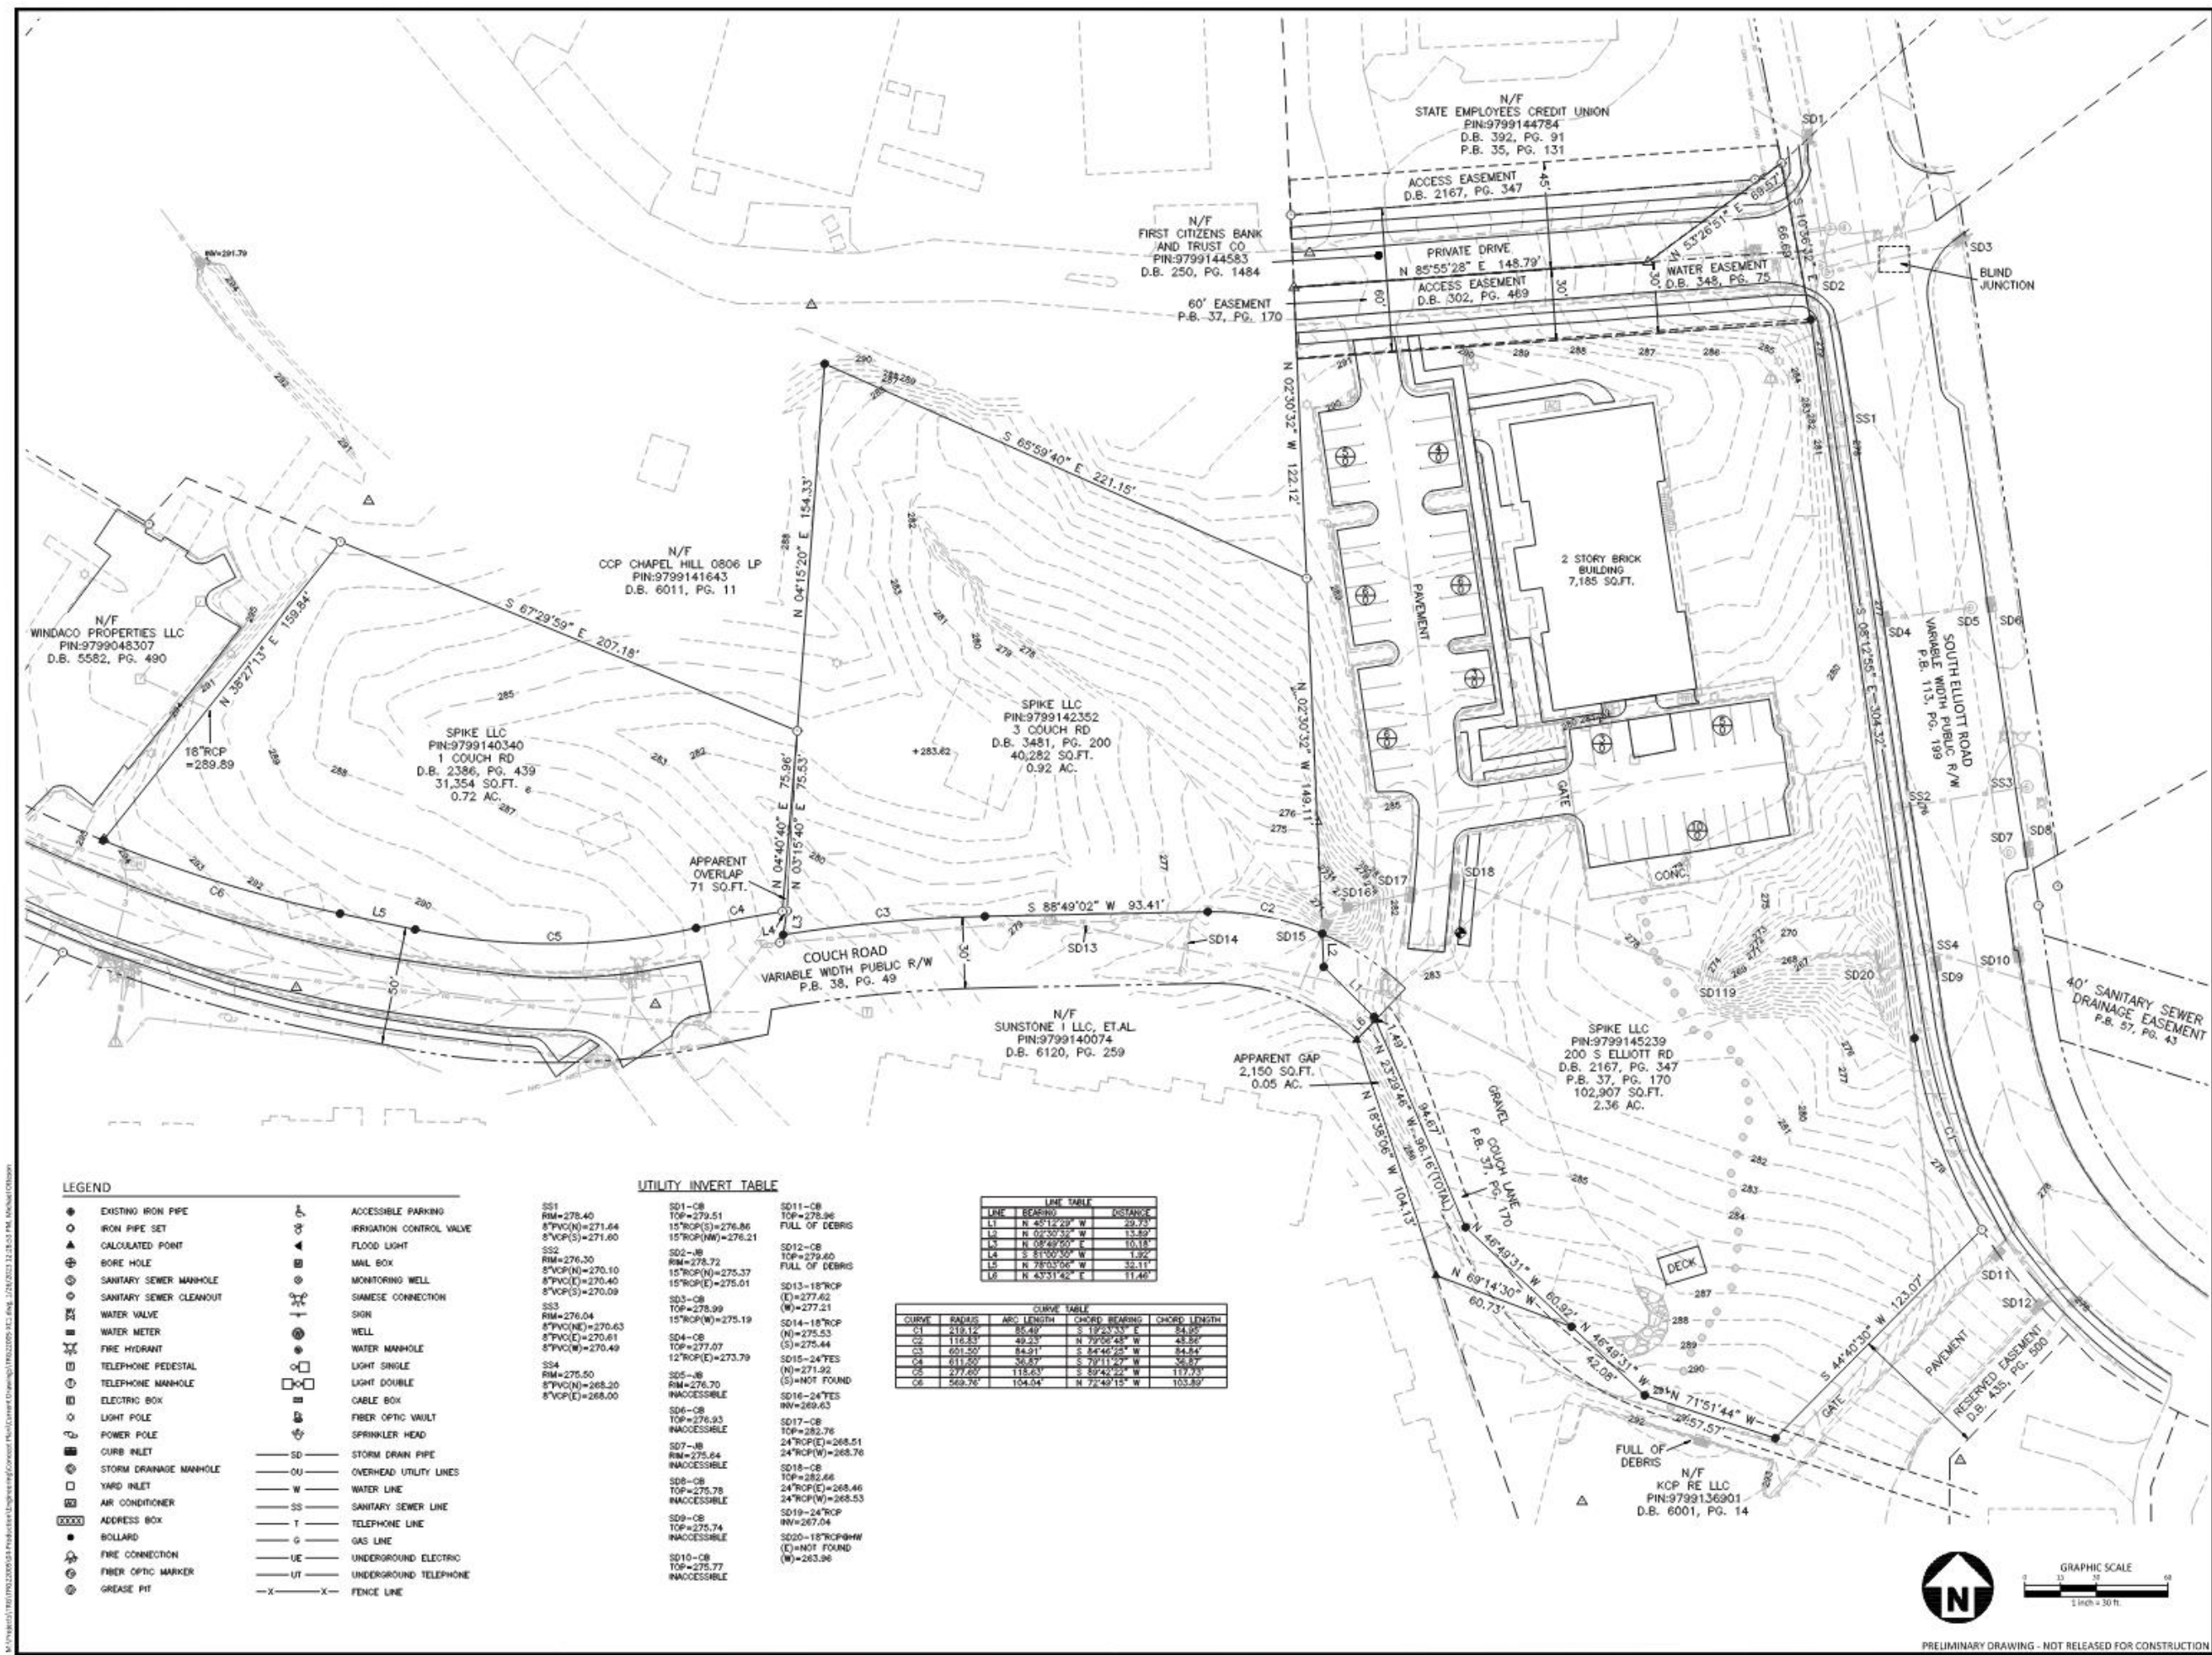

Project Manager

Vicinity Map

Topics for discussion + feedback:

- Affordable Housing
- Zoning – R-6-CZ
- Ideas for 'blank' parcel

dwelldesignstudio.com

Atlanta

Corporate Headquarters
1280 Hightower Trail
Atlanta, GA 30350