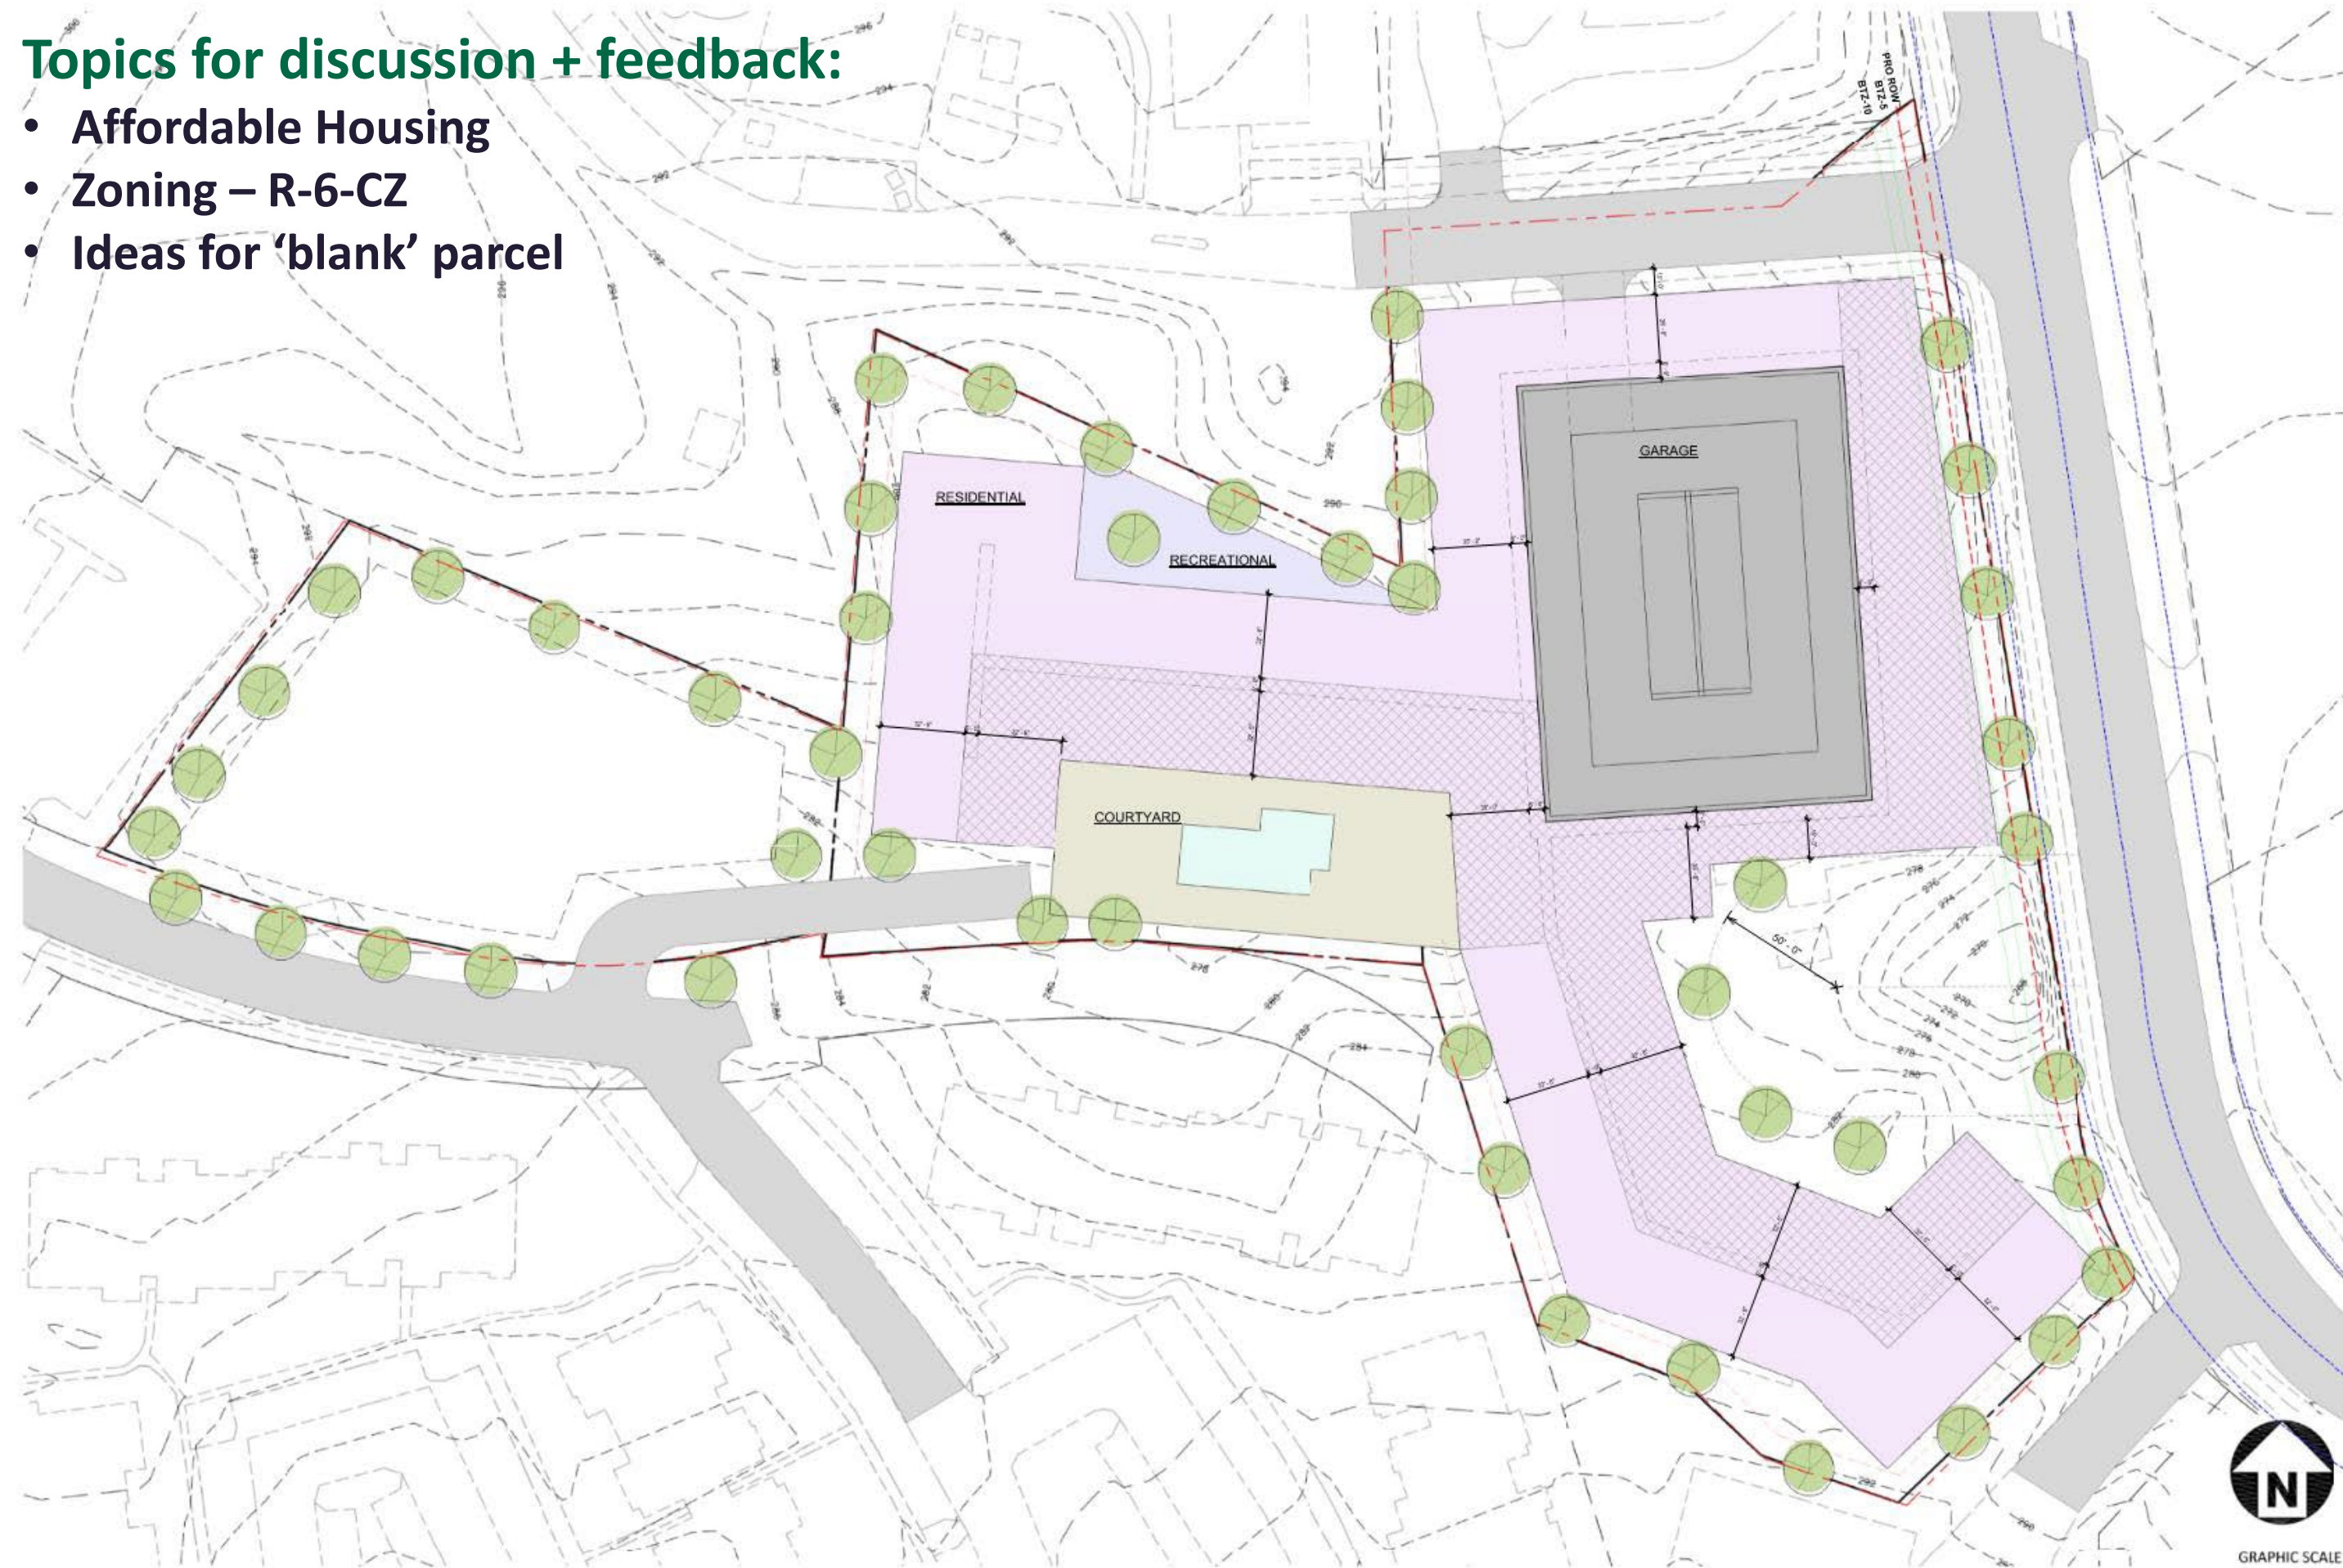

Project Manager

Vicinity Map

Topics for discussion + feedback:

- Affordable Housing
- Zoning – R-6-CZ
- Ideas for 'blank' parcel

dwelldesignstudio.com

Atlanta

Corporate Headquarters
1280 Hightower Trail
Atlanta, GA 30350