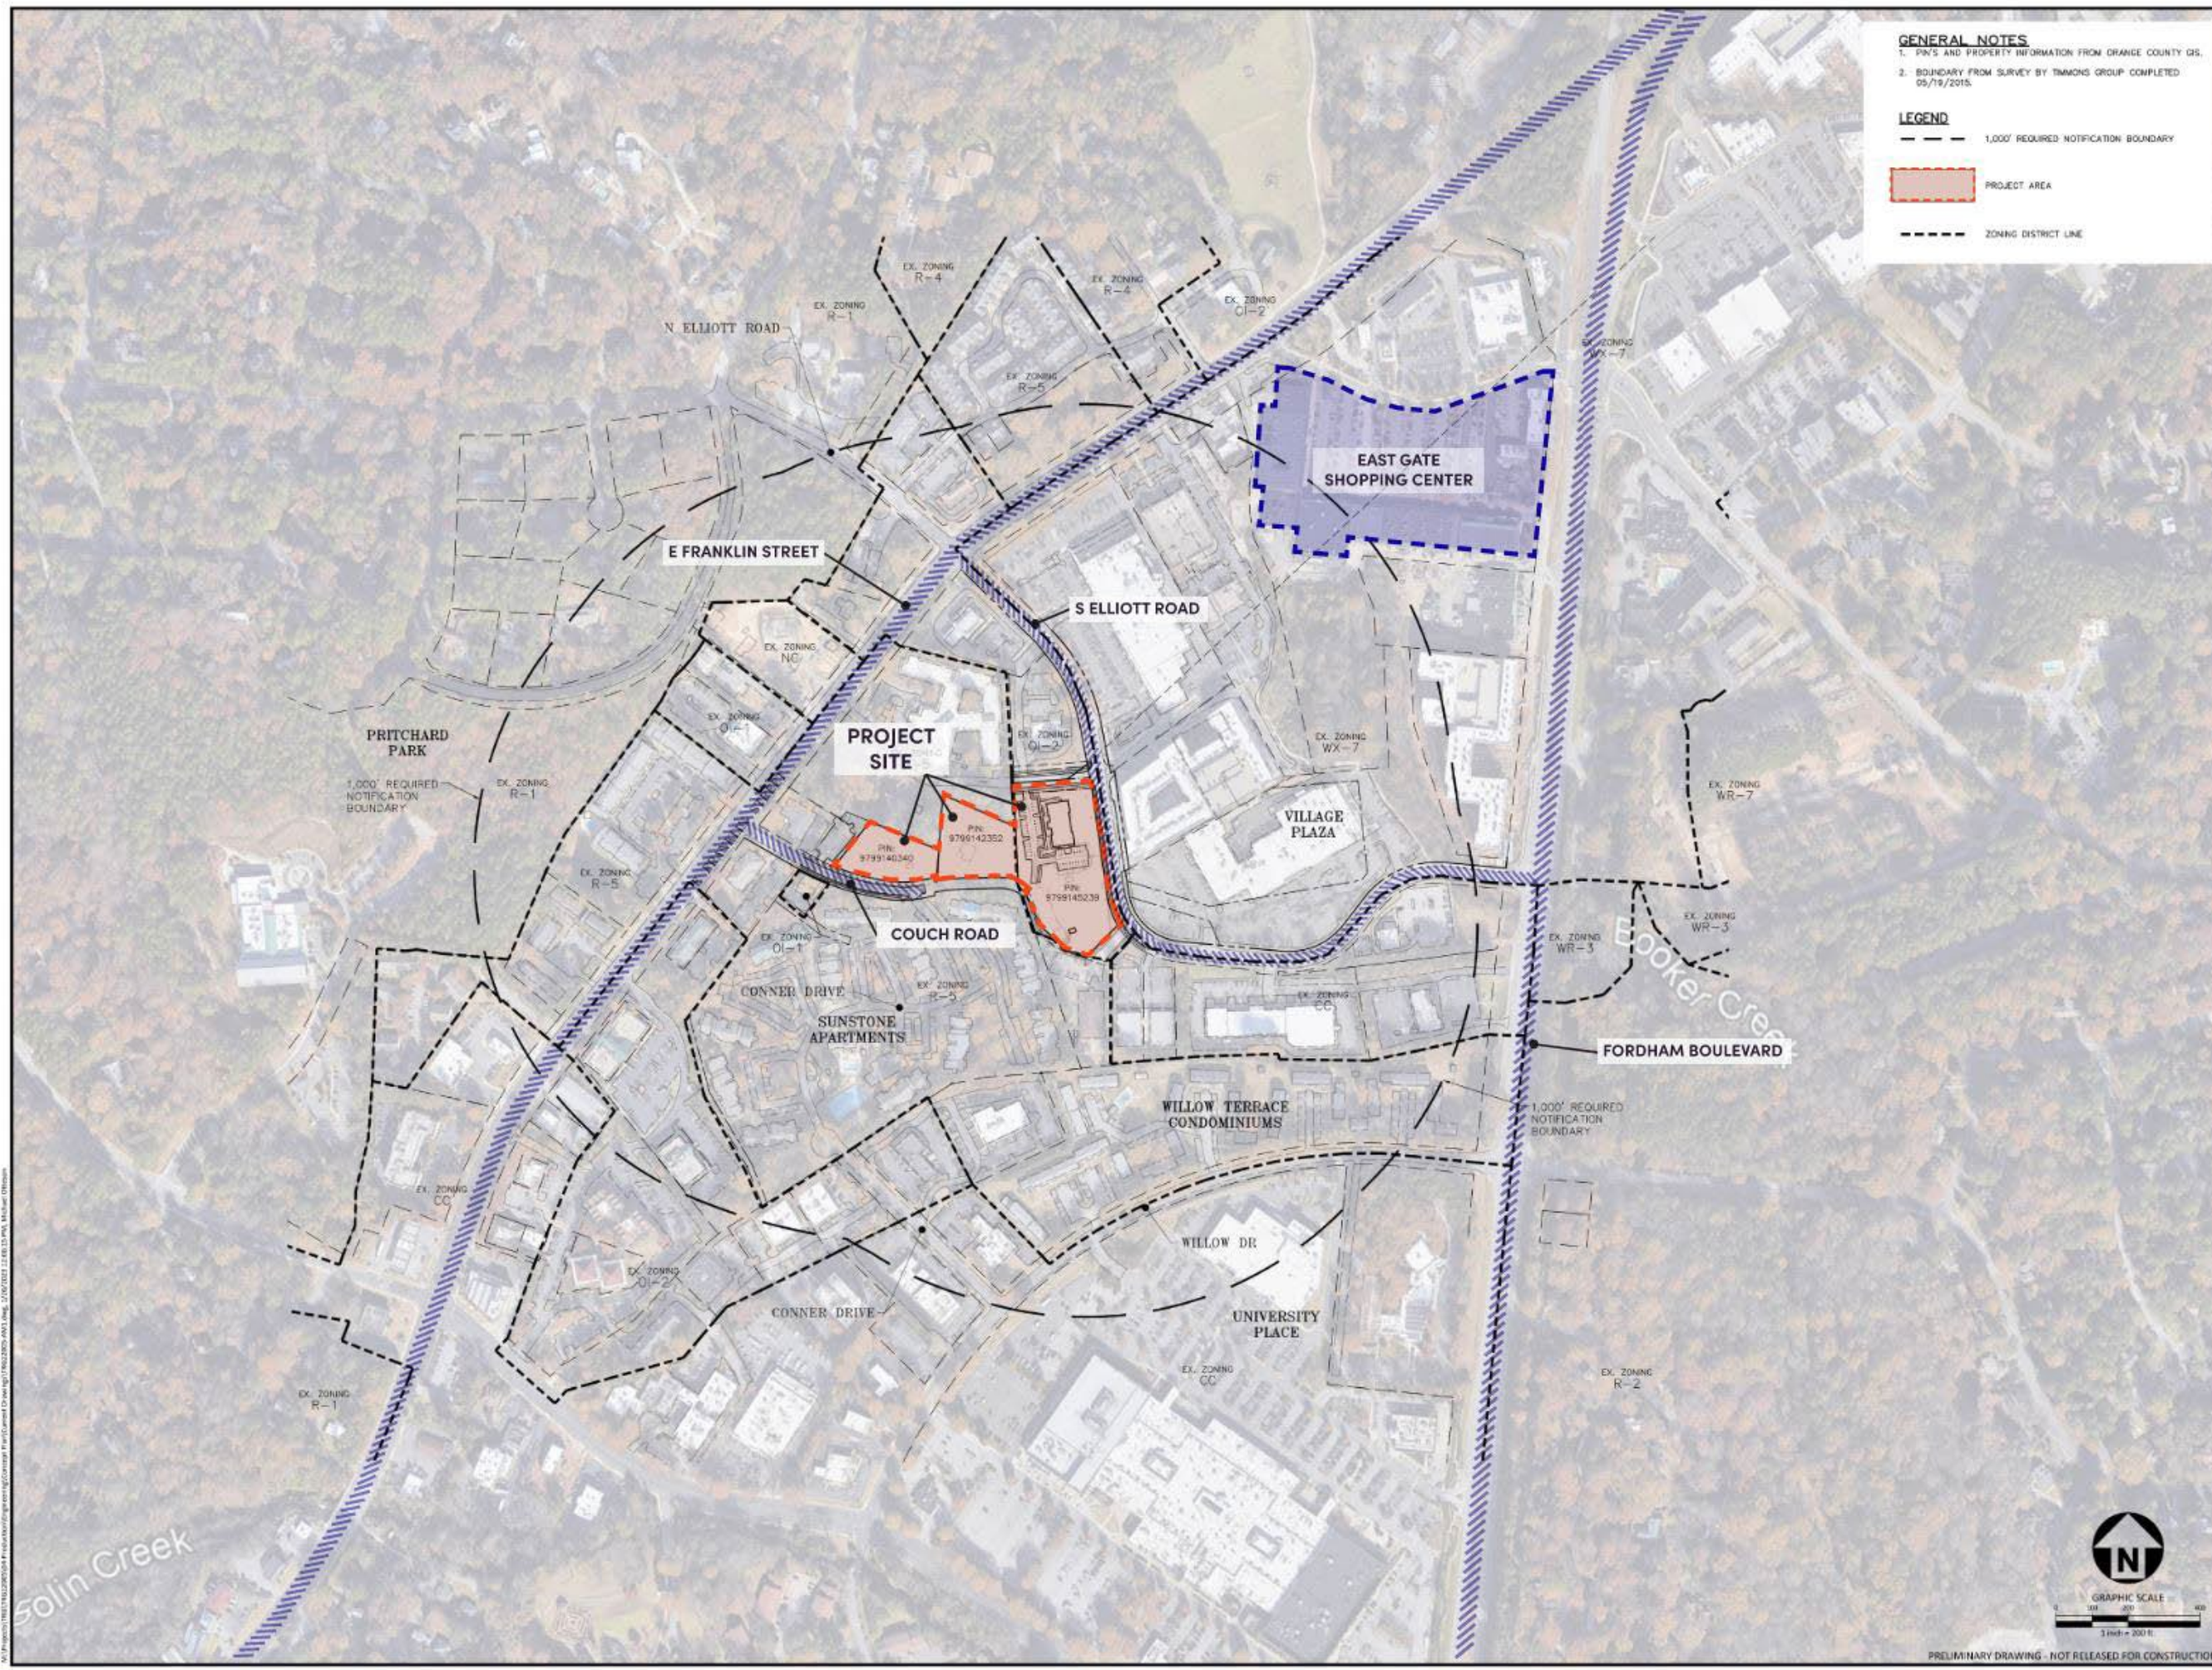

Project Manager

Vicinity Map

Topics for discussion + feedback:

- Affordable Housing
- Zoning – R-6-CZ
- Ideas for 'blank' parcel

dwelldesignstudio.com

Atlanta

Corporate Headquarters
1280 Hightower Trail
Atlanta, GA 30350