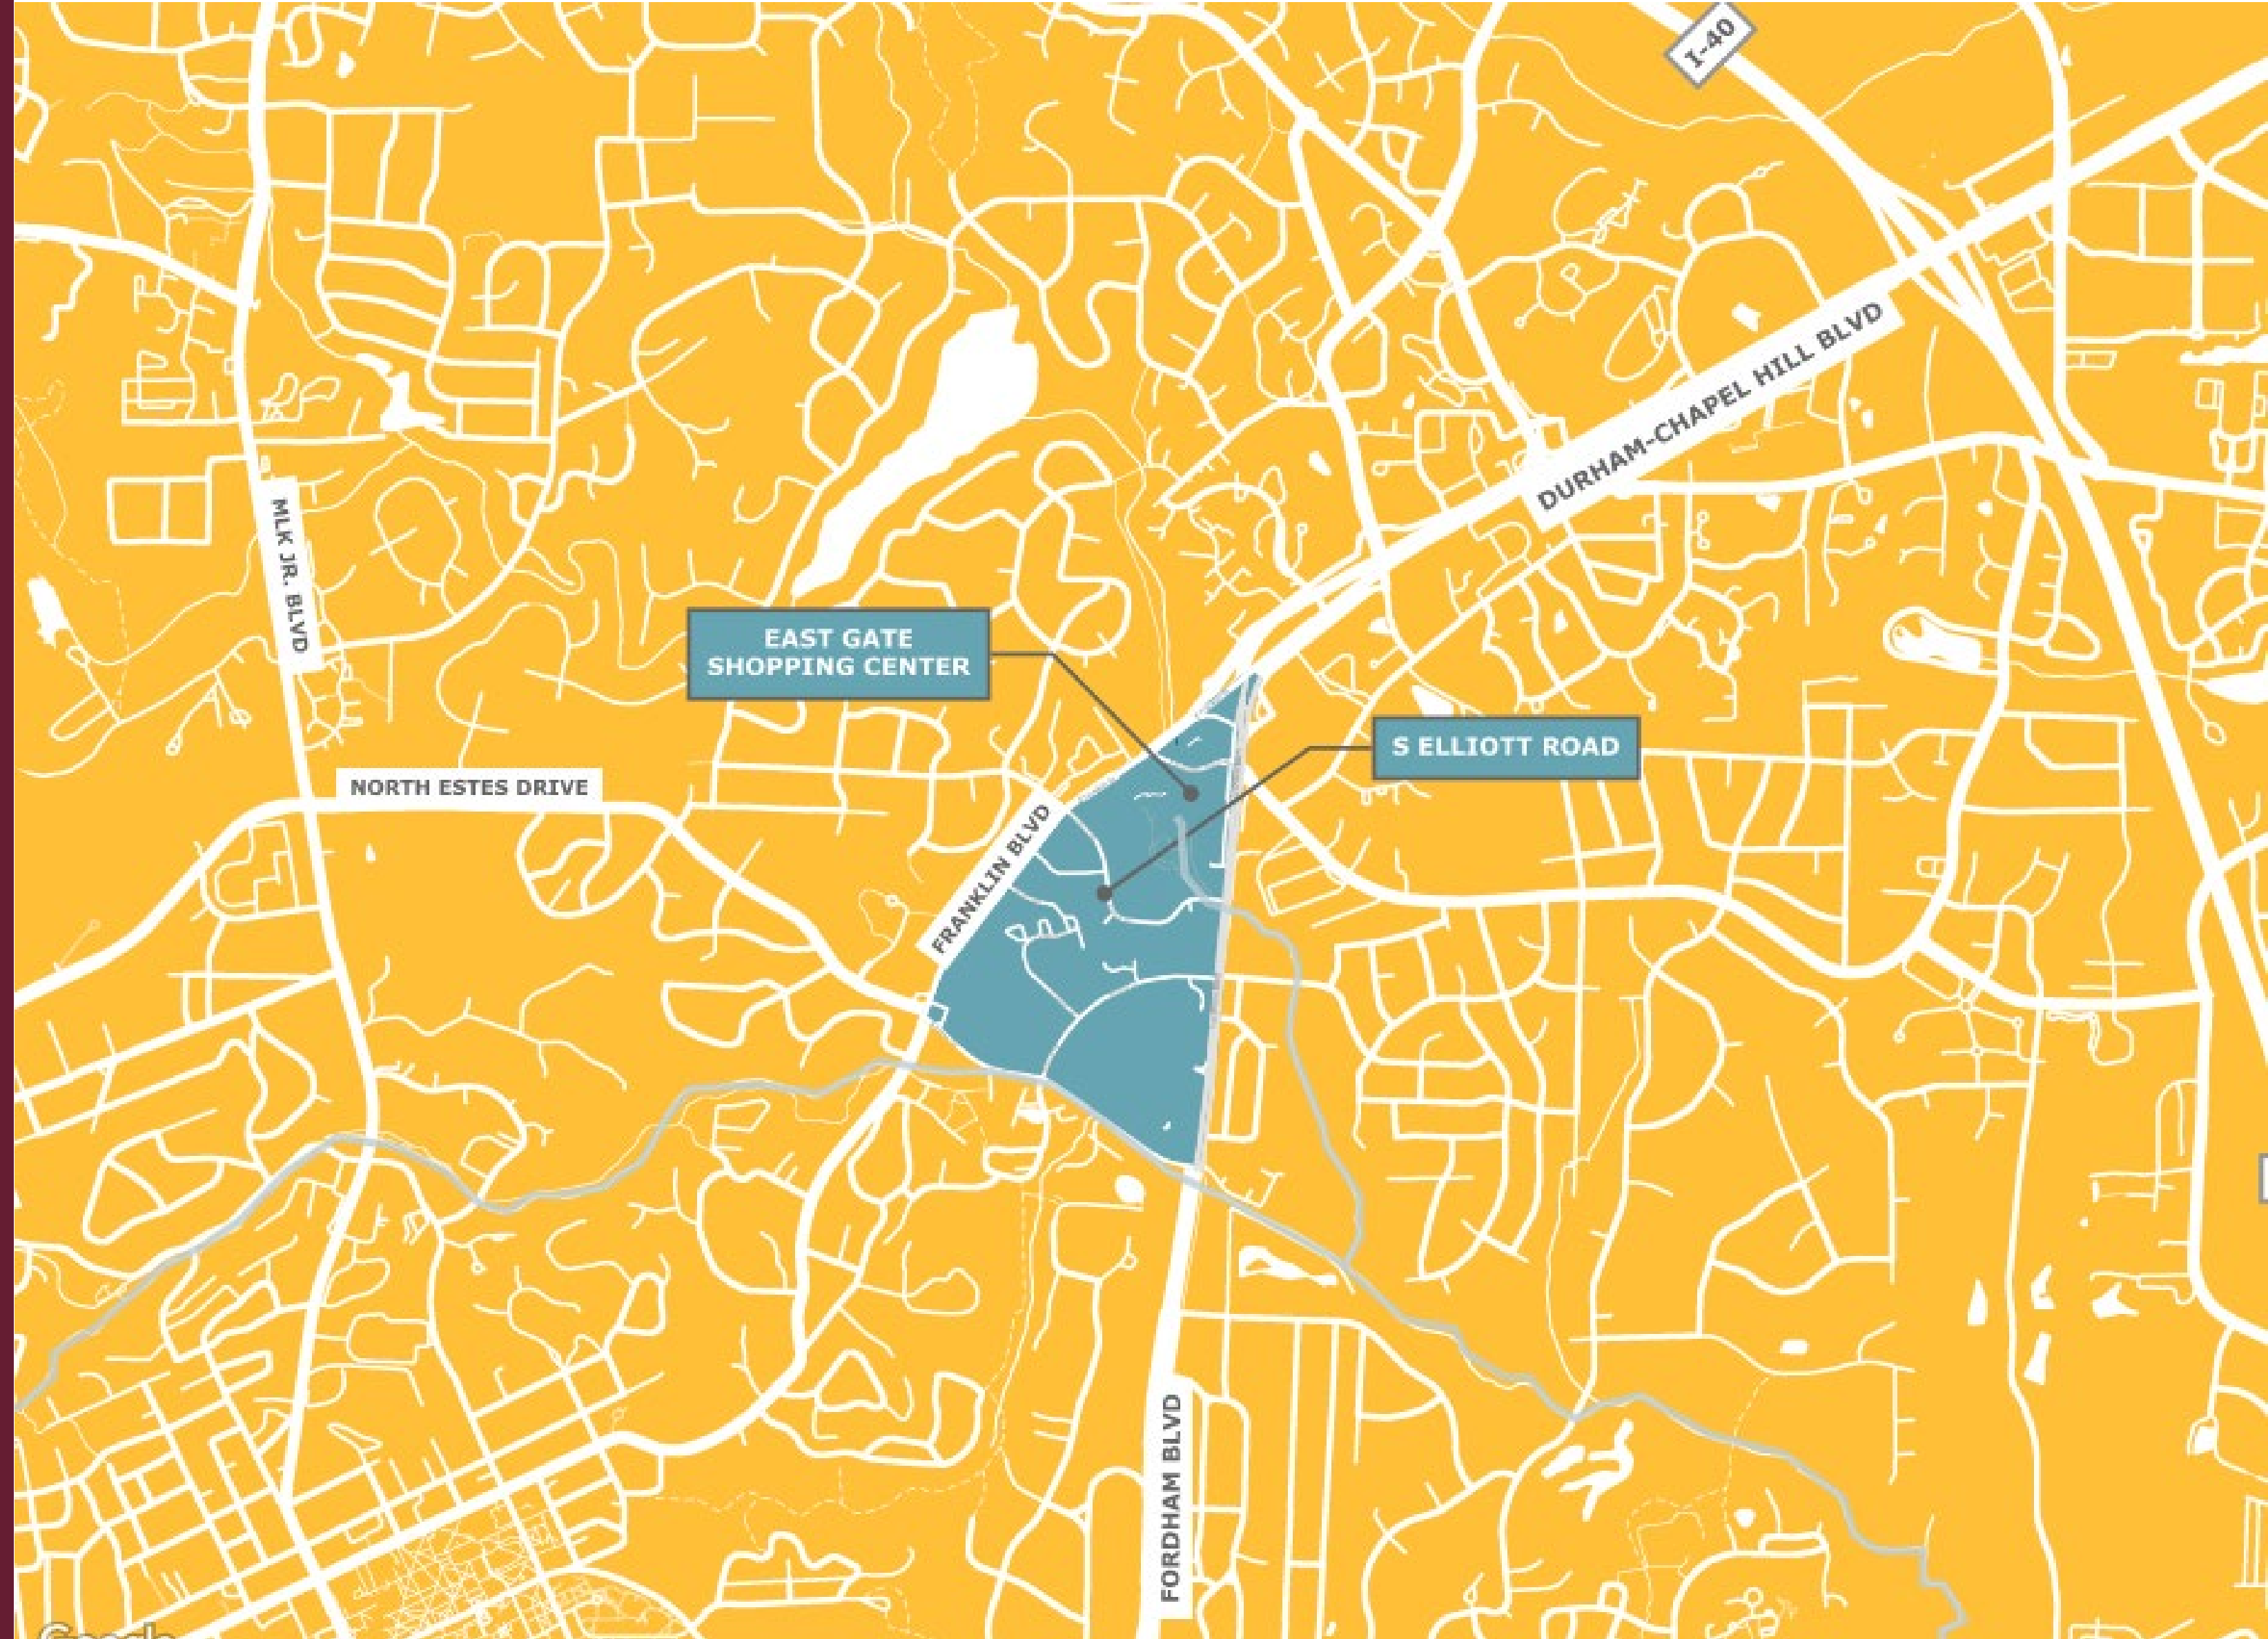

Project Manager

Vicinity Map

Topics for discussion + feedback:

- Affordable Housing
- Zoning – R-6-CZ
- Ideas for 'blank' parcel

dwelldesignstudio.com

Atlanta

Corporate Headquarters
1280 Hightower Trail
Atlanta, GA 30350