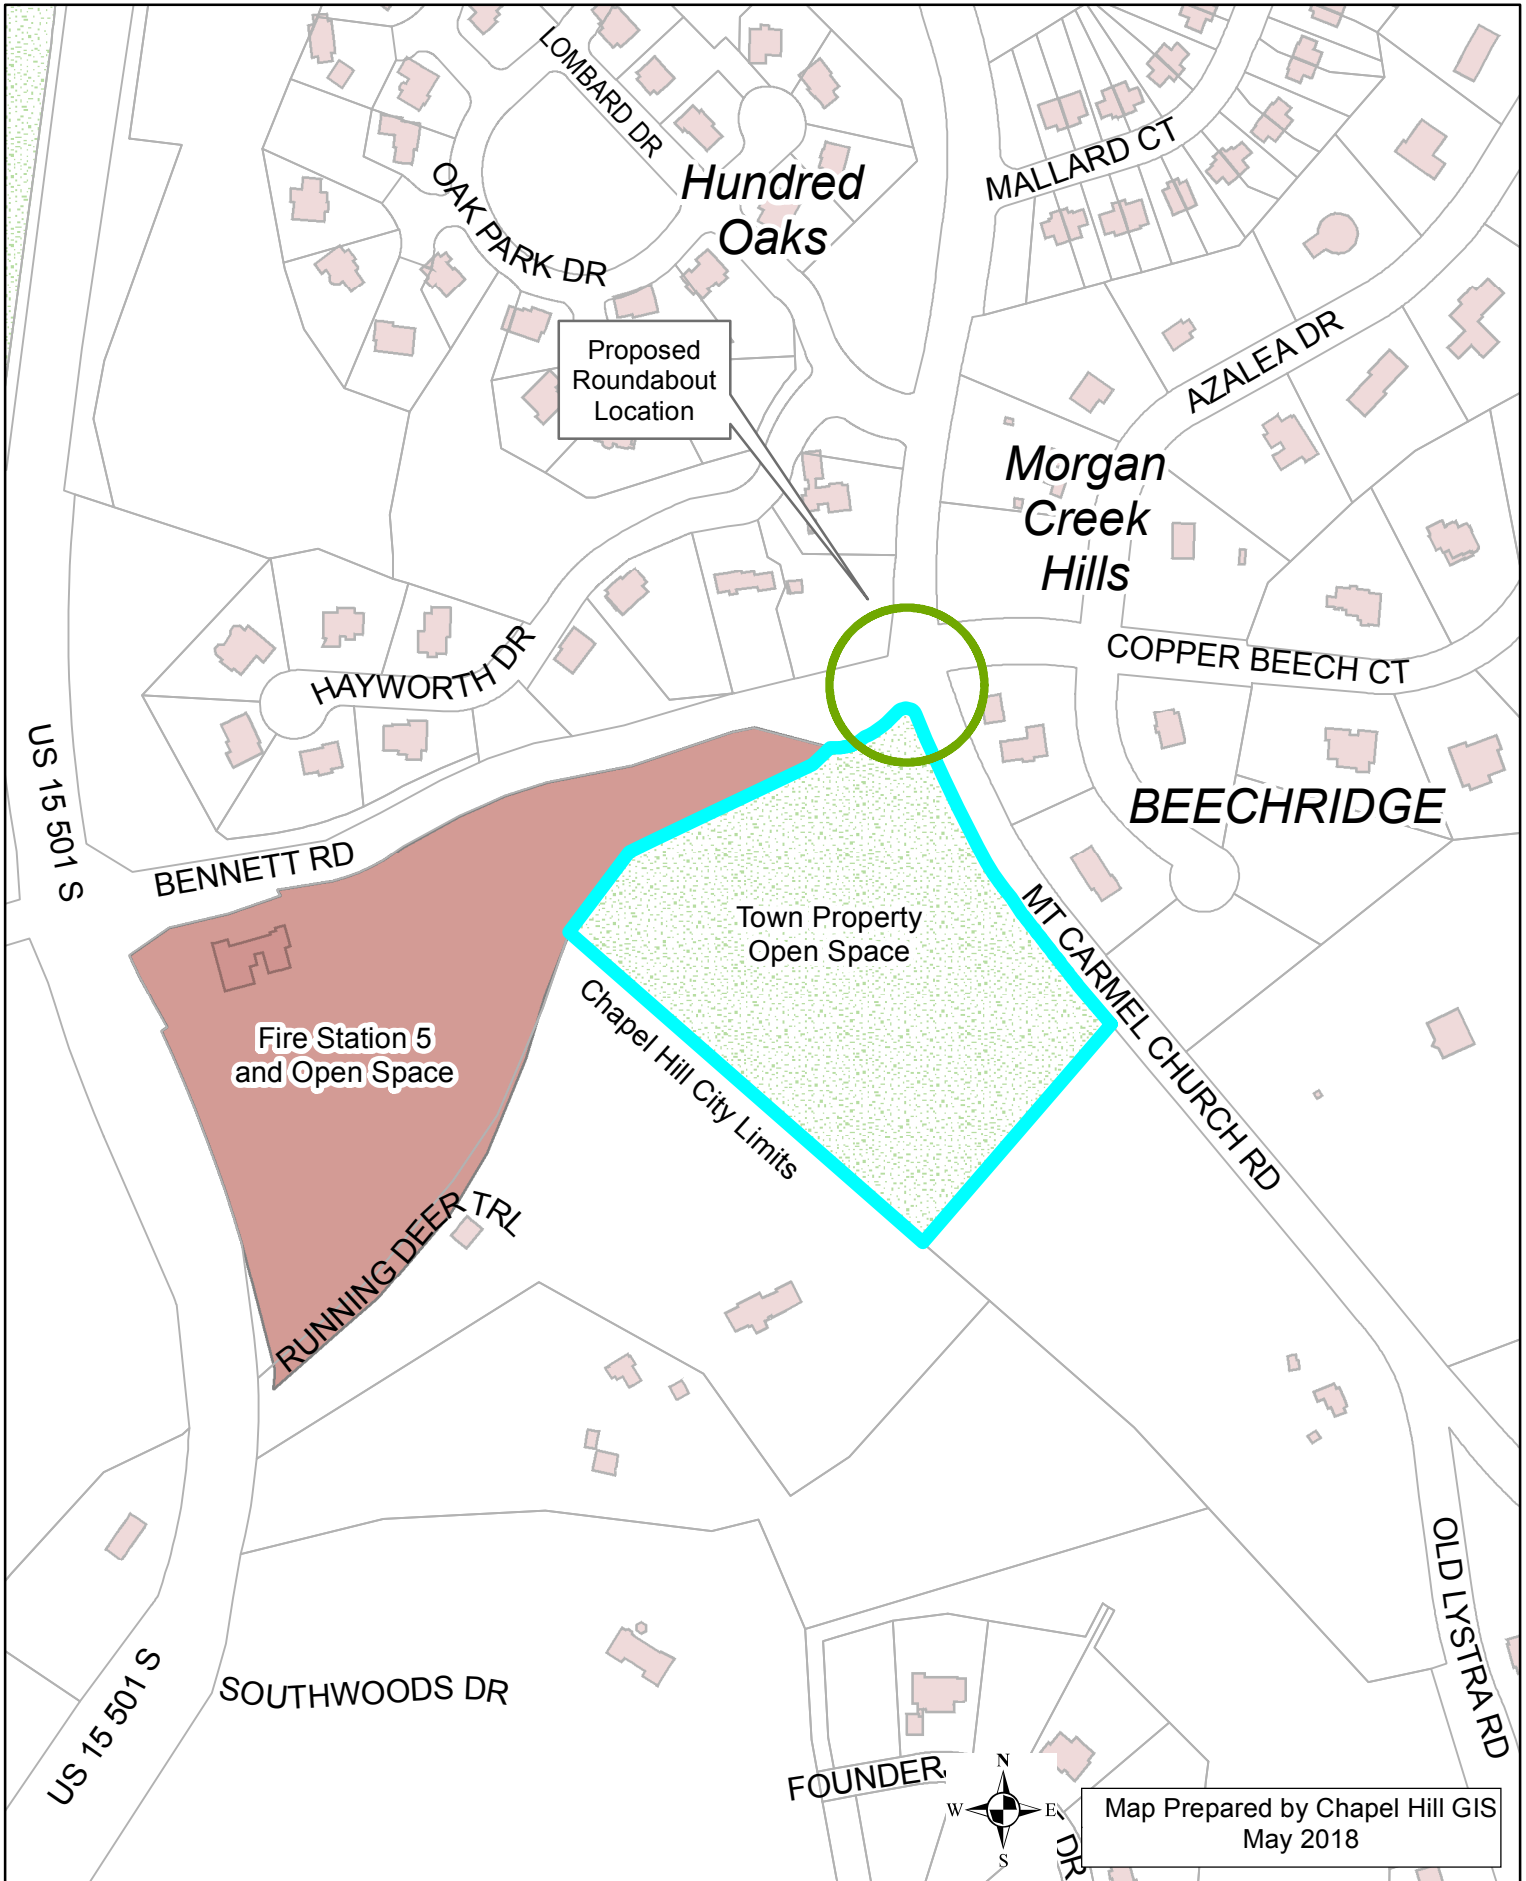

Mt Carmel Church Rd & Bennett Rd Roundabout

Map Prepared by Chapel Hill GIS
May 2018