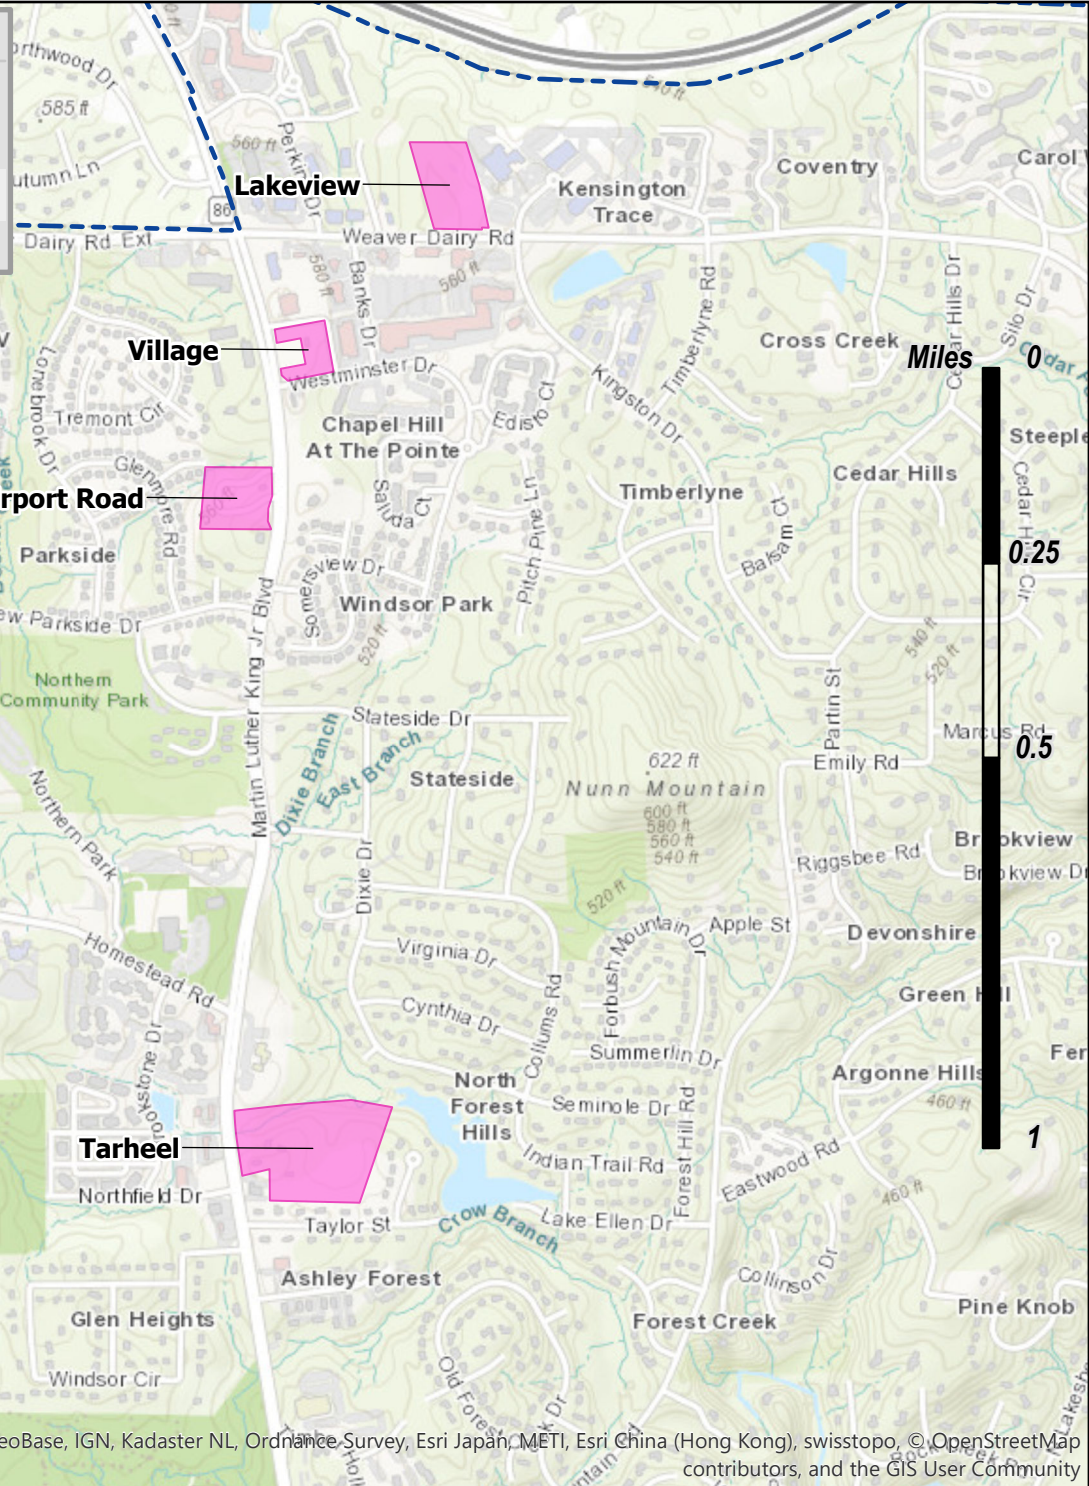

Manufactured Home Communities

Name	Address	Occupied Sites
Tarheel	1208 Martin Luther King Jr Blvd	72
Airport Road	1575 Martin Luther King Jr Blvd	33
Lakeview	1000 Weaver Dairy Rd	33
Village	1660 Martin Luther King Jr Blvd	24

Manufactured Home Communities
 Corporate Limits

Produced 5/31/2018
 GIS and Analytics
 Town of Chapel Hill
 Datasources: Orange County CoStar
 Smith
 Town of Chapel Hill
 Enterprise Geographic Information System

Sources: Esri, HERE, Garmin, Intermap, increment P Corp., GEBCO, USGS, FAO, NPS, NRCAN, GeoBase, IGN, Kadaster NL, Ordnance Survey, Esri Japan, METI, Esri China (Hong Kong), swisstopo, © OpenStreetMap contributors, and the GIS User Community