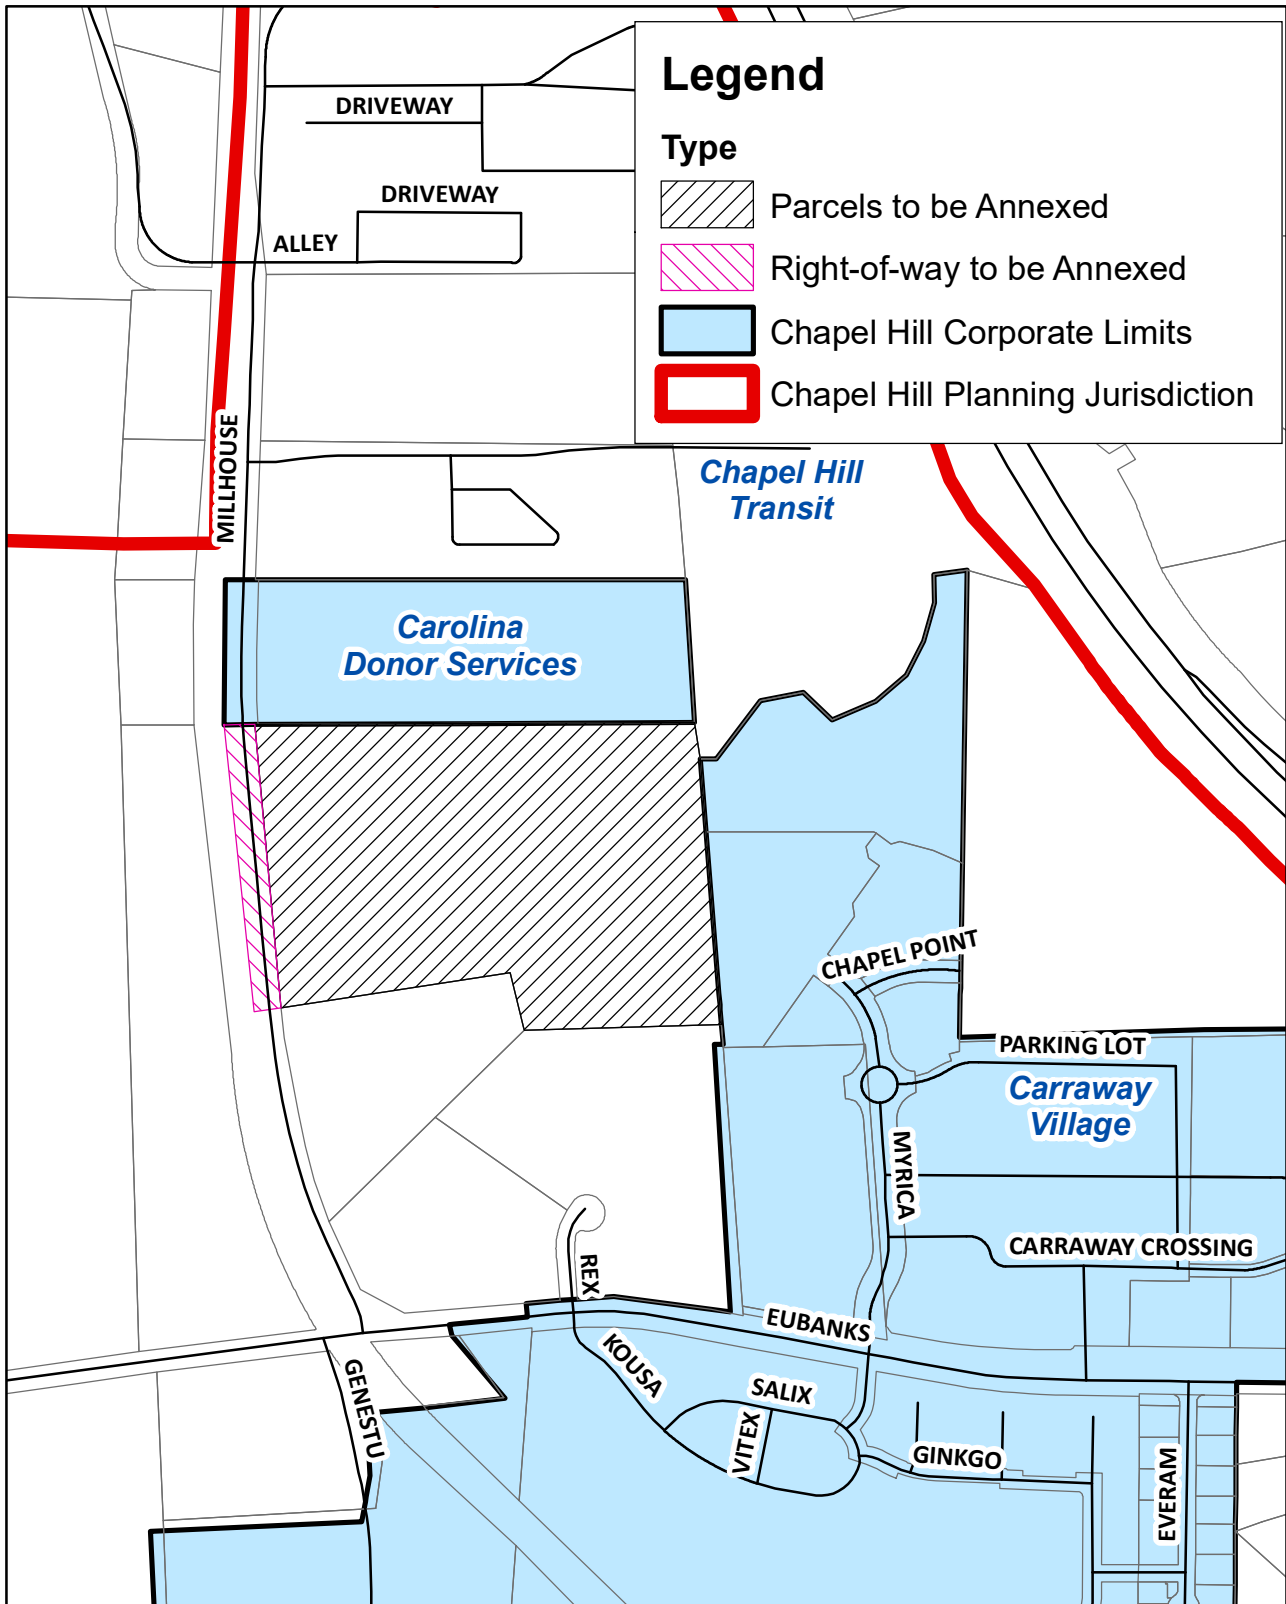

Proposed Annexation Map

7300 Millhouse Road

Orange Co. PIN(s):
9870892007

Legend

Type

-  Parcels to be Annexed
-  Right-of-way to be Annexed
-  Chapel Hill Corporate Limits
-  Chapel Hill Planning Jurisdiction

Map Created: 5-19-22
Planning Department