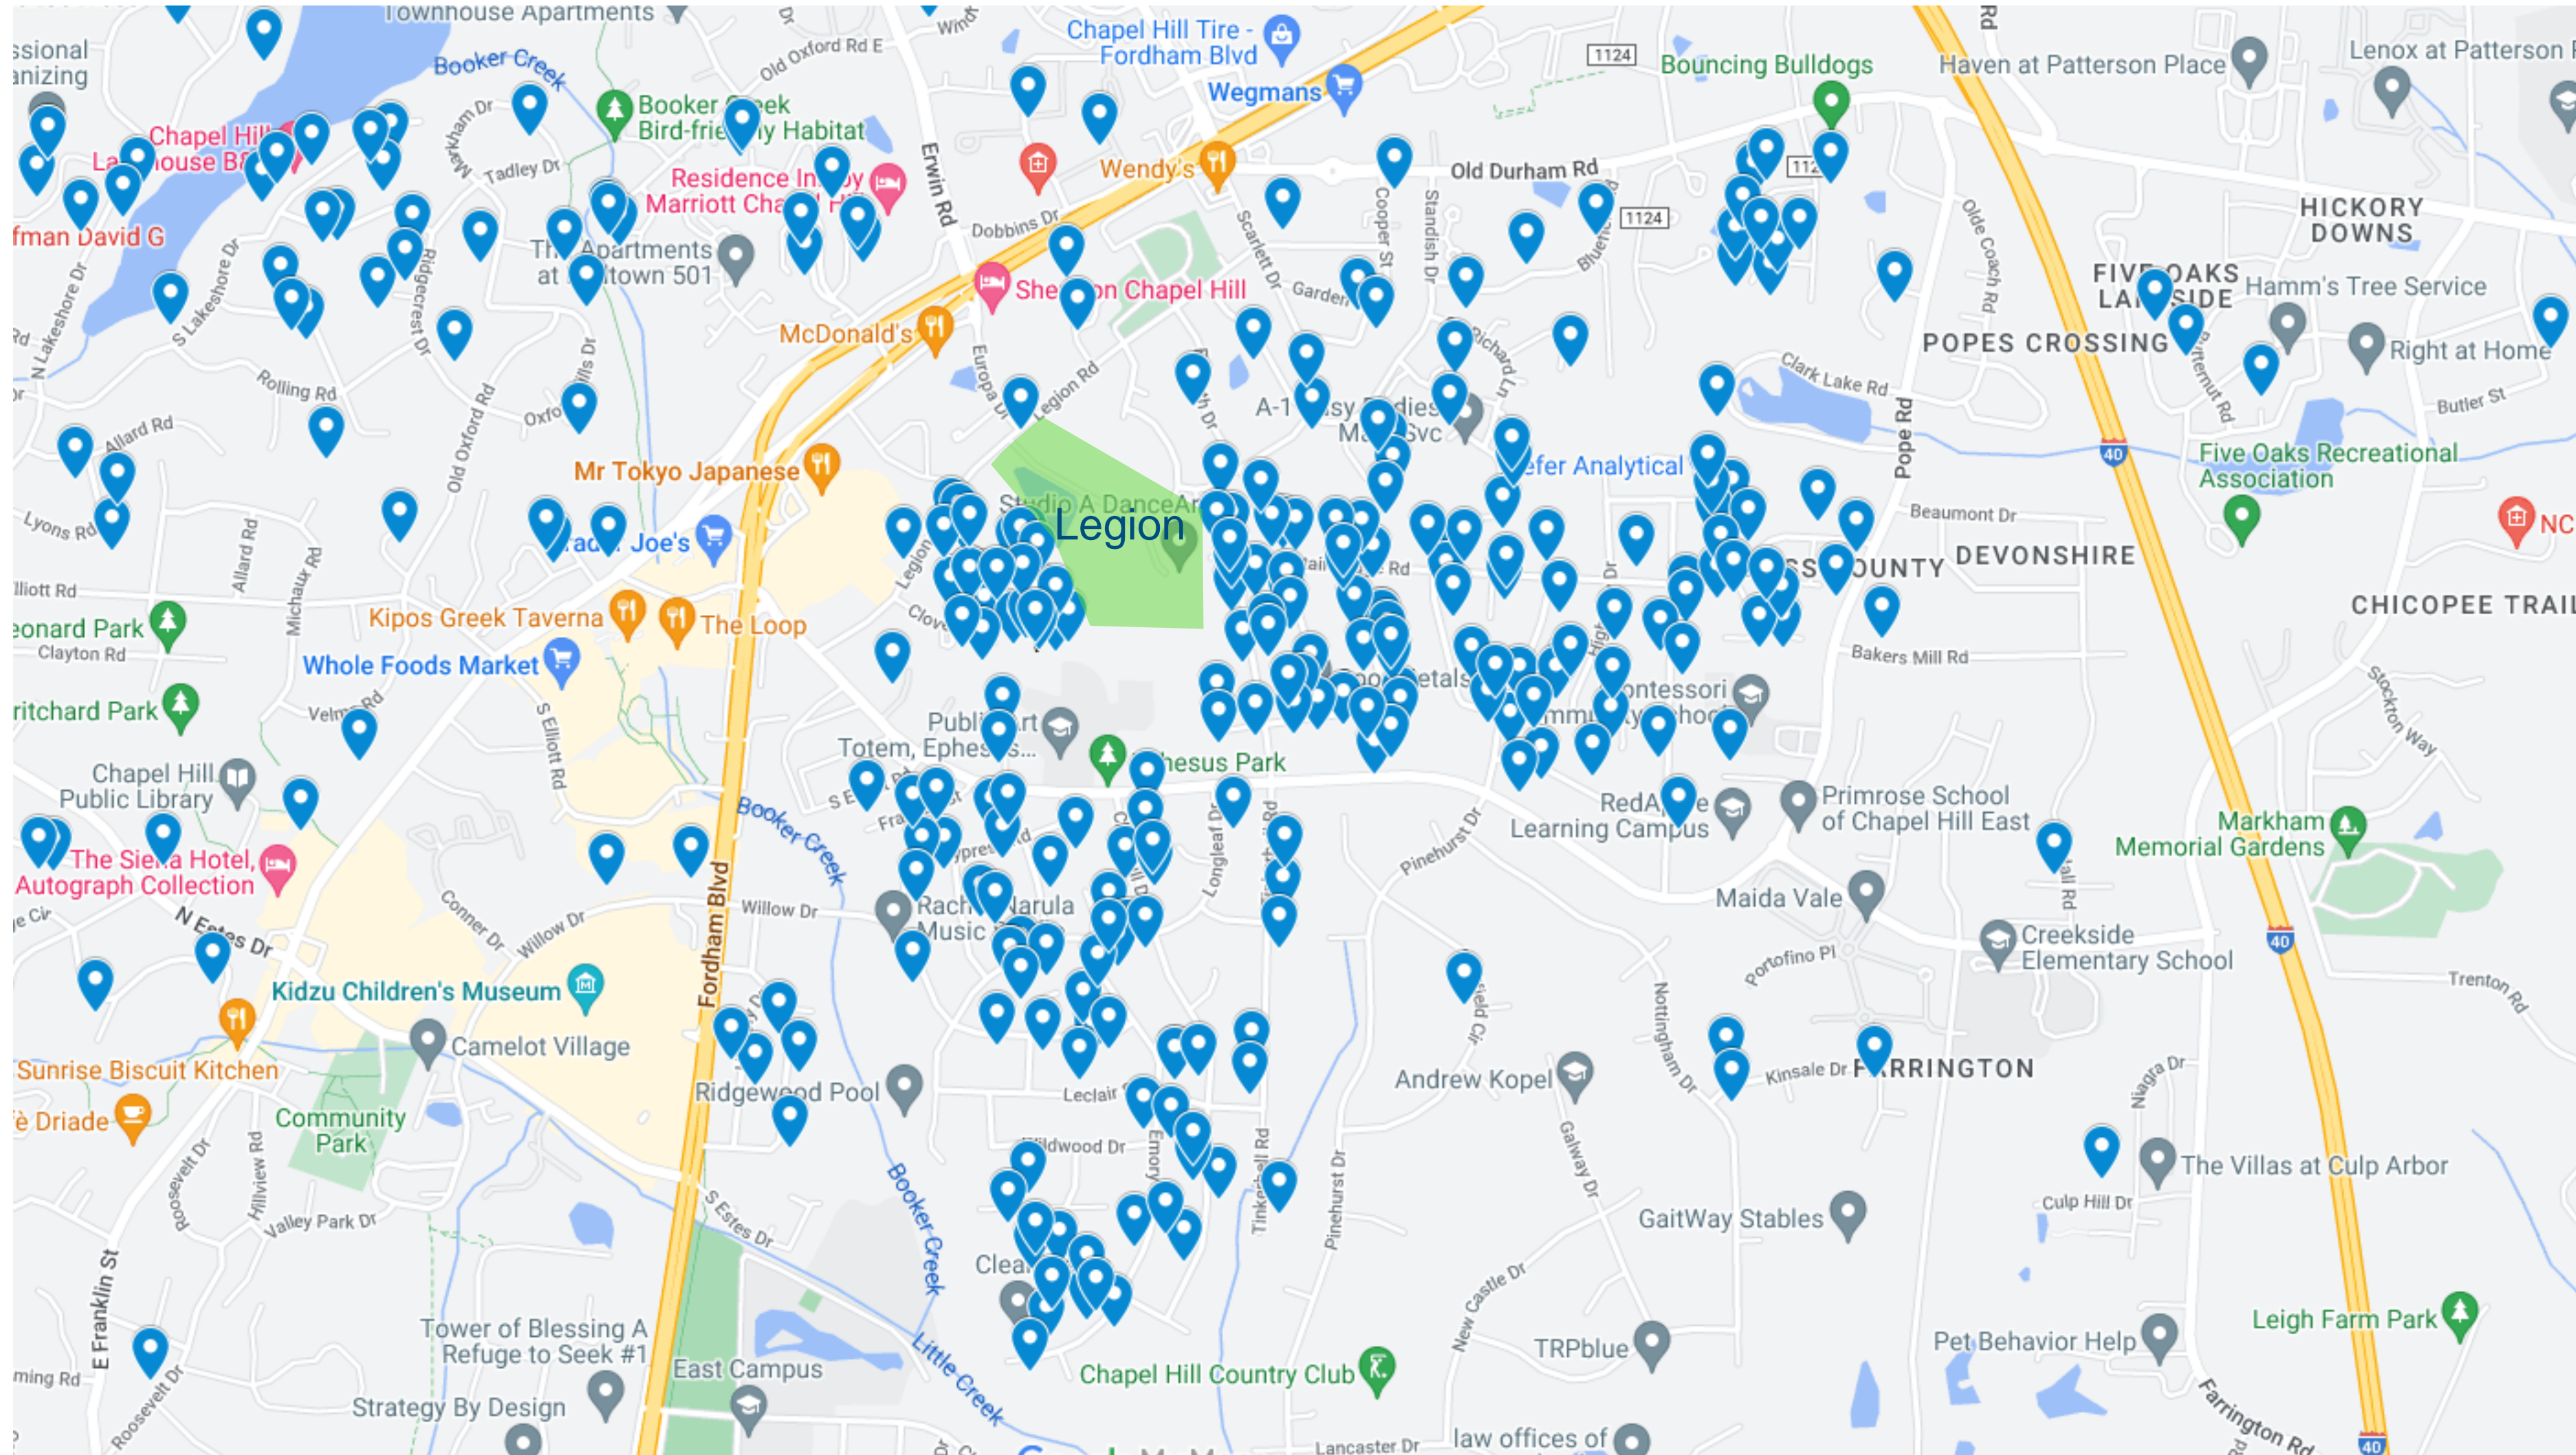

# The Legion Area Currently Serves People in Subsidized Housing

\*Does not include alternative housing options (group homes, skilled nursing, etc.)

# The Legion Area is a Hub of Major Development

# Where are Supporters of Legion Community Park? Everywhere!

Supporters of Legion Community Park