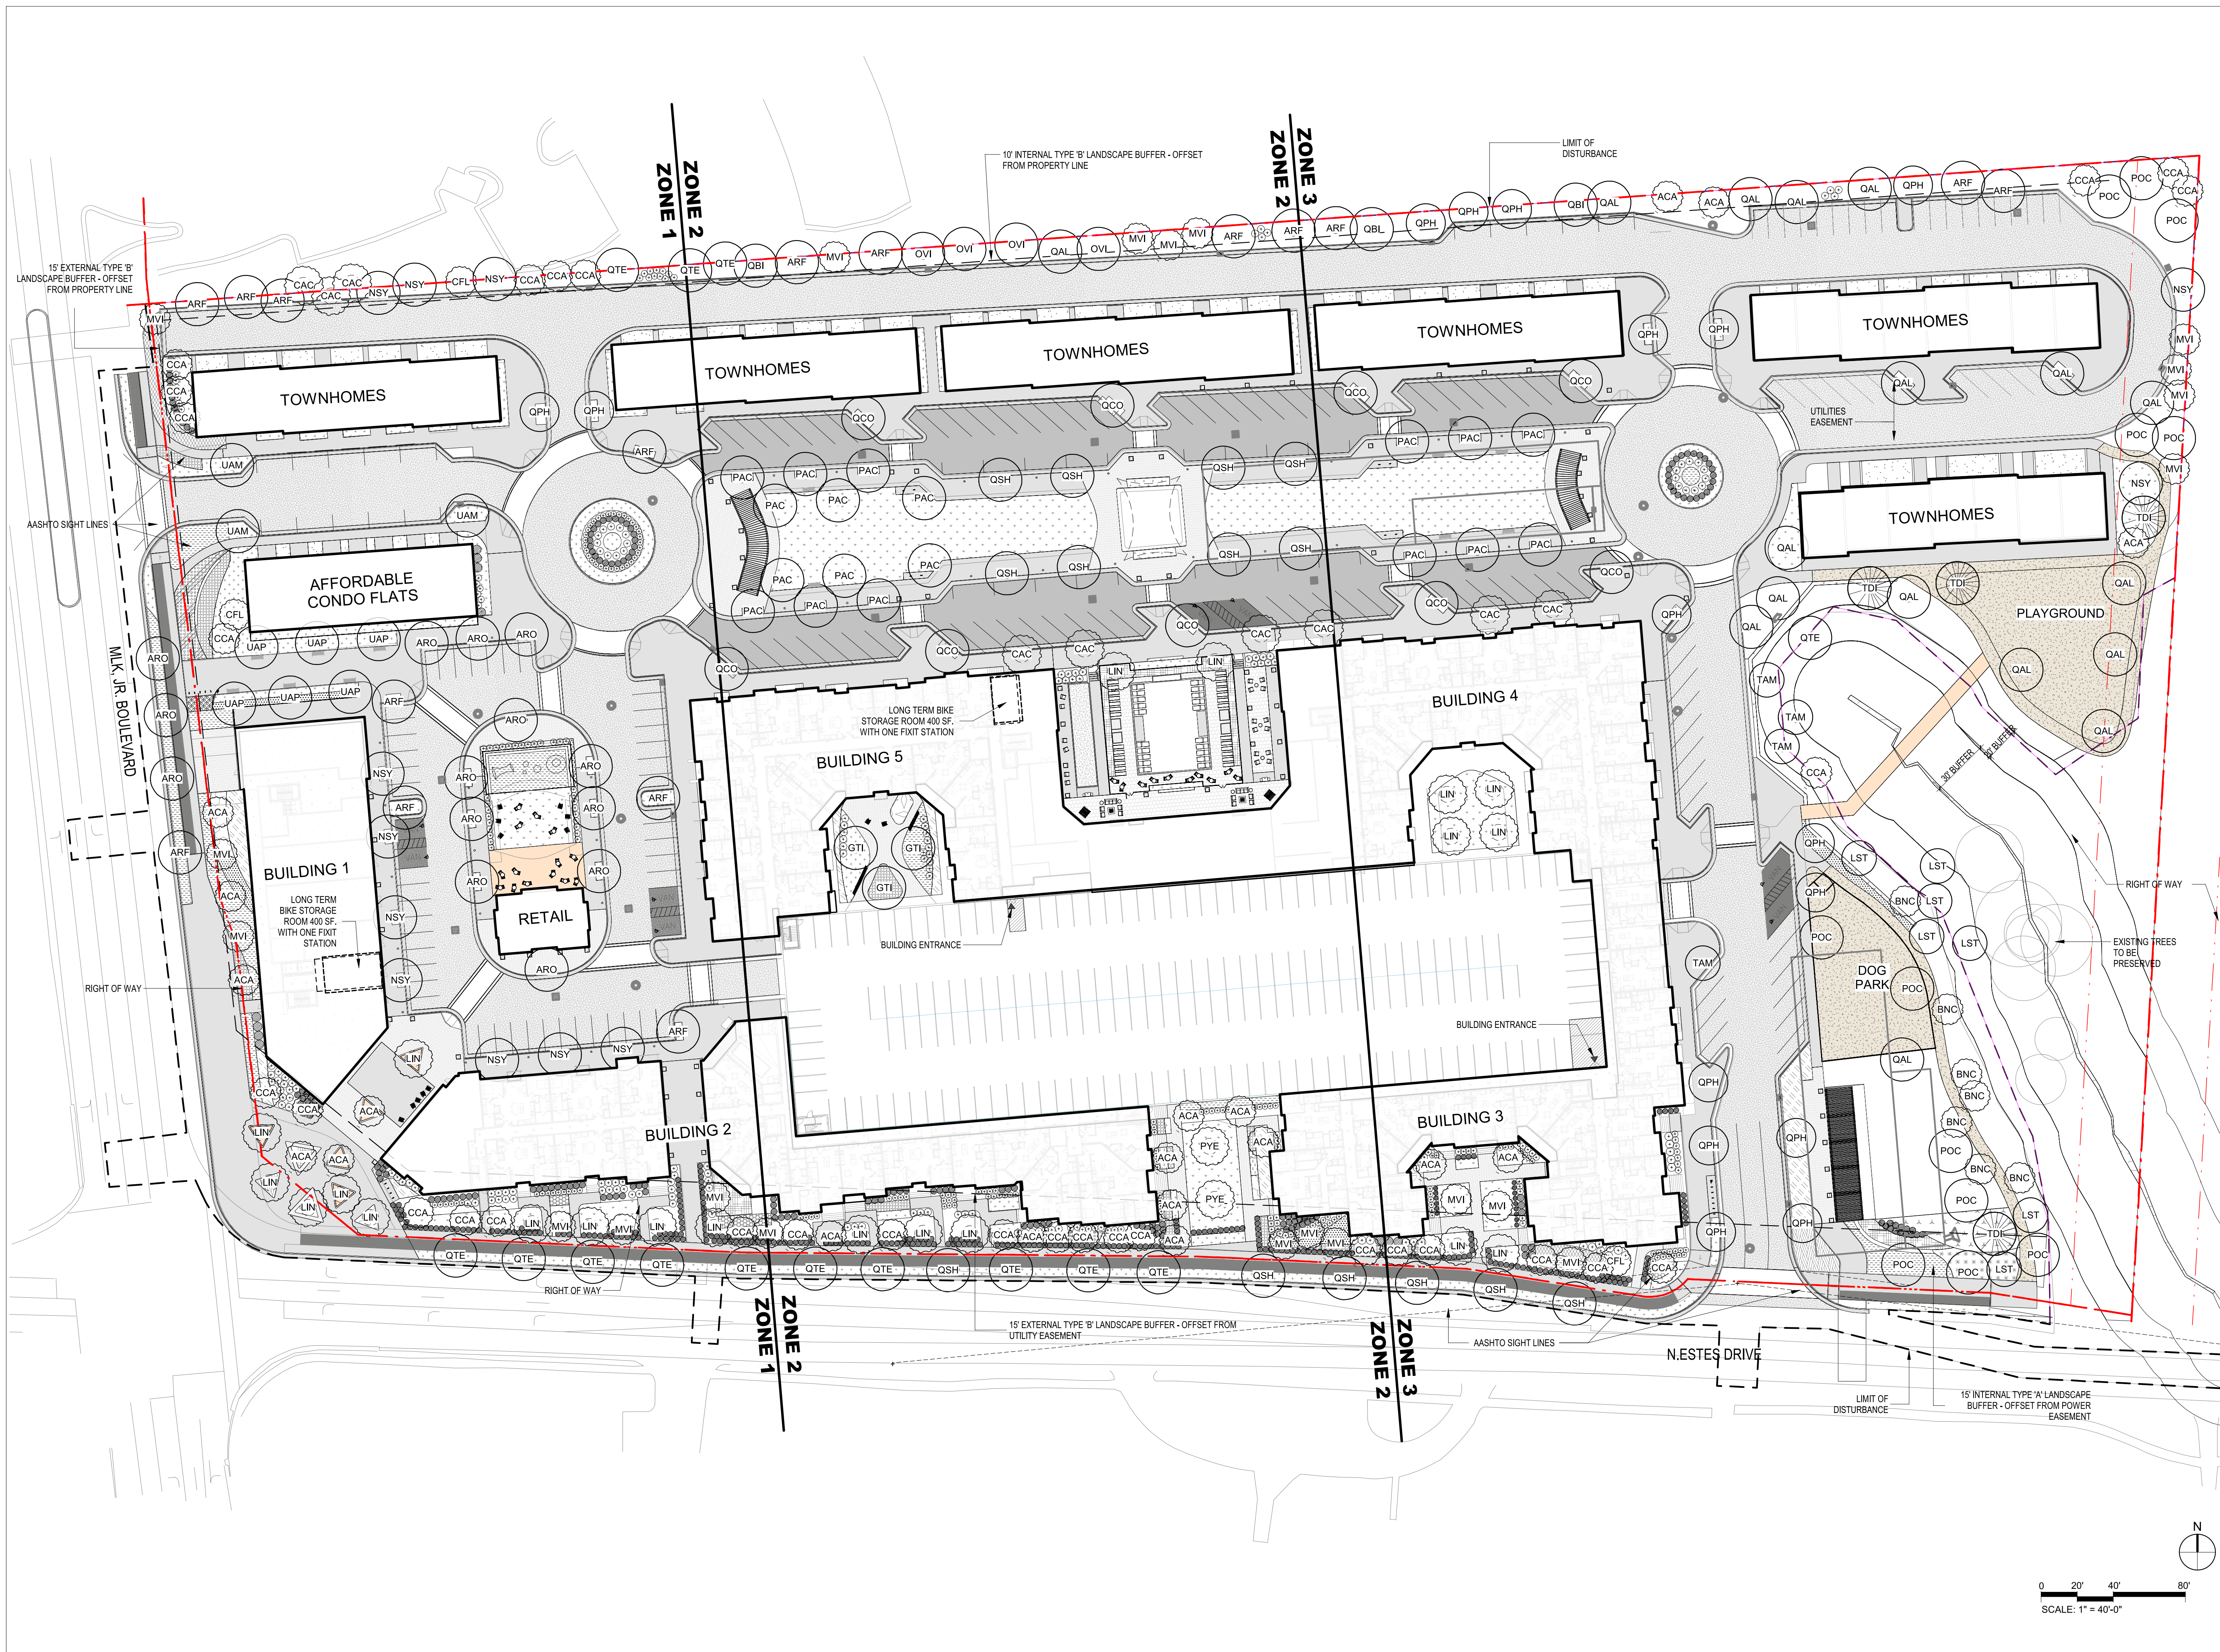

1. 11.13.2020 REVISED PER 1ST CZP COMMENTS
2. 12.17.2020 REVISED PER 2ND CZP COMMENTS

PLAN INFORMATION

PROJECT NO.: Author

SCALE: 1" = 40'-0"
DATE: 09/24/2020

OVERALL SITE PLAN

L1.00

TREE SCHEDULE						
PLANT ID	SCIENTIFIC NAME	COMMON NAME	SIZE	ROOT	COMMENTS	COUNT
TREE						
EVERGREEN TREES						
TDI	Taxodium distichum var. distichum	Bald Cypress	2.5" Cal	B&B		5
ORNAMENTAL TREES						
ACA	Amelanchier canadensis	Serviceberry	2.5" Cal	B&B		19
BNC	Betula nigra 'Cully's Improved'	River Birch	2.5" Cal	B&B		7
CCA	Cornus canadensis	Eastern Redbud	2.5" Cal	B&B		30
CFL	Cornus florida	Flowering Dogwood	2.5" Cal	B&B		3
MVI	Magnolia virginiana	Southern Magnolia	2.5" Cal	B&B		21
LIN	Lagerstroemia indica x fauriei 'Natchez'	Natchez Crape Myrtle	3" Cal	B&B		21
ABU	Acer buergerianum	Trident Maple	2.5" Cal	B&B		8
PYE	Prunus x yedoensis	Yoshino Cherry	3" Cal	B&B		3
SHADE TREES						
ARF	Acer rubrum 'Franksred'	Red Sunset Maple	3" Cal	B&B		16
ARO	Acer rubrum 'October Glory'	October Glory Red Maple	3" Cal	B&B		14
CAC	Carpinus caroliniana	American Hornbeam	3" Cal	B&B		9
GTI	Gleditsia triacanthos var. inermis 'Shademaster'	Thornless Honeylocust	2.5" Cal	B&B		4
LST	Liquidambar styraciflua 'Rotundiloba'	Seedless Sweetgum	12'-14'	B&B		9
NSY	Nyssa sylvatica 'David Odum'	Columnar Blackgum	3" Cal	B&B		12
OVI	Ostrya virginiana	American Hop Hornbeam	3" Cal	B&B		4
POC	Platanus occidentalis	American sycamore	12'-14'	B&B		12
PAC	Platanus x acerifolia 'Exclamation'	London Planetree	3" Cal	B&B		19
QAL	Quercus alba	White Oak	3" Cal	B&B		17
QBI	Quercus bicolor	Swamp White Oak	3" Cal	B&B		4
QCO	Quercus coccinea	Scarlet Oak	12'-14'	B&B		9
QPH	Quercus phellos 'Hightower'	'Hightower' Willow Oak	12'-14'	B&B		17
QSH	Quercus shumardii	Shumard Oak	3" Cal	B&B		14
QTE	Quercus texana	Nuttall's oak	12'-14'	B&B		14
TAM	Tilia americana	American Linden	2.5" Cal	B&B		4
UAM	Ulmus americana 'Jefferson'	Jefferson American Elm	3" Cal	B&B		3
UAP	Ulmus americana 'Princeton'	Princeton American Elm	3" Cal	B&B		6
Grand total						304