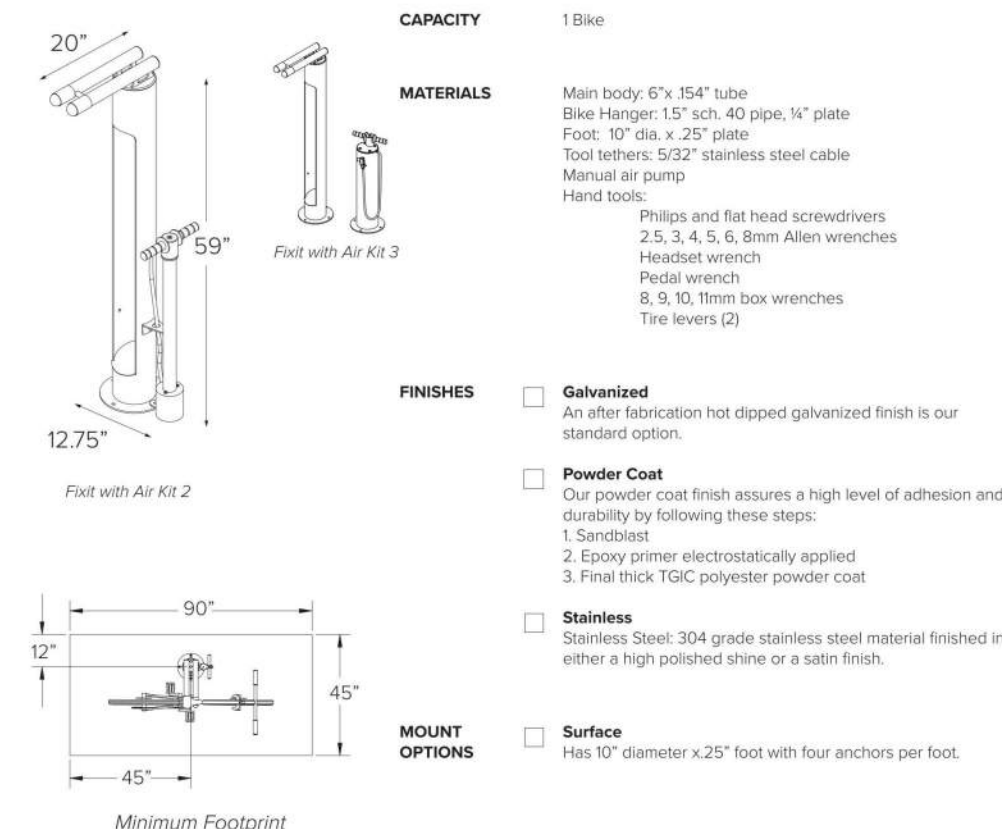

FIXIT
Submittal Sheet

DERO
www.dero.com | 1-888-337-6729

BIKE FIXIT STATION