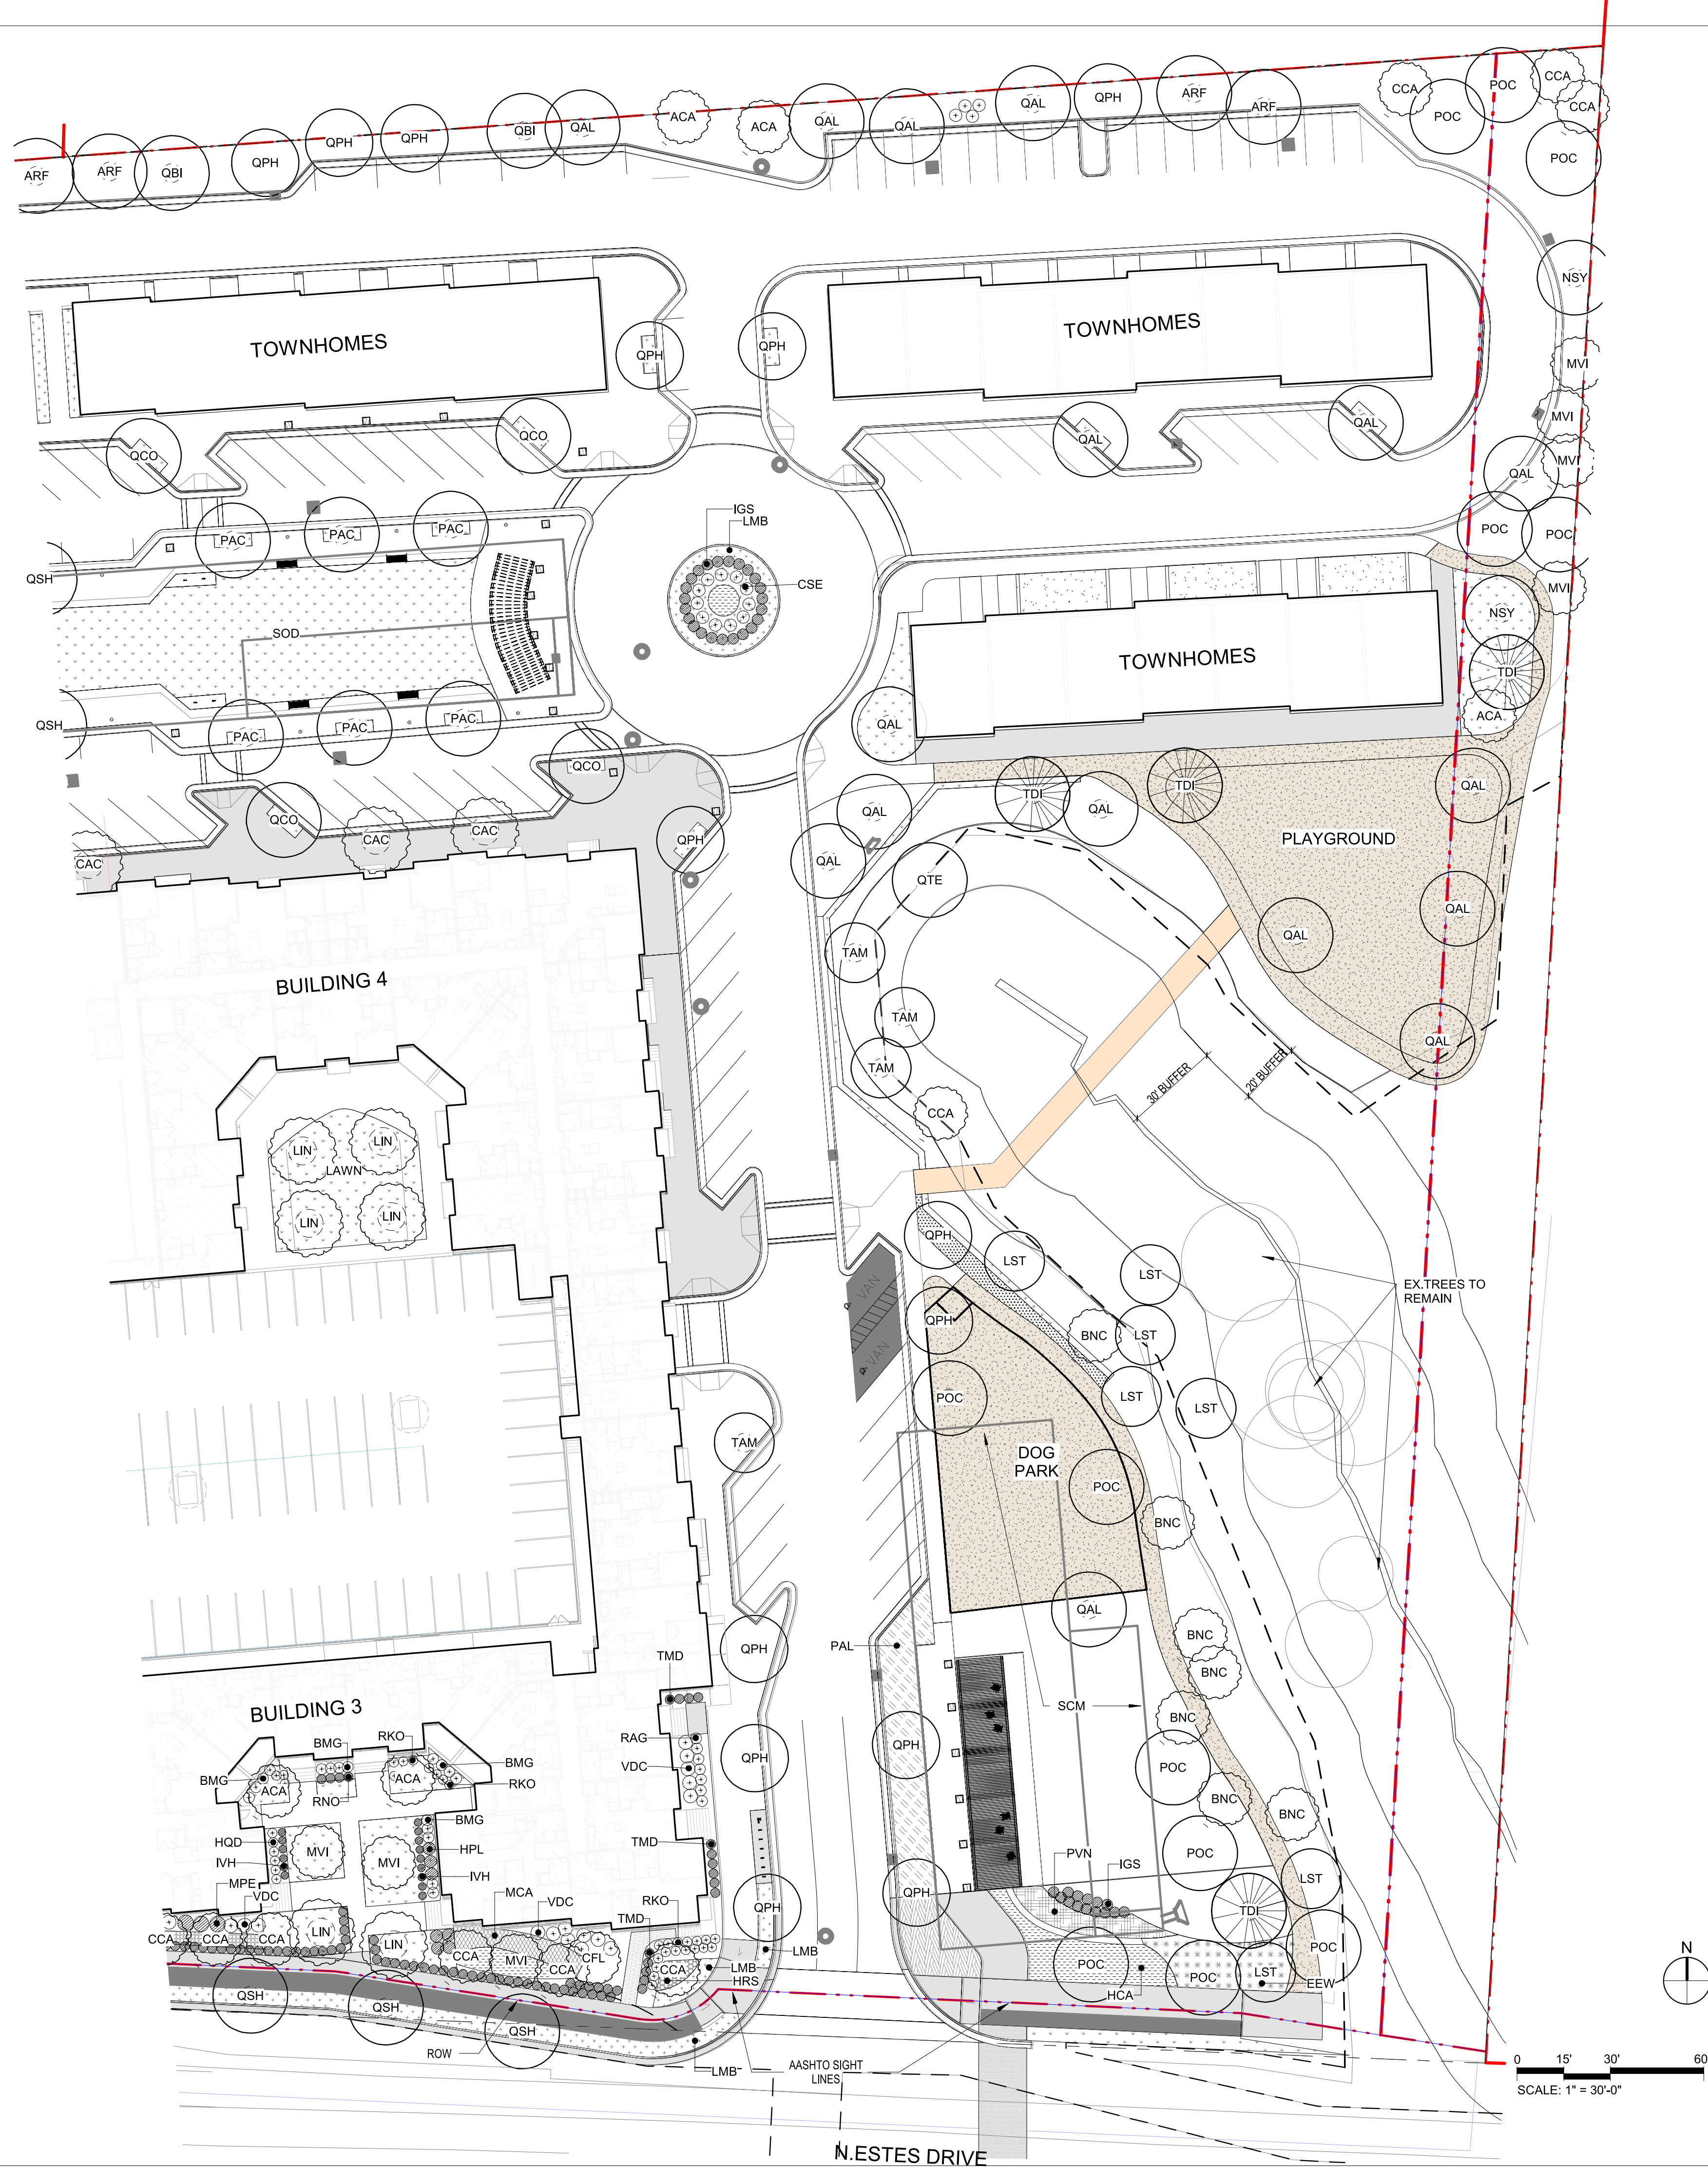

PERENNIAL AND ORNAMENTAL GRASS SCHEDULE				
PLANT ID	Common Name	Botanical Name	SPACING (IN.)	COMMENTS
CAK	Feather Reed Grass	Calamagrostis acutiflora 'Karl Foerster'	24"	#1
CMI	Variegated Japanese Sedge	Carex morrowii 'Ice Dance'	18"	#1
CPA	Sweet Autumn Clematis	Clematis paniculata	36"	#1
CPE	Sedge	Carex pensylvanica	12"	#1
EEW	Wind Dancer Lovegrass	Eragrostis eliottii 'Wind Dancer'	24"	#1
GRO	'Rozanne' Crane's Bill	Geranium 'Rozanne'	18"	#1
HCA	Creeping St. John's Wort	Hypericum calycinum	18"	#1
HRS	Fragrant Hosta	Hosta 'Royal Standard'	30"	#1
HVA	Autumn Brides' Coral Bells	Heuchera villosa 'Autumn Bride'	18"	#1
JEF	Soft Rush	Juncus effusus	24"	#1
LES	Dwarf Shasta Daisy	Leucanthemum x 'Snow Lady'	18"	#1
LMB	Big Blue Lilyturf	Liriope muscari 'Big Blue'	12"	#1
LMV	Variegated Lilyturf	Liriope muscari 'Variegata'	12"	#1
MCA	Muhly Grass	Muhlenbergia capillaris	24"	#1
NFW	Catmint	Nepata x faassenii 'Walker's Low'	18"	#1
PAH	Dwarf Fountain Grass	Pennisetum alopecuroides 'Hameln'	24"	#1
PAL	Fountain Grass	Pennisetum alopecuroides	30"	#1
PAT	Russian Sage	Perovskia atriplicifolia	24"	#1
PVN	'North Wind' Switchgrass	Panicum virgatum 'Northwind'	36"	#1
PVS	'Shenandoah' Switchgrass	Panicum virgatum 'Shenandoah'	36"	#1
RFG	Black-Eyed Susan	Rudbeckia fulgida 'Goldsturm'	18"	#1
SNA	New England Aster	Symphotrichum novae-angliae	18"	#1
SSM	May Night Sage	Salvia x sylvestris 'May Night'	18"	#1
SSS	Little Bluestem	Schizachyrium scoparium 'Standing Ovation'	18"	#1
TCO	Foam Flower	Tiarella cordifolia	18"	#1

1000 Lancaster street
suite 430
ballimore, md 21202
t: 410.384.4244
f: 443.569.6430
www.ci-designinc.com

250 Summer Street
2nd Floor
Boston, Massachusetts 02210
(800) 978.5606
t 1 617.848.9511

414 Fayetteville Street
Raleigh, North Carolina 27601
(800) 978.5606
t 1 919.589.1820

CLIENT
TRINISC RESIDENTIAL GROUP
110 CORCORAN STREET, 5TH FLOOR
DURHAM, NORTH CAROLINA, 27701
PHONE: 919.884.7395

AURA
CONDITIONAL ZONING PERMIT
NORTH ESTES DRIVE
CHAPEL HILL, NORTH CAROLINA, 27516

REVISIONS
1. 11.13.2020 REVISED PER 1ST CZP COMMENTS
2. 12.17.2020 REVISED PER 2ND CZP COMMENTS

PLAN INFORMATION
PROJECT NO.: Author

SCALE: As indicated
DATE: 09/24/2020

PLANTING PLAN ZONE 3

L1.03