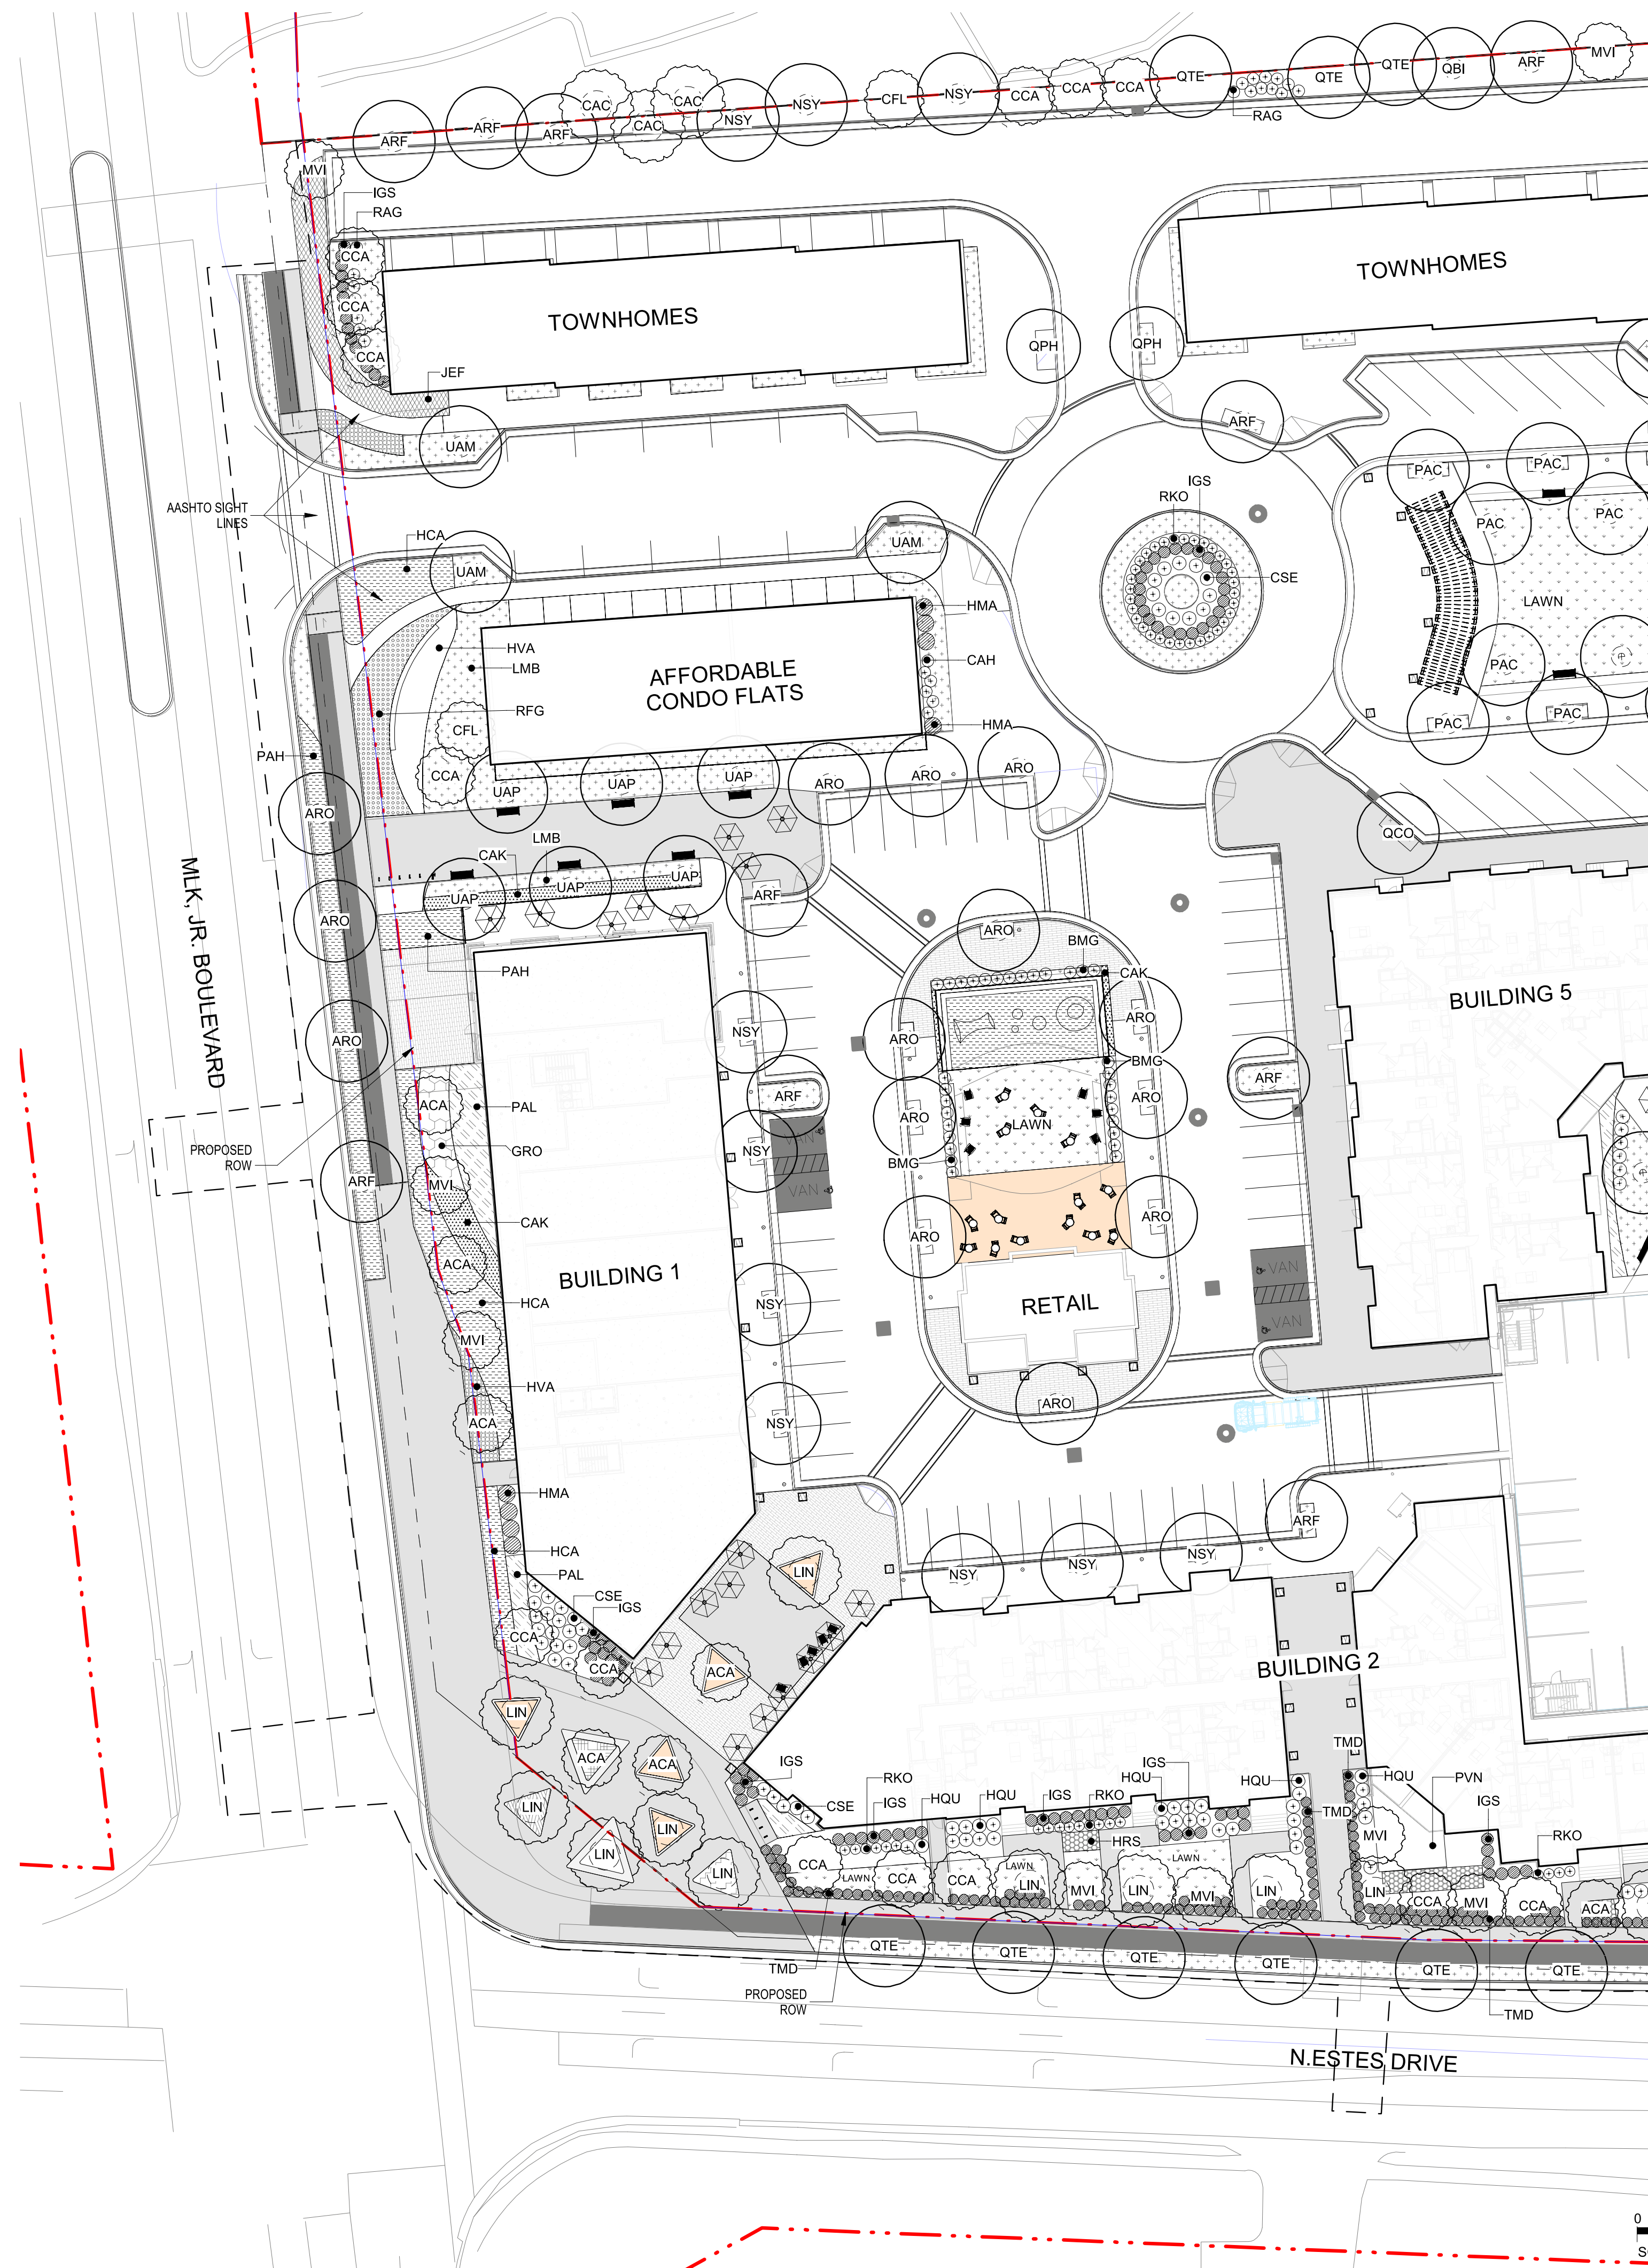

PERENNIAL AND ORNAMENTAL GRASS SCHEDULE				
PLANT ID	Common Name	Botanical Name	SPACING (IN.)	COMMENTS
CAK	Feather Reed Grass	Calamagrostis acutiflora 'Karl Foerster'	24"	#1
CMI	Variegated Japanese Sedge	Carex morrowii 'Ice Dance'	18"	#1
CPA	Sweet Autumn Clematis	Clematis paniculata	36"	#1
CPE	Sedge	Carex pensylvanica	12"	#1
EEW	Wind Dancer Lovegrass	Eragrostis eliottii 'Wind Dancer'	24"	#1
GRO	'Rozanne' Crane's Bill	Geranium 'Rozanne'	18"	#1
HCA	Creeping St. John's Wort	Hypericum calycinum	18"	#1
HRS	Fragrant Hosta	Hosta 'Royal Standard'	30"	#1
HVA	Autumn Brides' Coral Bells	Heuchera villosa 'Autumn Bride'	18"	#1
JEF	Soft Rush	Juncus effusus	24"	#1
LES	Dwarf Shasta Daisy	Leucanthemum x 'Snow Lady'	18"	#1
LMB	Big Blue Lilyturf	Liriope muscari 'Big Blue'	12"	#1
LMV	Variegated Lilyturf	Liriope muscari 'Variegata'	12"	#1
MCA	Muhly Grass	Muhlenbergia capillaris	24"	#1
NFW	Catmint	Nepata x faassenii 'Walker's Low'	18"	#1
PAH	Dwarf Fountain Grass	Pennisetum alopecuroides 'Hameln'	24"	#1
PAL	Fountain Grass	Pennisetum alopecuroides	30"	#1
PAT	Russian Sage	Perovskia atriplicifolia	24"	#1
PVN	'North Wind' Switchgrass	Panicum virgatum 'Northwind'	36"	#1
PVS	'Shenandoah' Switchgrass	Panicum virgatum 'Shenandoah'	36"	#1
RFG	Black-Eyed Susan	Rudbeckia fulgida 'Goldsturm'	18"	#1
SNA	New England Aster	Symphotrichum novae-angliae	18"	#1
SSM	May Night Sage	Salvia x sylvestris 'May Night'	18"	#1
SSS	Little Bluestem	Schizachyrium scoparium 'Standing Ovation'	18"	#1
TCO	Foam Flower	Tiarella cordifolia	18"	#1

1000 Lancaster street
suite 430
ballimore, md 21202
t: 410.384.4244
f: 443.569.6430
www.ci-designinc.com

250 Summer Street
2nd Floor
Boston, Massachusetts 02210
(800) 978.5606
t 1 617.848.9511

414 Fayetteville Street
Raleigh, North Carolina 27601
(800) 978.5606
t 1 919.589.1820

CLIENT
TRINISC RESIDENTIAL GROUP
110 CORCORAN STREET, 5TH FLOOR
DURHAM, NORTH CAROLINA, 27701
PHONE:919.884.7395

AURA
CONDITIONAL ZONING PERMIT
NORTH ESTES DRIVE
CHAPEL HILL, NORTH CAROLINA, 27516

1. REVISIONS
- 11.13.2020 REVISED PER 1ST CZP COMMENTS
  - 12.17.2020 REVISED PER 2ND CZP COMMENTS

PLAN INFORMATION
PROJECT NO.: Author

SCALE: As indicated
DATE: 09/24/2020

PLANTING PLAN ZONE 1

L1.01