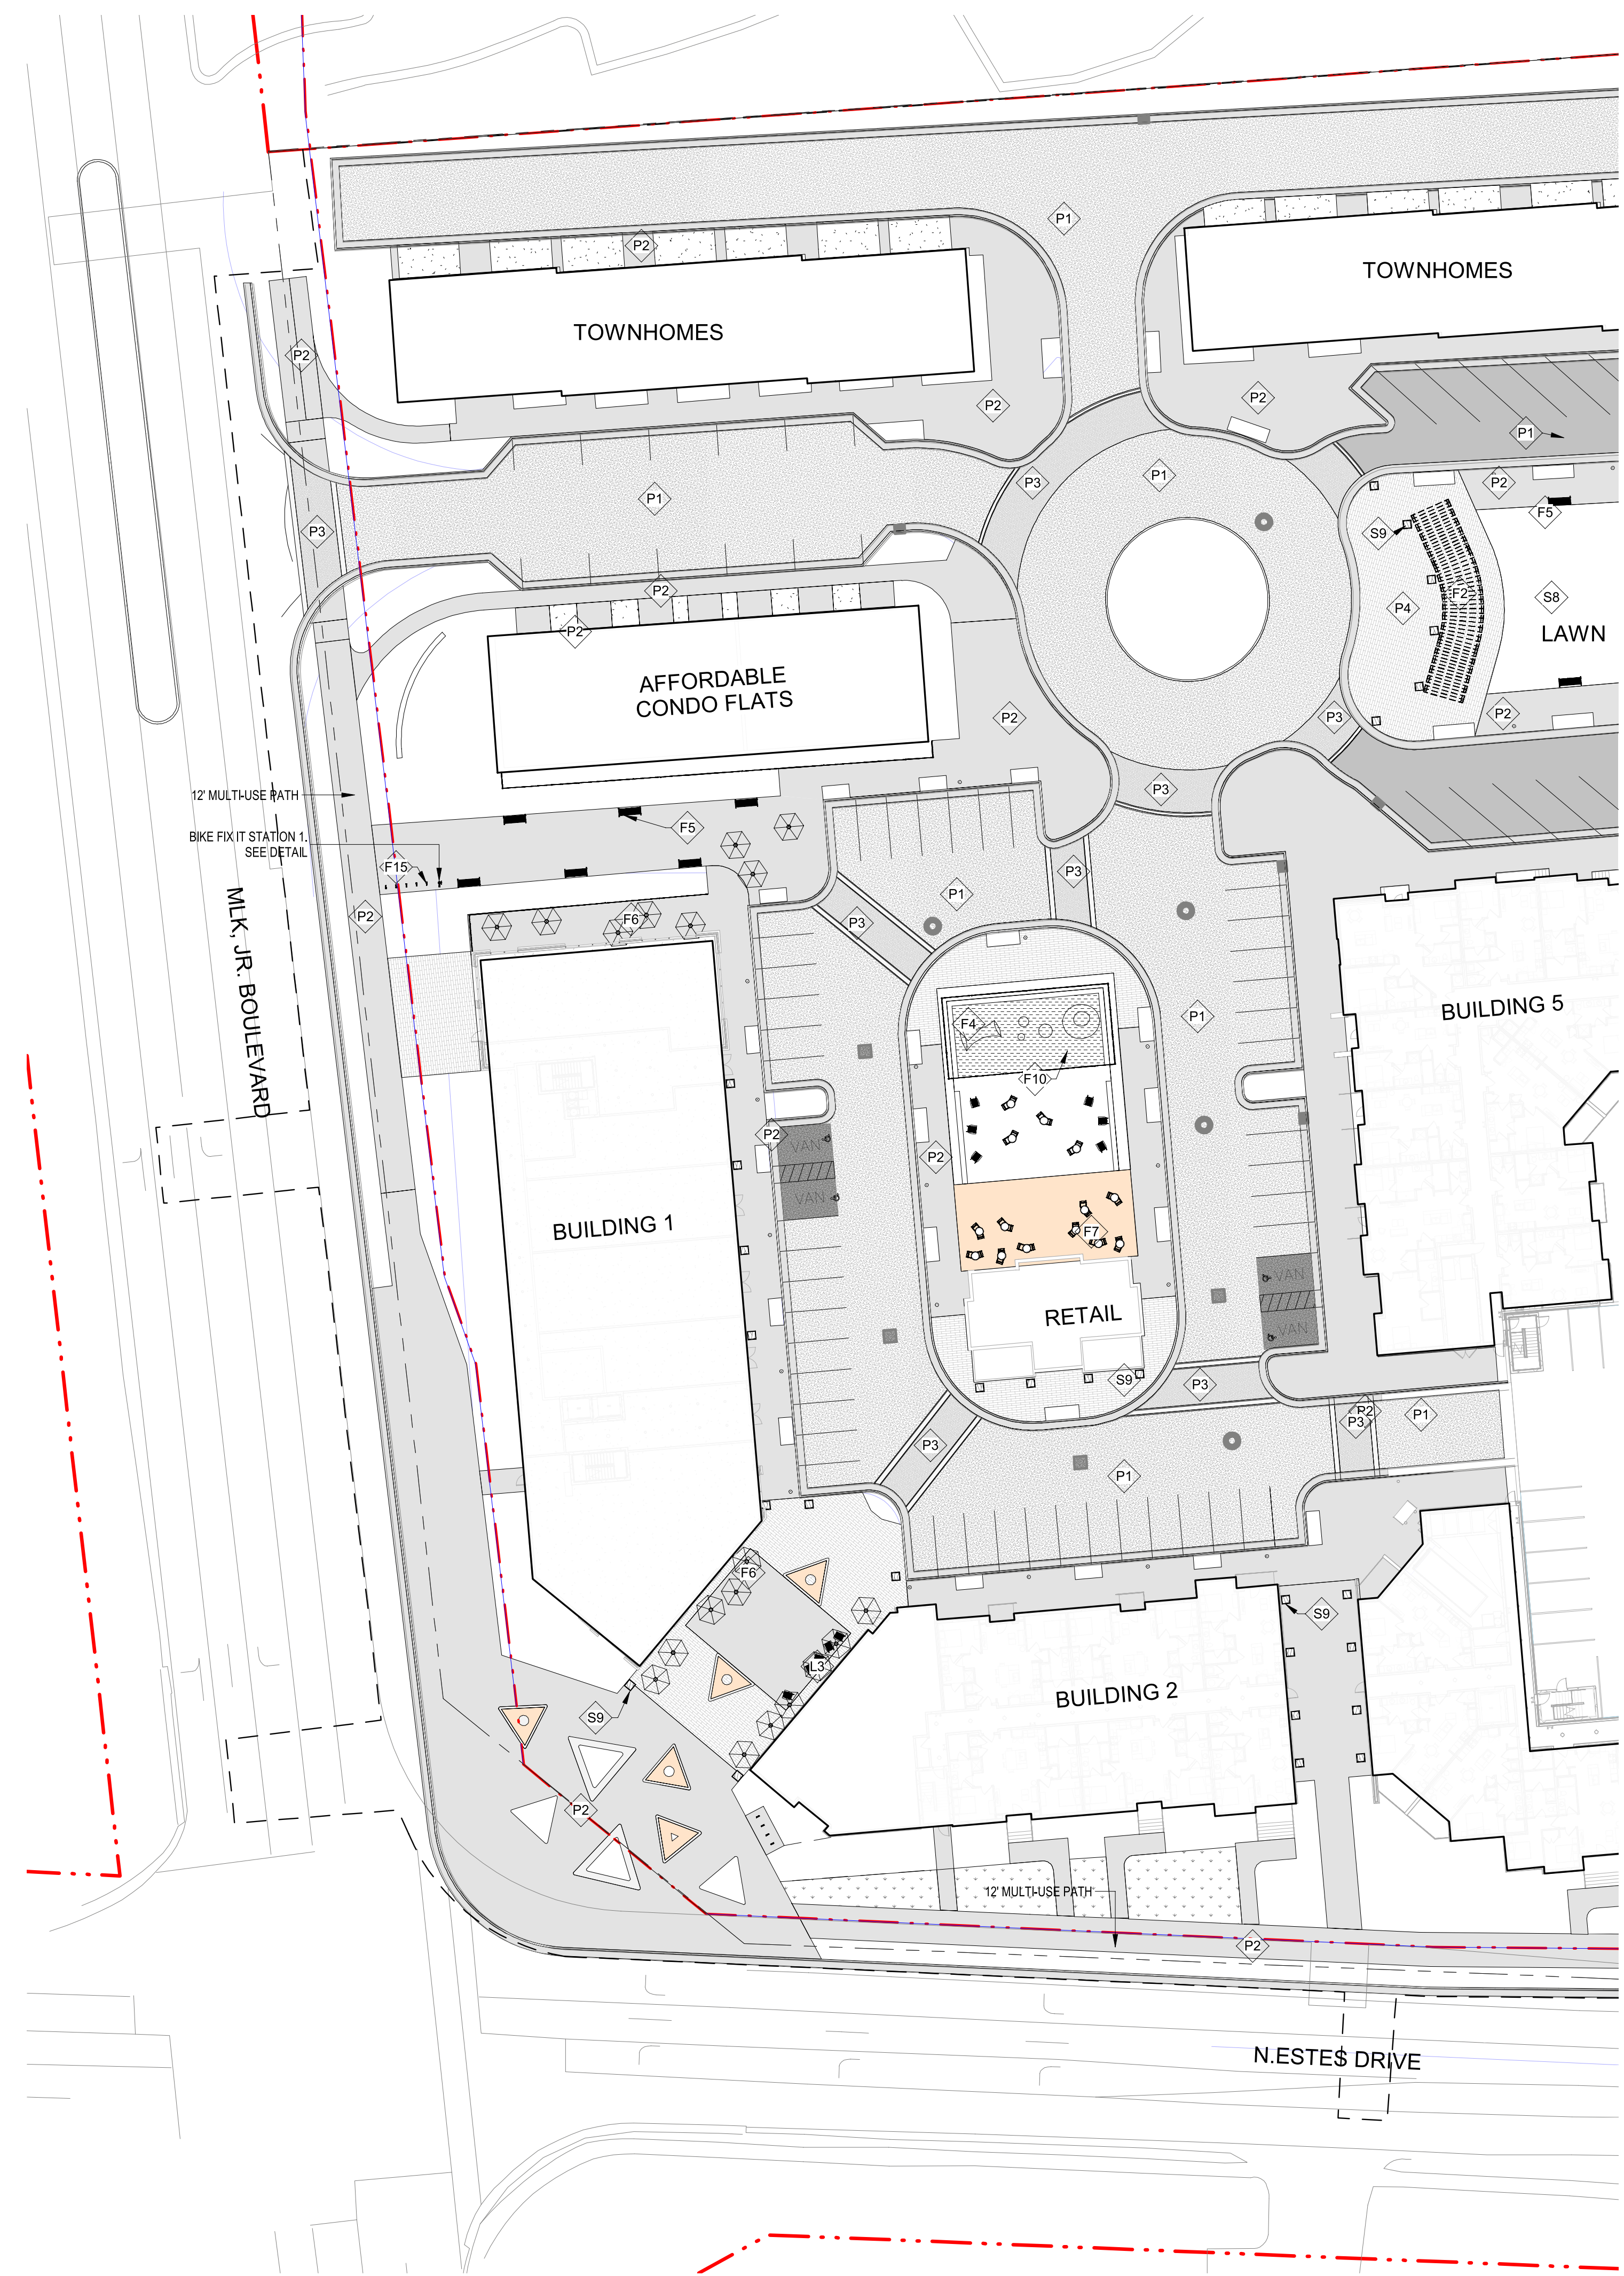

SCALE: As indicated
DATE: 09/24/2020

HARDSCAPE PLAN ZONE 1

L1.04

STREETSCAPE PLAN KEY NOTES

F2	PERGOLA/SHADE STRUCTURE.
F4	PLAY SCULPTURE/EQUIPMENT.
F5	BENCH SEATING.
F6	UMBRELLA TABLE + CHAIRS.
F7	DINING TABLE + CHAIRS.
F10	ORNAMENTAL FENCE.
F15	BIKE RACK.
L3	STRING LIGHTING.
P1	ASPHALT PAVING.
P2	SCORED CONCRETE PAVING.
P3	CONCRETE UNIT PAVING (VEHICULAR APPLICATION).
P4	CONCRETE UNIT PAVING (PED APPLICATION).
S8	LAWN.
S9	PLANTER POTS.