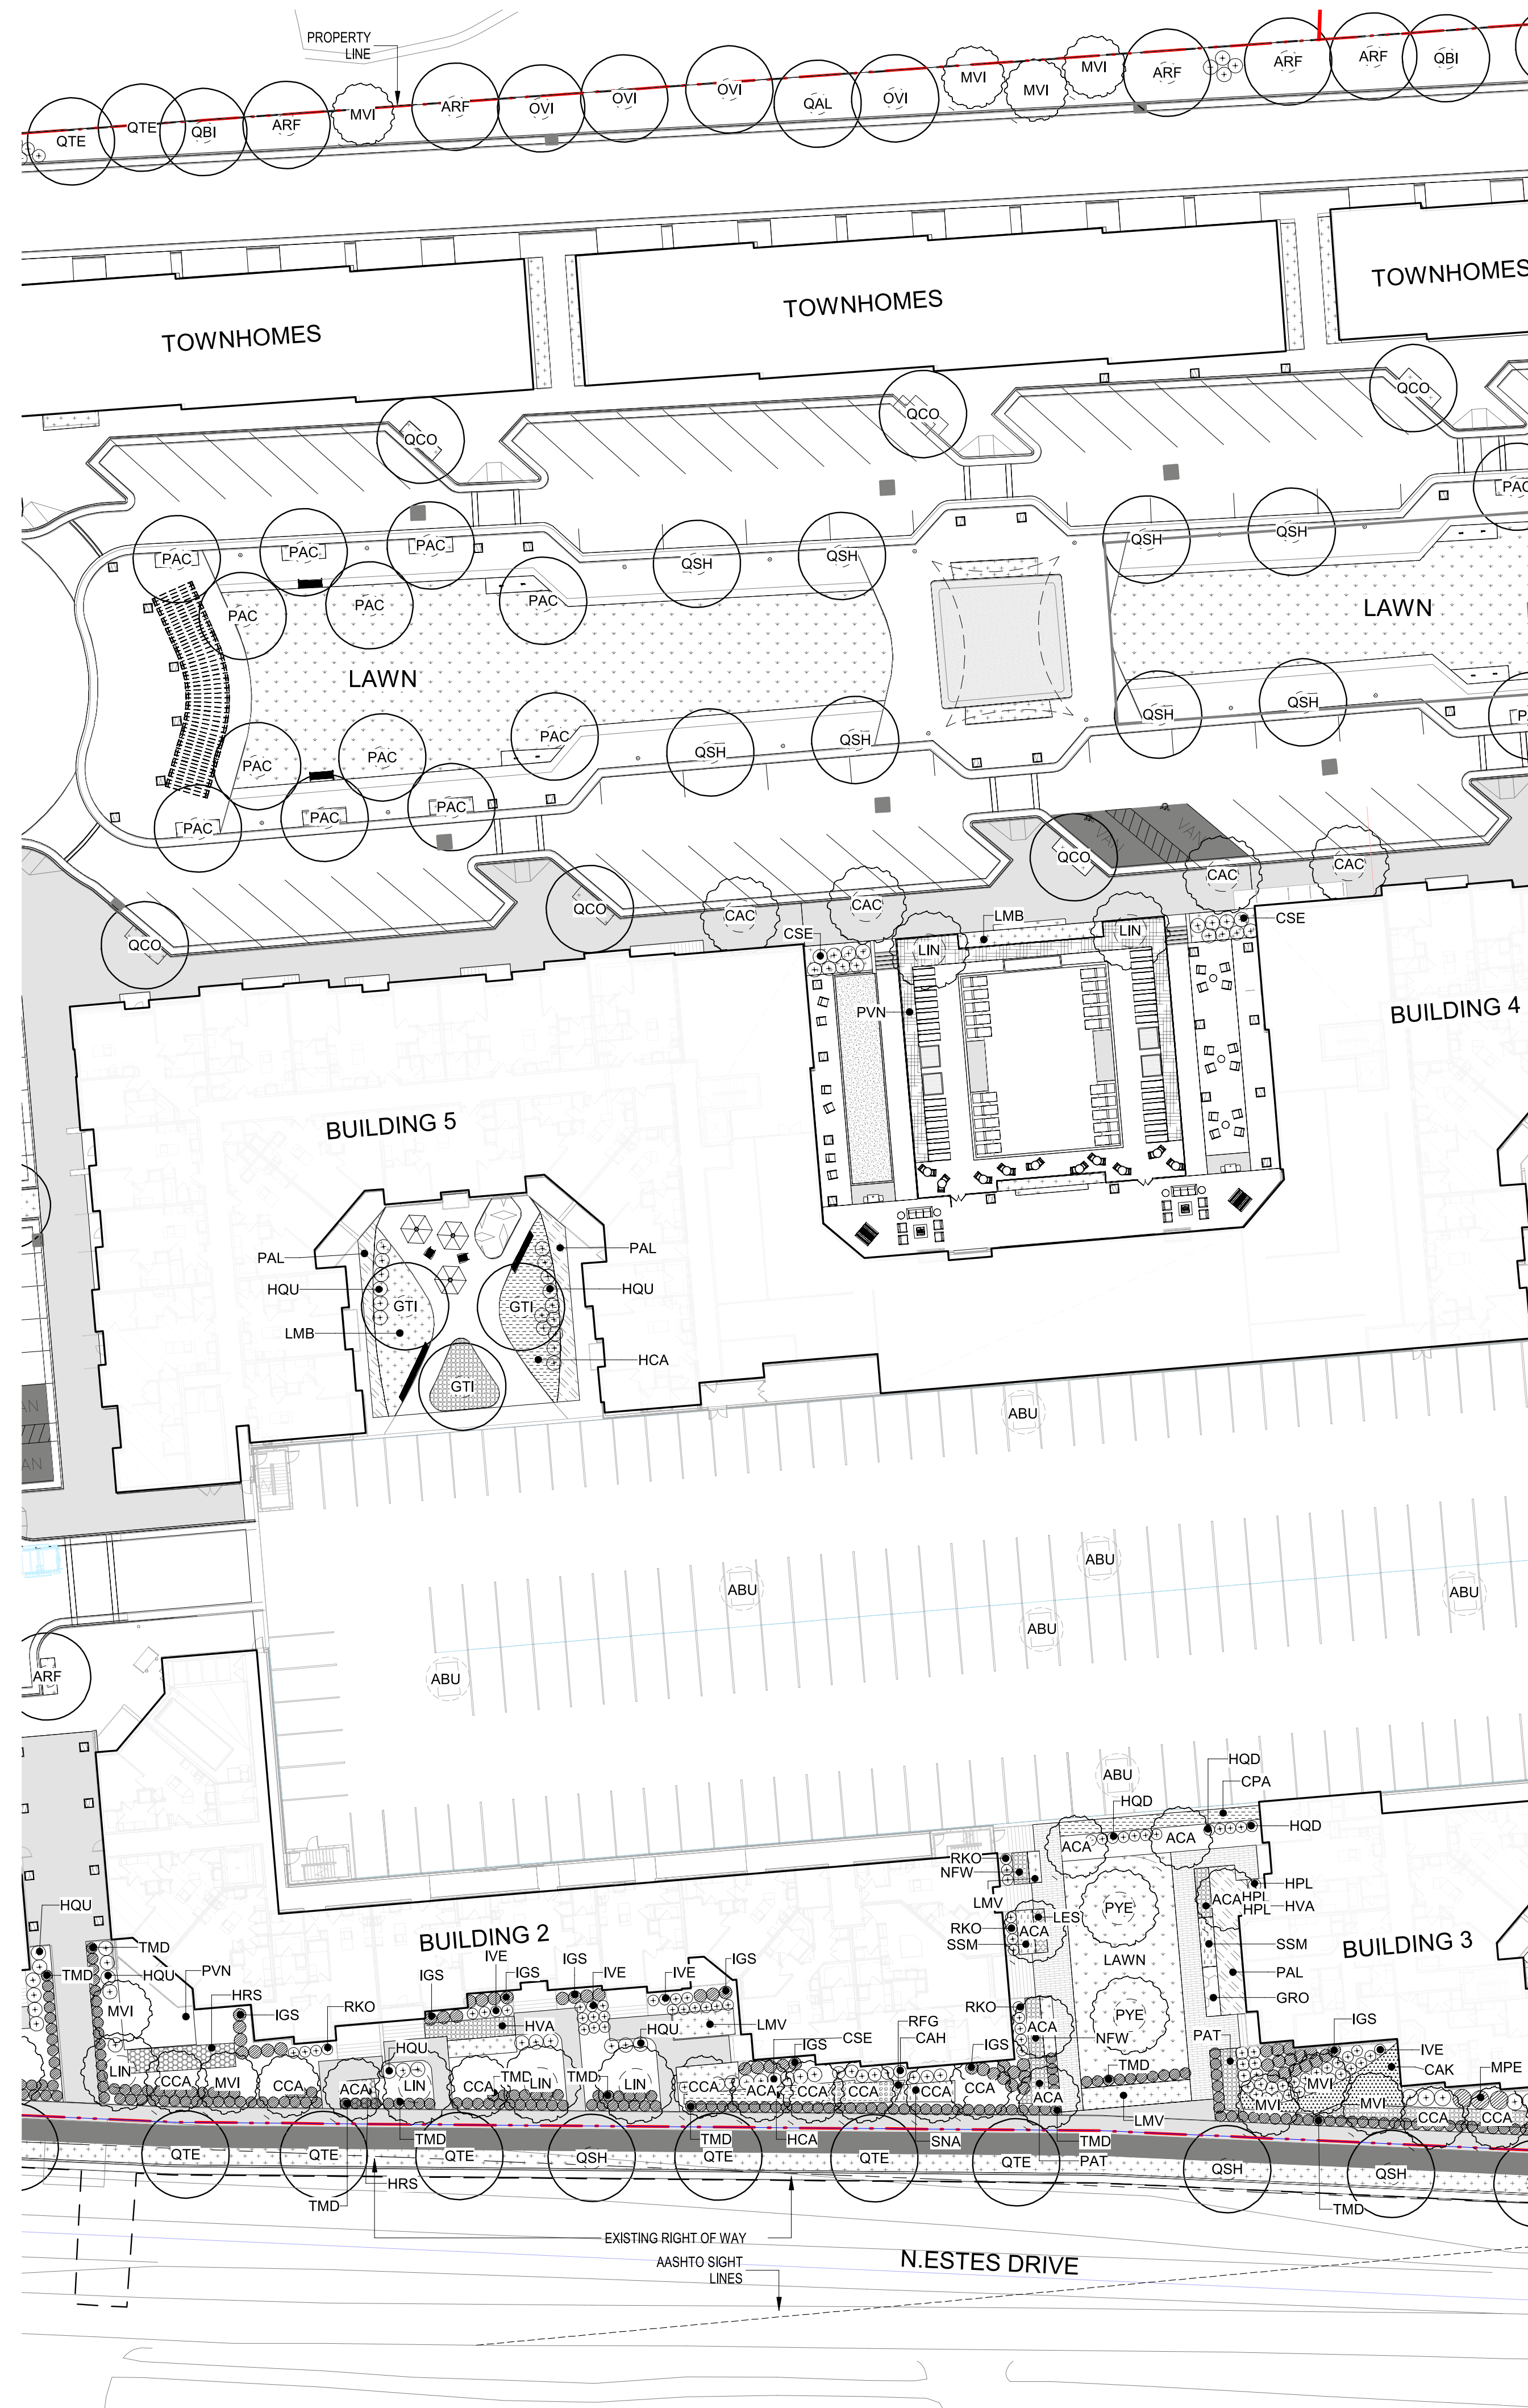

PERENNIAL AND ORNAMENTAL GRASS SCHEDULE				
PLANT ID	Common Name	Botanical Name	SPACING (IN.)	COMMENTS
CAK	Feather Reed Grass	Calamagrostis acutiflora 'Karl Foerster'	24"	#1
CMJ	Variegated Japanese Sedge	Carex morrowii 'Ice Dance'	18"	#1
CPA	Sweet Autumn Clematis	Clematis paniculata	36"	#1
CPE	Sedge	Carex pensylvanica	12"	#1
EEW	Wind Dancer Lovegrass	Eragrostis elliotii 'Wind Dancer'	24"	#1
GRO	'Rozanne' Crane's Bill	Geranium 'Rozanne'	18"	#1
HCA	Creeping St. John's Wort	Hypericum calycinum	18"	#1
HRS	Fragrant Hosta	Hosta 'Royal Standard'	30"	#1
HVA	Autumn Bride' Coral Bells	Heuchera villosa 'Autumn Bride'	18"	#1
JEF	Soft Rush	Juncus effusus	24"	#1
LES	Dwarf Shasta Daisy	Leucanthemum x 'Snow Lady'	18"	#1
LMB	Big Blue Lilyturf	Liriope muscari 'Big Blue'	12"	#1
LMV	Variegated Lilyturf	Liriope muscari 'Variegata'	12"	#1
MCA	Muhly Grass	Muhlenbergia capillaris	24"	#1
NFW	Catmint	Nepata x faassenii 'Walker's Low'	18"	#1
PAH	Dwarf Fountain Grass	Pennisetum alopecuroides 'Hameln'	24"	#1
PAL	Fountain Grass	Pennisetum alopecuroides	30"	#1
PAT	Russian Sage	Perovskia atriplicifolia	24"	#1
PVN	'North Wind' Switchgrass	Panicum virgatum 'Northwind'	36"	#1
PVS	'Shenandoah' Switchgrass	Panicum virgatum 'Shenandoah'	36"	#1
RFG	Black-Eyed Susan	Rudbeckia fulgida 'Goldsturm'	18"	#1
SNA	New England Aster	Symphotrichum novae-angliae	18"	#1
SSM	May Night Sage	Salvia x sylvestris 'May Night'	18"	#1
SSS	Little Bluestem	Schizachyrium scoparium 'Standing Ovation'	18"	#1
TCO	Foam Flower	Tiarella cordifolia	18"	#1

1000 Lancaster street
suite 430
ballimore, md 21202
t: 410.384.4244
f: 443.569.6430
www.ci-designinc.com

250 Summer Street
2nd Floor
Boston, Massachusetts 02210
(800) 978.5606
t 1 617.848.9511

414 Fayetteville Street
Raleigh, North Carolina 27601
(800) 978.5606
t 1 919.589.1820

CLIENT
TRINISC RESIDENTIAL GROUP
110 CORCORAN STREET, 5TH FLOOR
DURHAM, NORTH CAROLINA, 27701
PHONE: 919.884.7395

AURA
CONDITIONAL ZONING PERMIT
NORTH ESTES DRIVE
CHAPEL HILL, NORTH CAROLINA, 27516

1. REVISIONS
1. 11.13.2020 REVISED PER 1ST CZP COMMENTS
  2. 12.17.2020 REVISED PER 2ND CZP COMMENTS

PLAN INFORMATION
PROJECT NO.: Author

SCALE: As indicated
DATE: 09/24/2020

PLANTING PLAN ZONE 2

L1.02