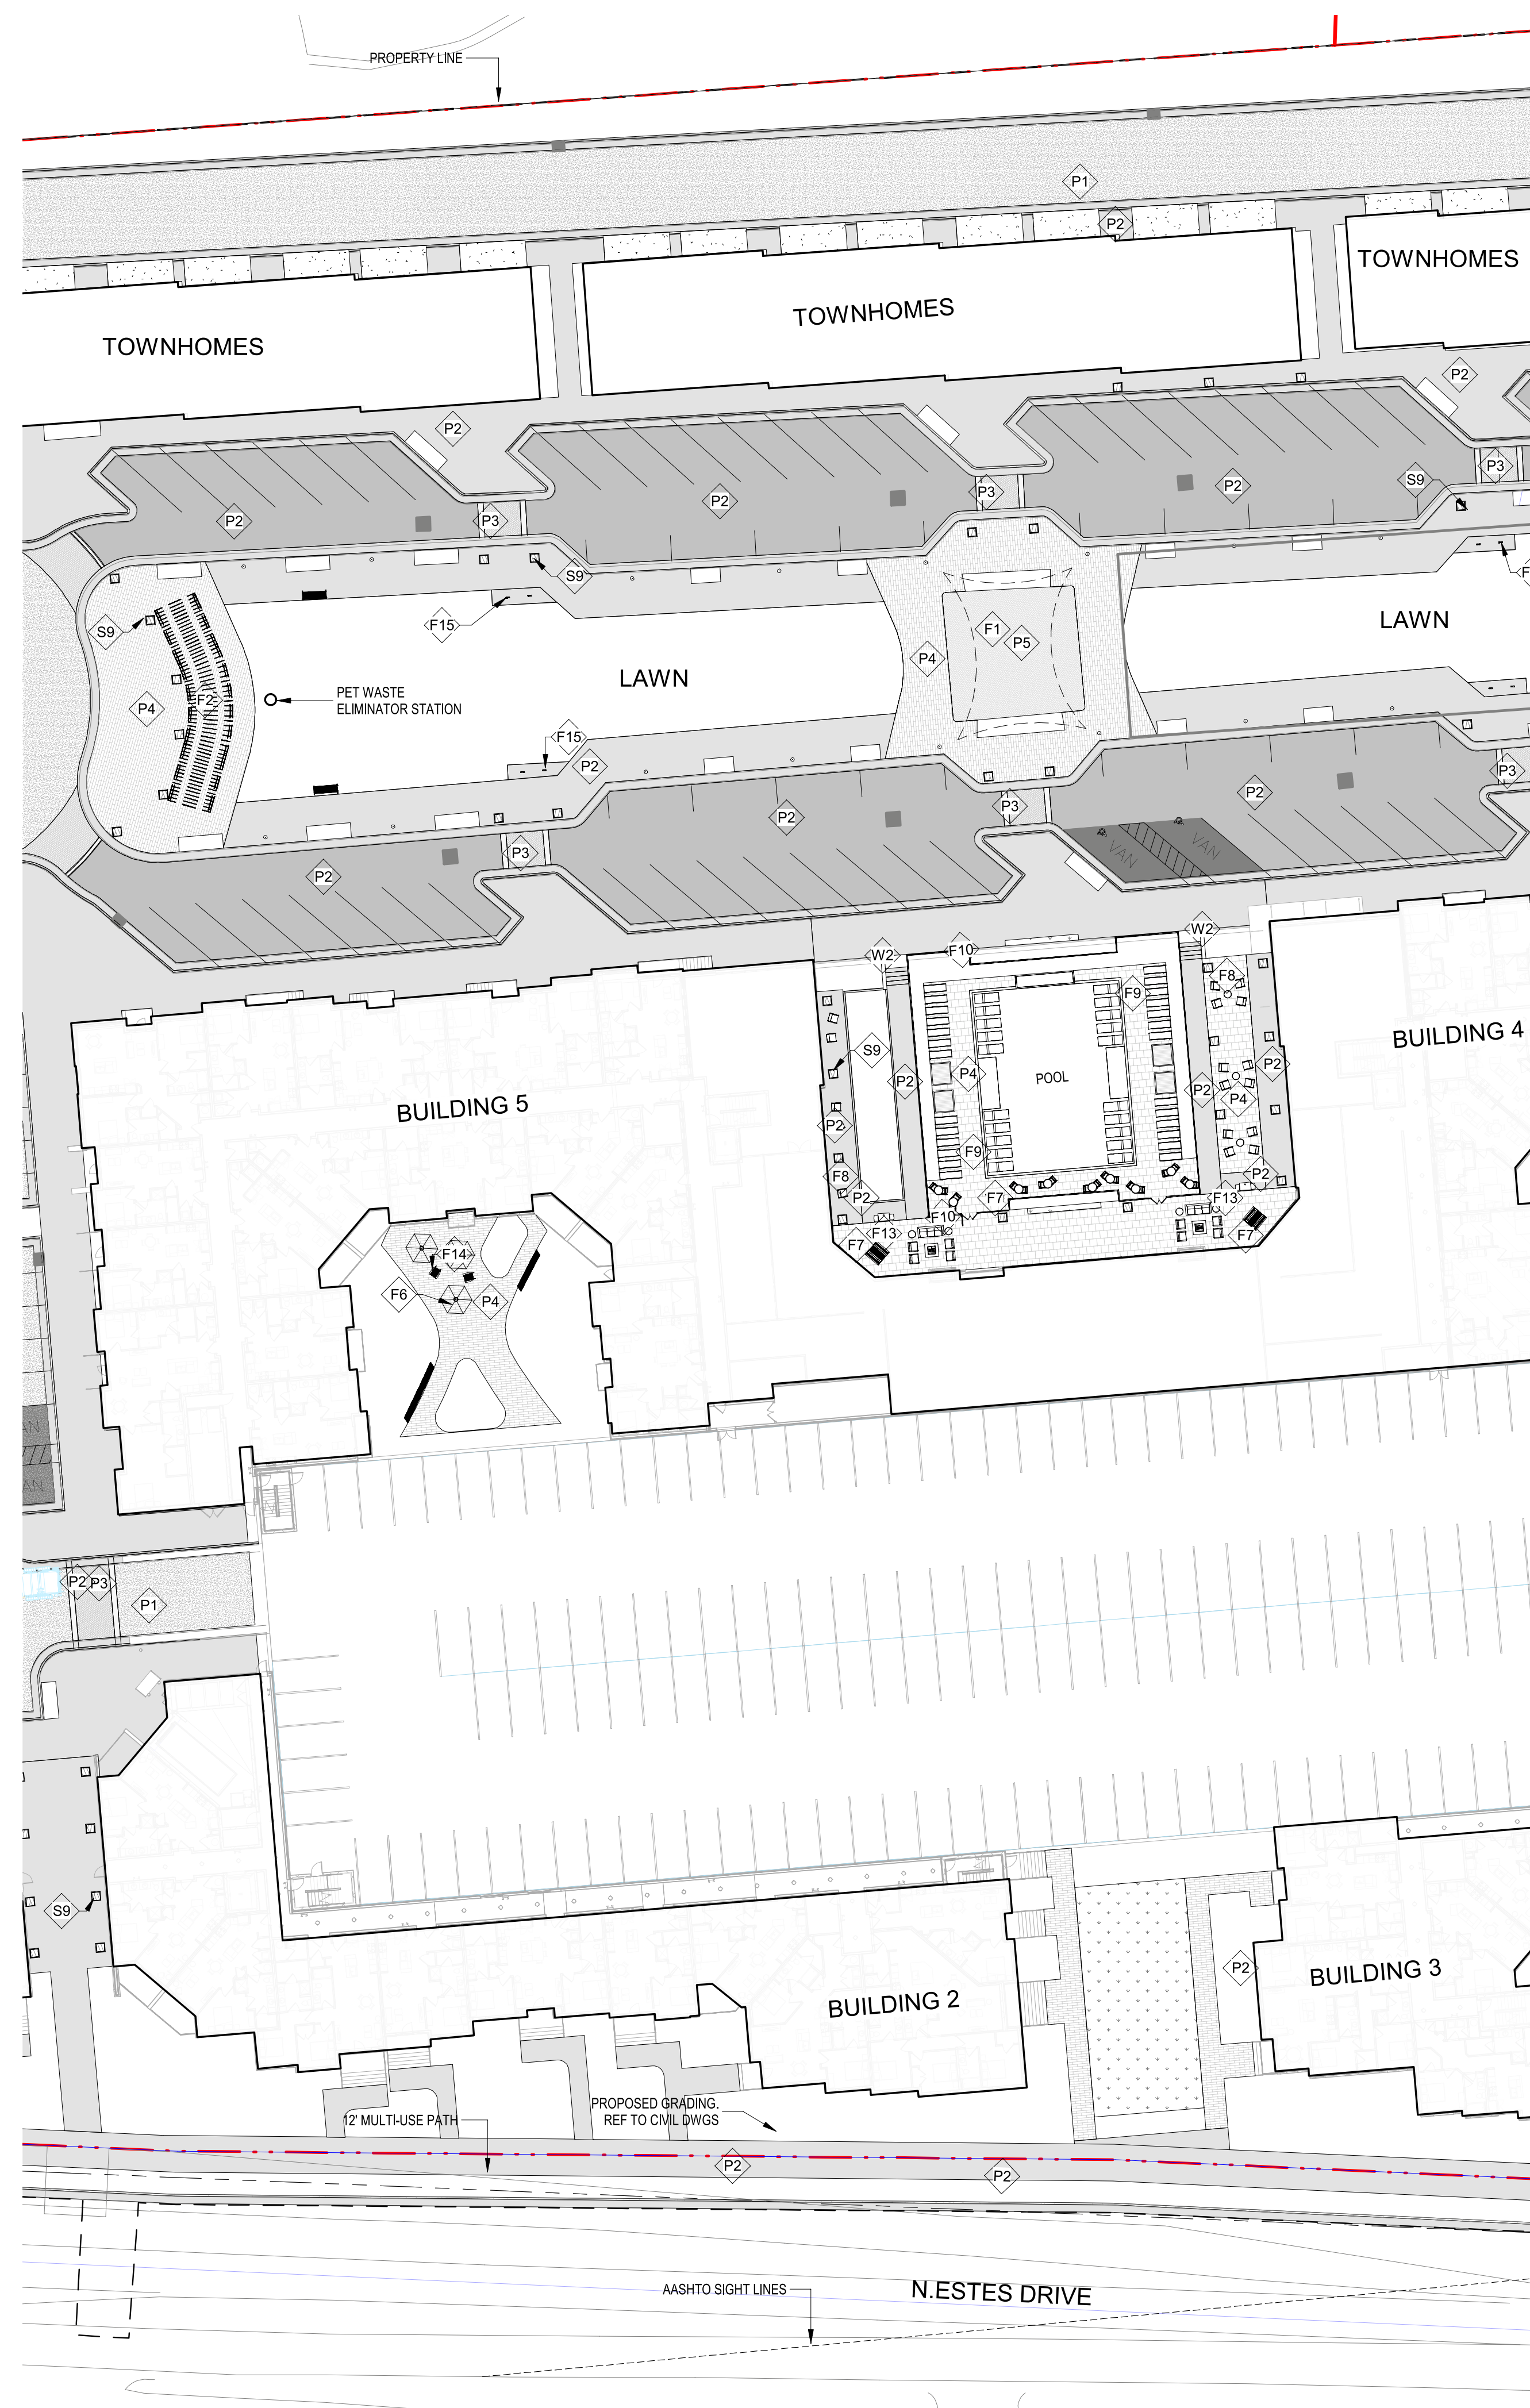

FIXIT
Submittal Sheet

DERO
www.dero.com | 1-888-337-6729

BIKE FIXIT STATION

KEY PLAN

KEY PLAN

STREETSCAPE PLAN KEY NOTES

F1	STAGE STRUCTURE.
F2	PERGOLA/SHADE STRUCTURE.
F6	UMBRELLA TABLE + CHAIRS.
F7	DINING TABLE + CHAIRS.
F8	SOFT SEATING.
F9	LOUNGE CHAIRS.
F10	ORNAMENTAL FENCE.
F13	GRILLS.
F14	ADIRONDACK CHAIRS.
F15	BIKE RACK.
P1	ASPHALT PAVING.
P2	SCORED CONCRETE PAVING.
P3	CONCRETE UNIT PAVING (VEHICULAR APPLICATION).
P4	CONCRETE UNIT PAVING (PED APPLICATION).
P5	CROSSWALK UNIT PAVING (VEHICULAR APPLICATION).
S9	PLANTER POTS.
W2	SITE STAIR.